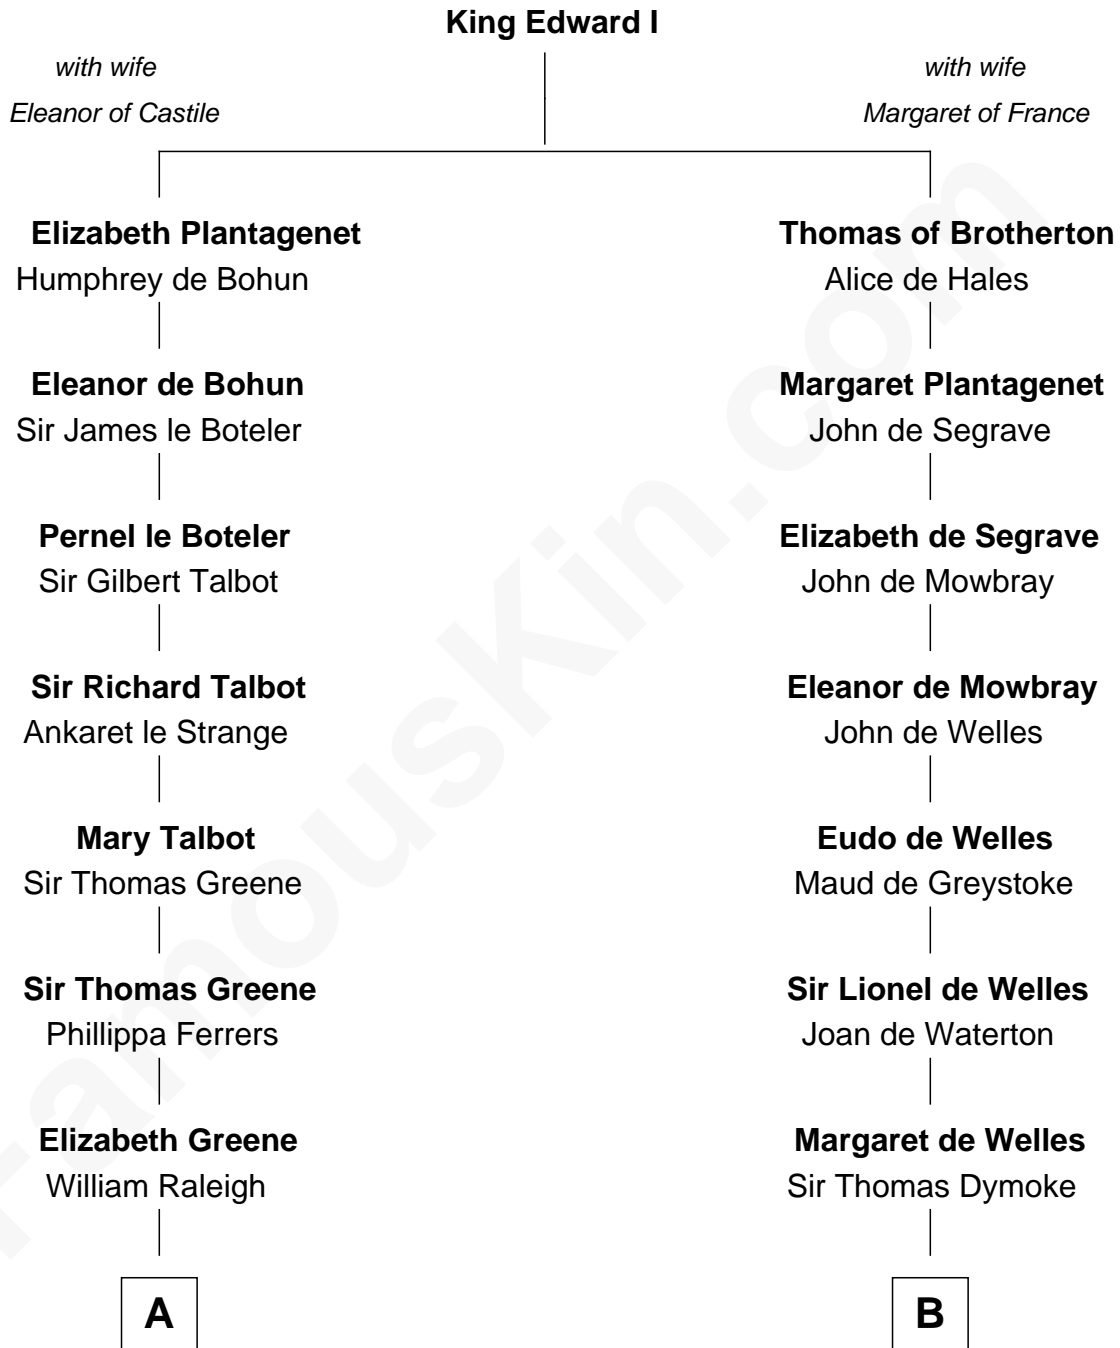

FamousKin.com
Relationship Chart of
Shanghai Pierce
Texas Cattleman

20th cousin 1 time removed of

Ray Bradbury
Author of The Martian Chronicles

C

Ambless Wilbore
Nathaniel Stoddard

Susanna Stoddard
Isaac Pearce

Jonathan D. Pearce
Hanna Phillips Head

Shanghai Pierce
Texas Cattleman

D

Samuel Bradbury
Frances Mary Rohead

Samuel Irving Bradbury
Mary Adell Spaulding

Samuel Hinkston Bradbury
Minnie Alice Davis

Leonard Spaulding Bradbury
Esther Marie Moberg