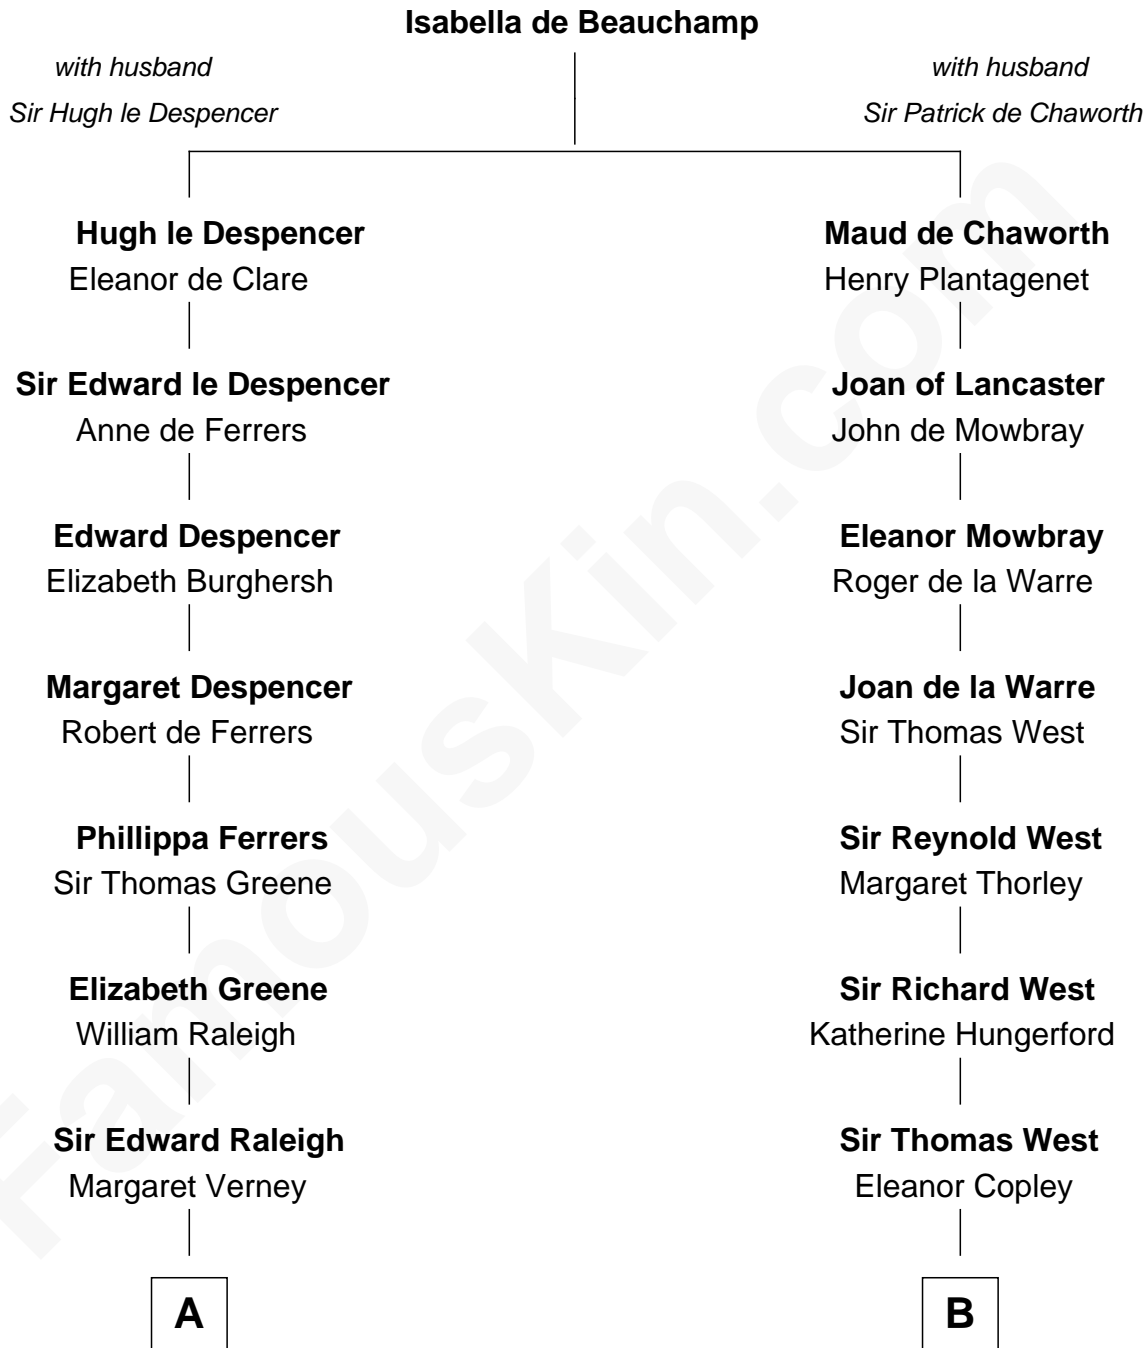

FamousKin.com
Relationship Chart of
Shanghai Pierce
Texas Cattleman

19th cousin 1 time removed of
Ray Bradbury
Author of The Martian Chronicles

C

Susanna Stoddard

Isaac Pearce

Jonathan D. Pearce

Hanna Phillips Head

Shanghai Pierce

Texas Cattleman

D

Samuel Irving Bradbury

Mary Adell Spaulding

Samuel Hinkston Bradbury

Minnie Alice Davis

Leonard Spaulding Bradbury