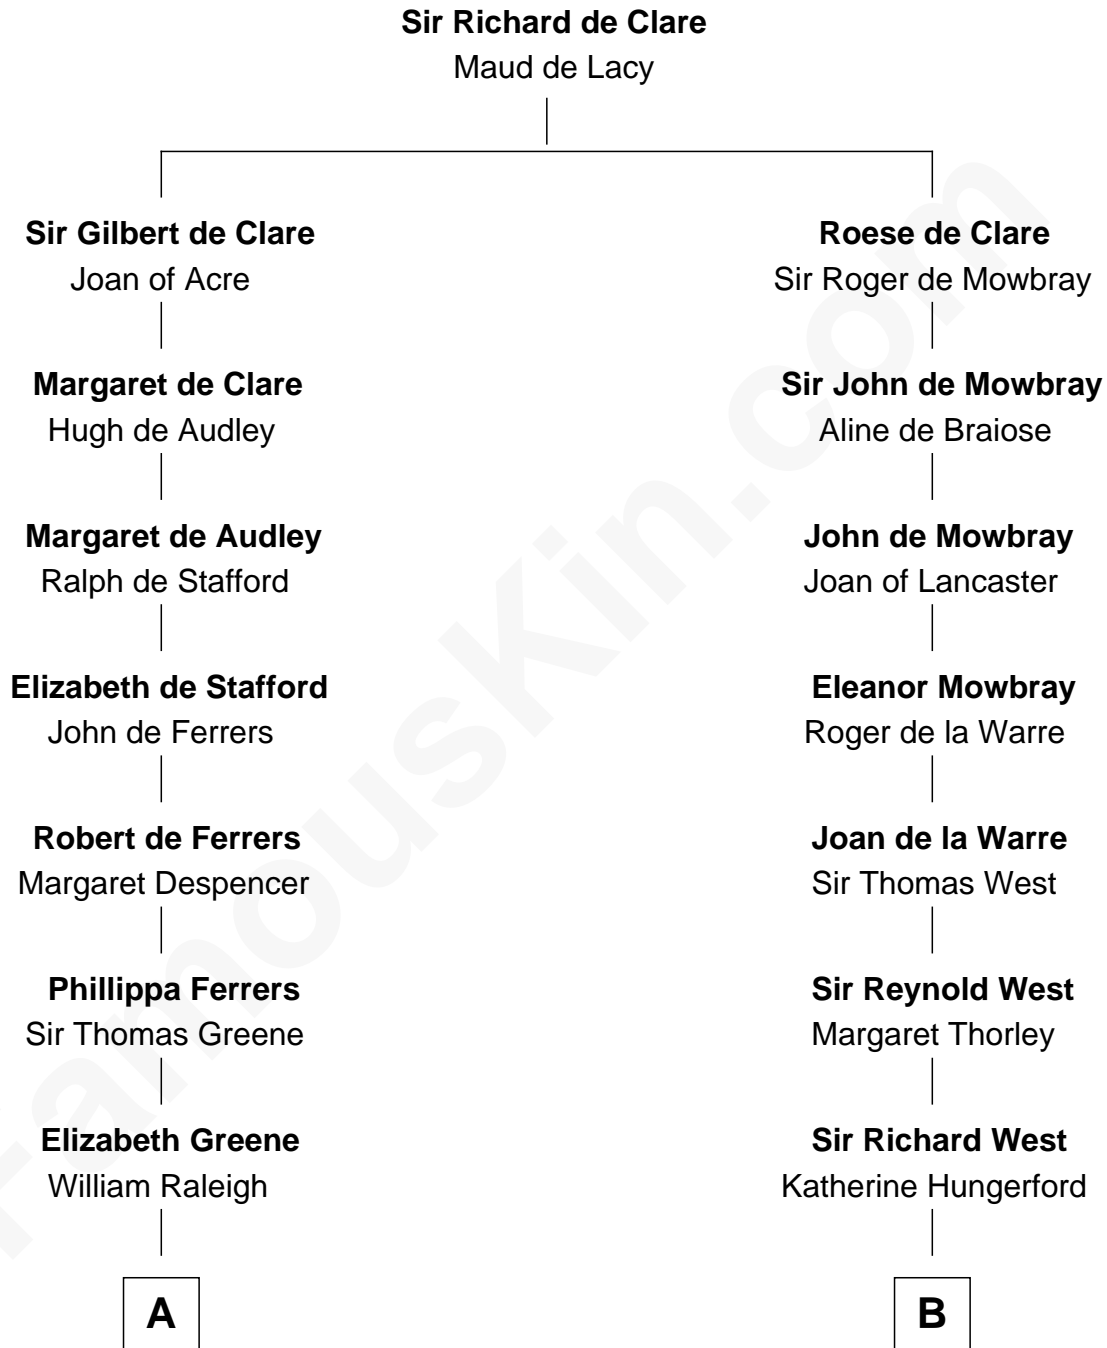

FamousKin.com
Relationship Chart of
Shanghai Pierce
Texas Cattleman

20th cousin 1 time removed of

Ray Bradbury
Author of The Martian Chronicles

C

Ambless Wilbore
Nathaniel Stoddard

Susanna Stoddard
Isaac Pearce

Jonathan D. Pearce
Hanna Phillips Head

Shanghai Pierce
Texas Cattleman

D

Samuel Bradbury
Frances Mary Rohead

Samuel Irving Bradbury
Mary Adell Spaulding

Samuel Hinkston Bradbury
Minnie Alice Davis

Leonard Spaulding Bradbury
Esther Marie Moberg