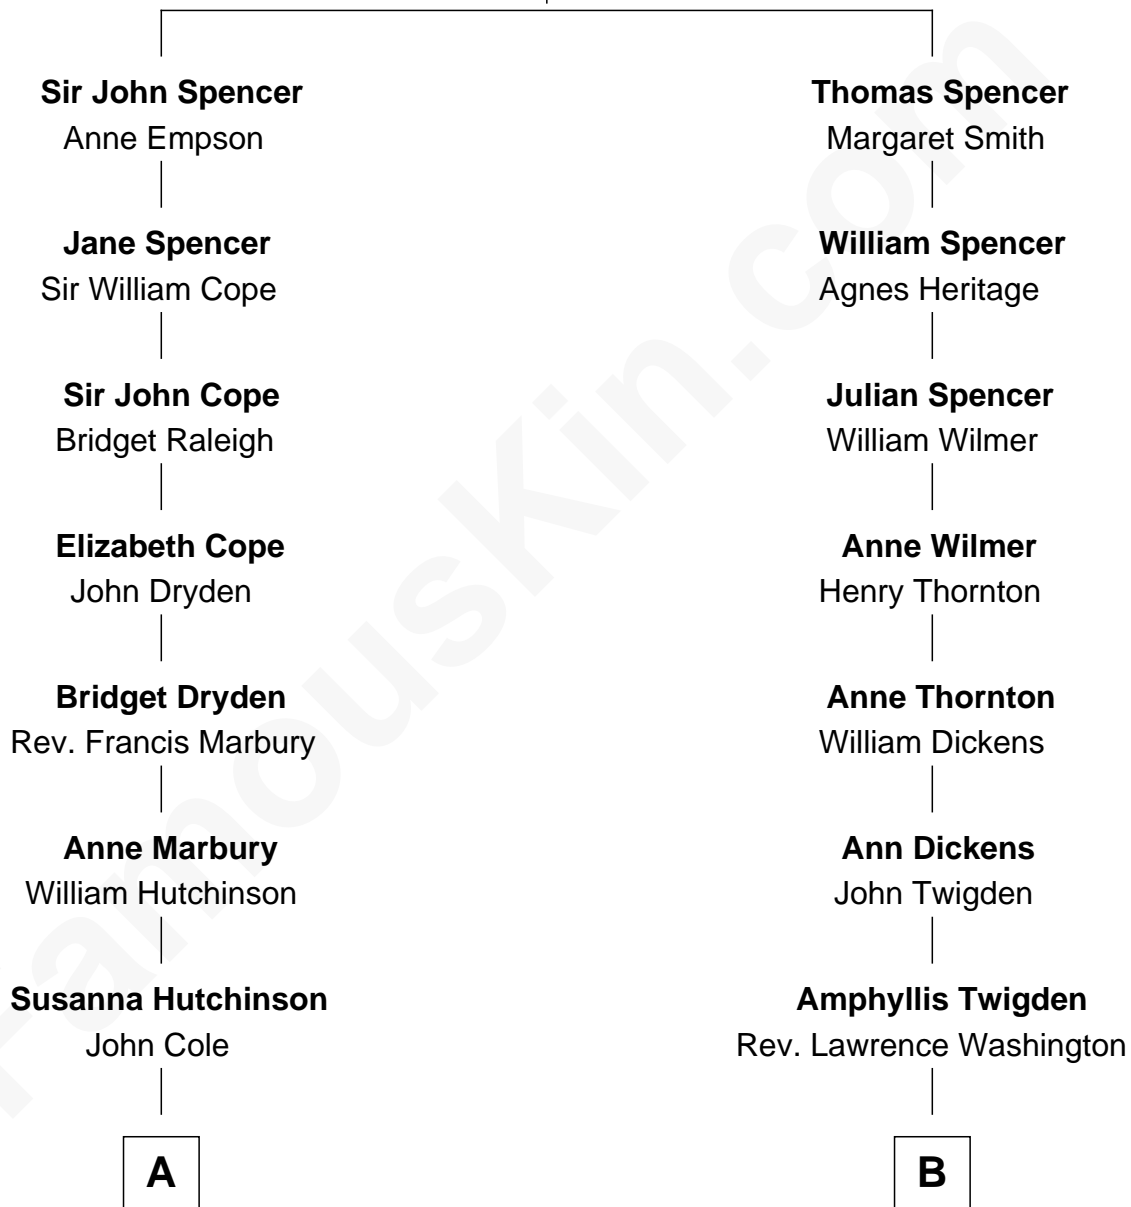

FamousKin.com
Relationship Chart of
Shanghai Pierce
Texas Cattleman

10th cousin 3 times removed of
George Washington
1st U.S. President

Henry Spencer
 Isabel Lincoln

A

Susanna Cole
Thomas Eldred

Susanna Eldred
Jeffrey Champlin

Emlin Champlin
Joseph Wilbore

Ambless Wilbore
Nathaniel Stoddard

Susanna Stoddard
Isaac Pearce

Jonathan D. Pearce
Hanna Phillips Head

Shanghai Pierce
Texas Cattleman

B

John Washington
Anne Pope

Lawrence Washington
Mildred Warner

Augustine Washington
Mary Ball

George Washington
1st U.S. President