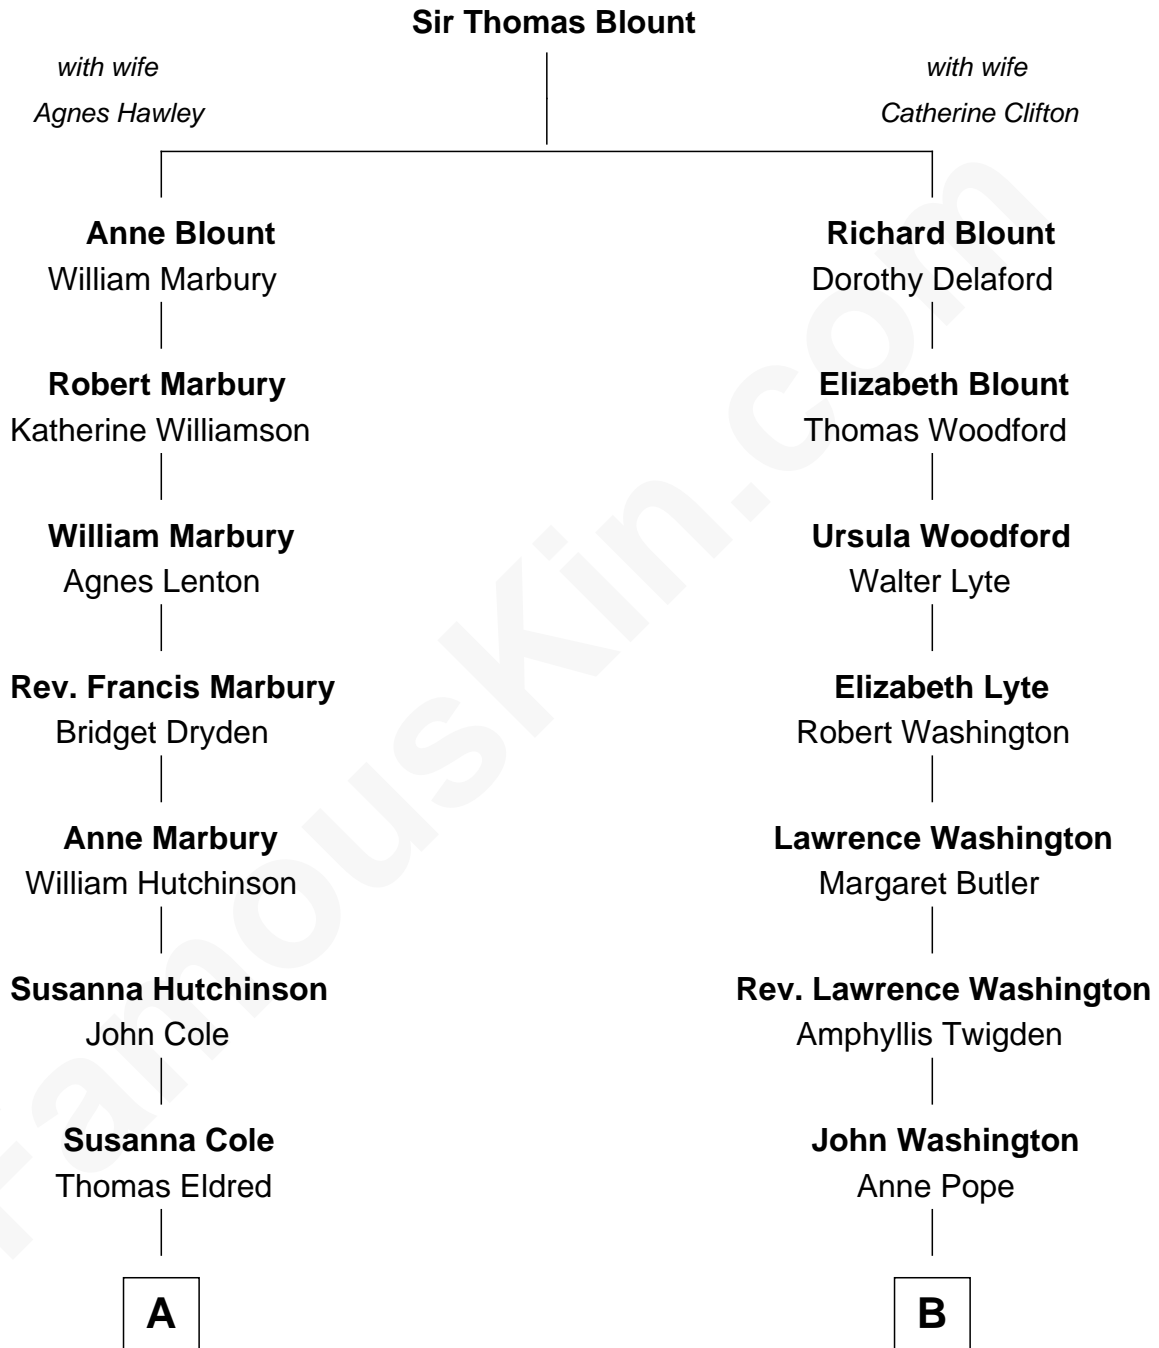

**FamousKin.com**  
**Relationship Chart of**  
**Shanghai Pierce**  
*Texas Cattleman*

9th cousin 3 times removed of  
**George Washington**  
*1st U.S. President*

**A**

**Susanna Eldred**  
Jeffrey Champlin

**Emlin Champlin**  
Joseph Wilbore

**Ambless Wilbore**  
Nathaniel Stoddard

**Susanna Stoddard**  
Isaac Pearce

**Jonathan D. Pearce**  
Hanna Phillips Head

**Shanghai Pierce**  
*Texas Cattleman*

**B**

**Lawrence Washington**  
Mildred Warner

**Augustine Washington**  
Mary Ball

**George Washington**  
*1st U.S. President*

FamousKin.com