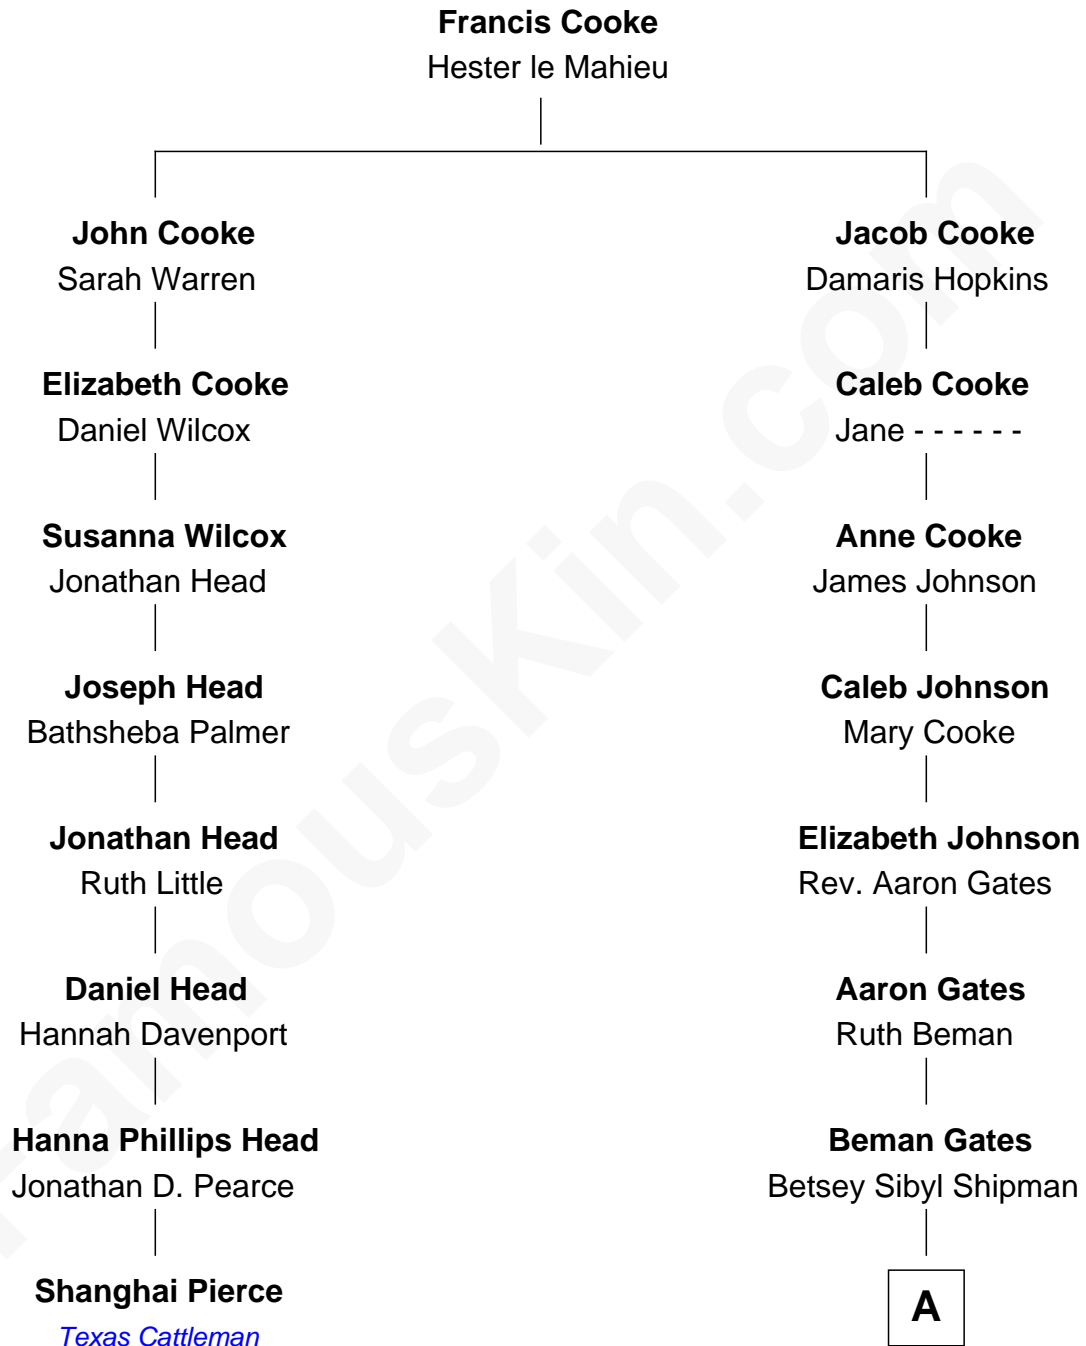

FamousKin.com
Relationship Chart of
Shanghai Pierce
Texas Cattleman

7th cousin 1 time removed of

Charles Dawes
30th U.S. Vice-President

A

|
Mary Beman Gates
Brig. Gen. Rufus R. Dawes

|
Charles Dawes
30th U.S. Vice-President

FamousKin.com