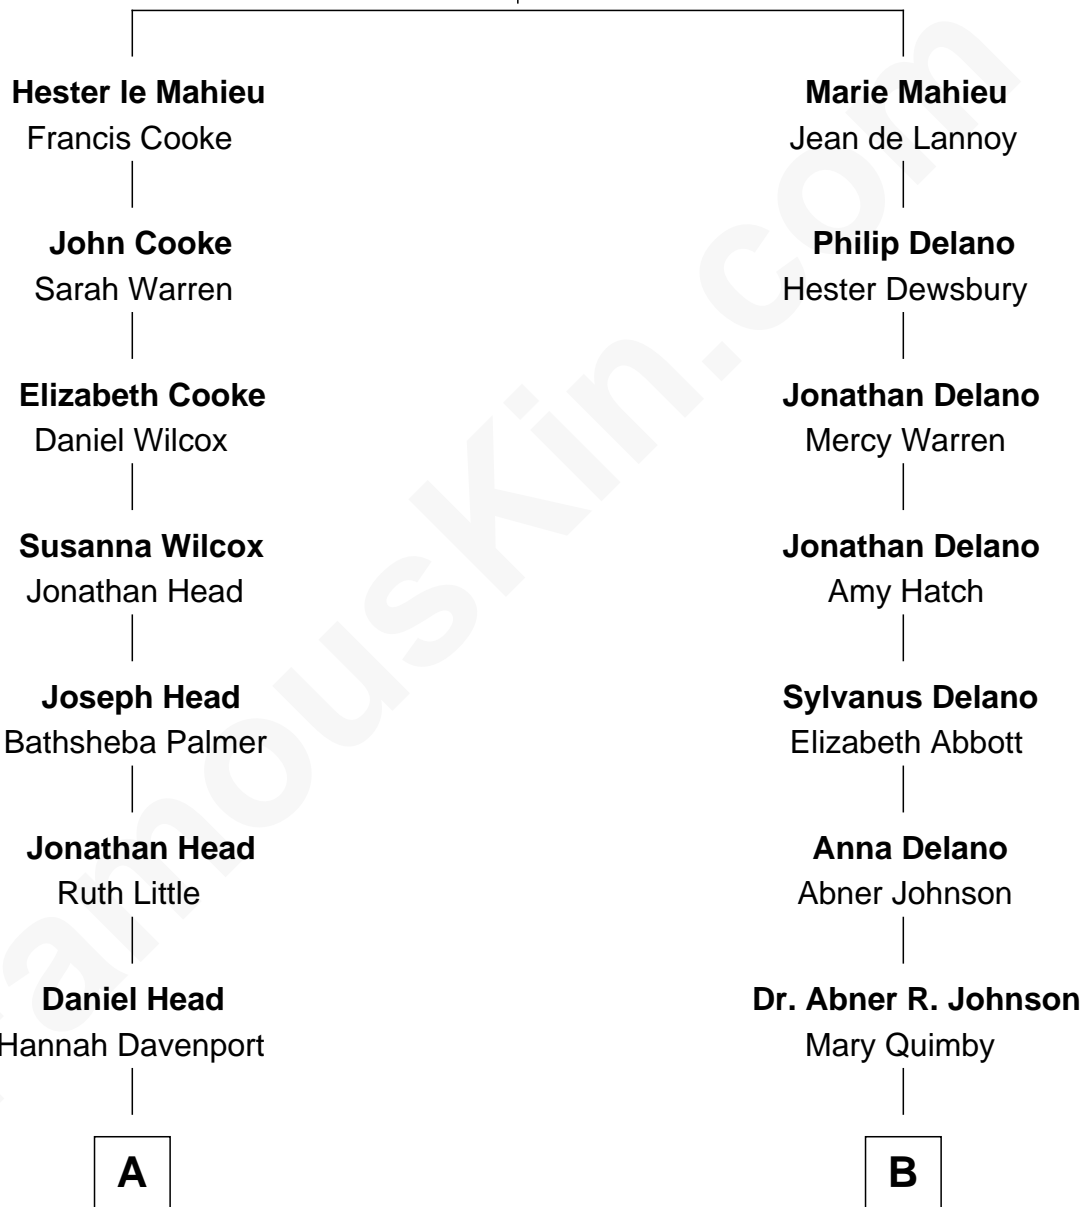

FamousKin.com
Relationship Chart of
Shanghai Pierce
Texas Cattleman

8th cousin 2 times removed of
Alan Shepard
Mercury and Apollo Astronaut

Jacques Mahieu
 Jeanne - - - - -

A

Hanna Phillips Head

Jonathan D. Pearce

Shanghai Pierce

Texas Cattleman

B

Rosina E. Johnson

William Henry Shepard

Frederick Johnson Shepard

Annie Elizabeth Bartlett

Alan Bartlett Shepard

Pauline Renza Emerson

Alan Shepard

Mercury and Apollo Astronaut