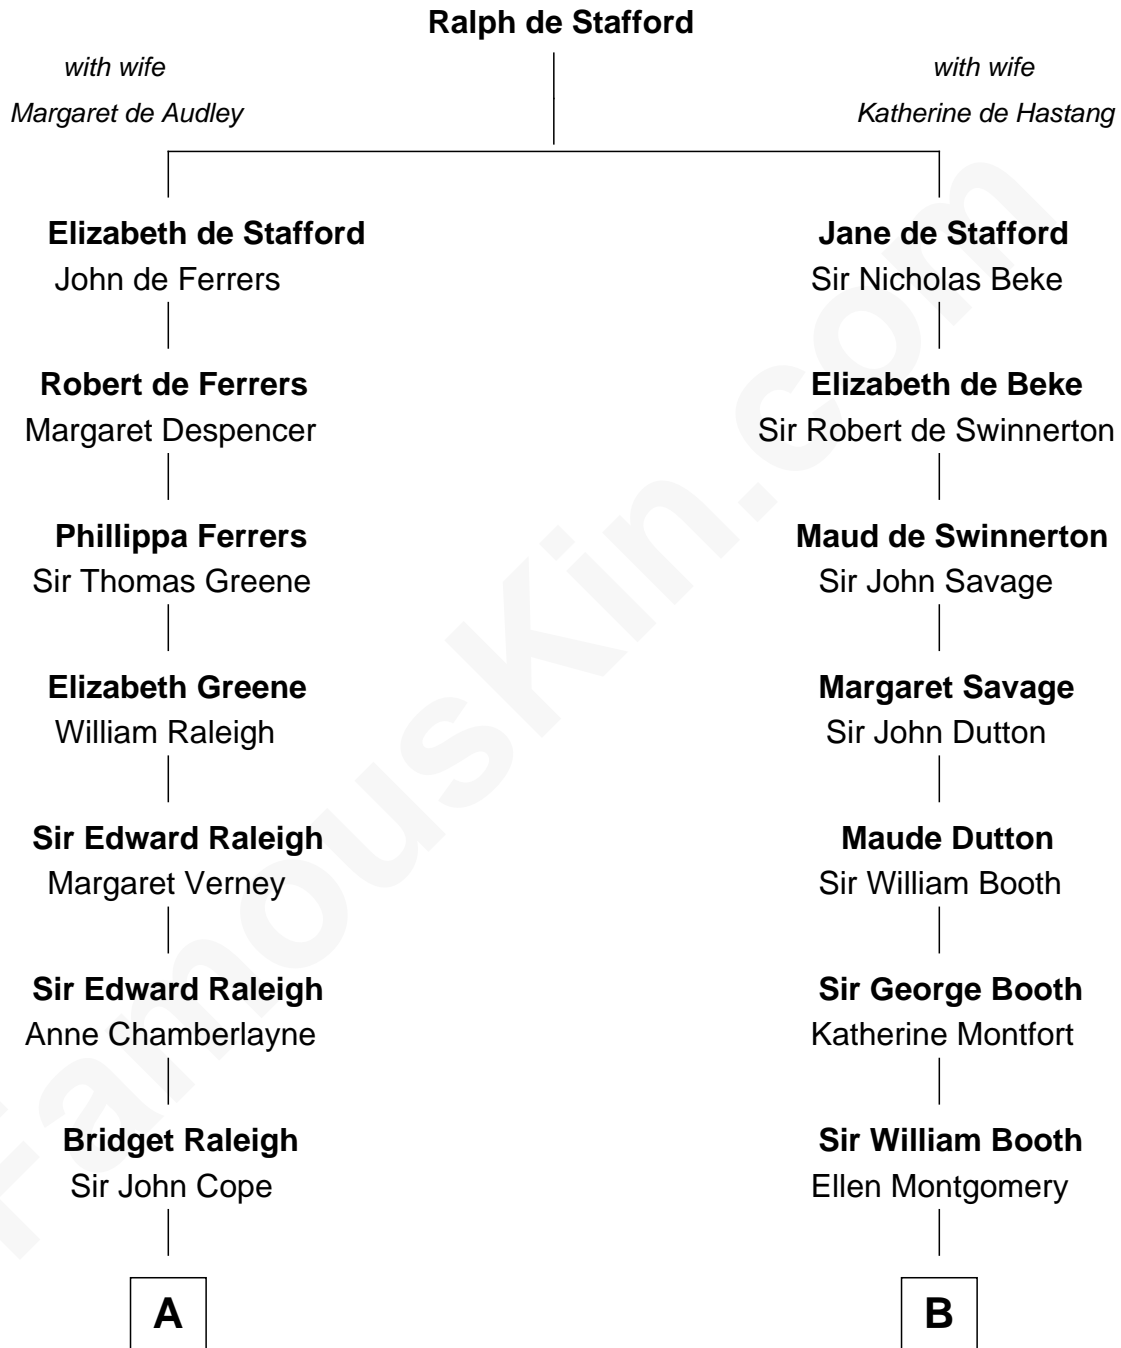

**FamousKin.com**  
**Relationship Chart of**  
**Shanghai Pierce**  
*Texas Cattleman*

17th cousin 3 times removed of  
**Christian Herter**  
*59th Governor of Massachusetts*

**C**

—  
**Archibald Miles**

Mary Treese

—  
**Mary Miles**

Christian Herter

—  
**Albert Herter**

Adele McGinnis

—  
**Christian Herter**

*59th Governor of Massachusetts*

FamousKin.com