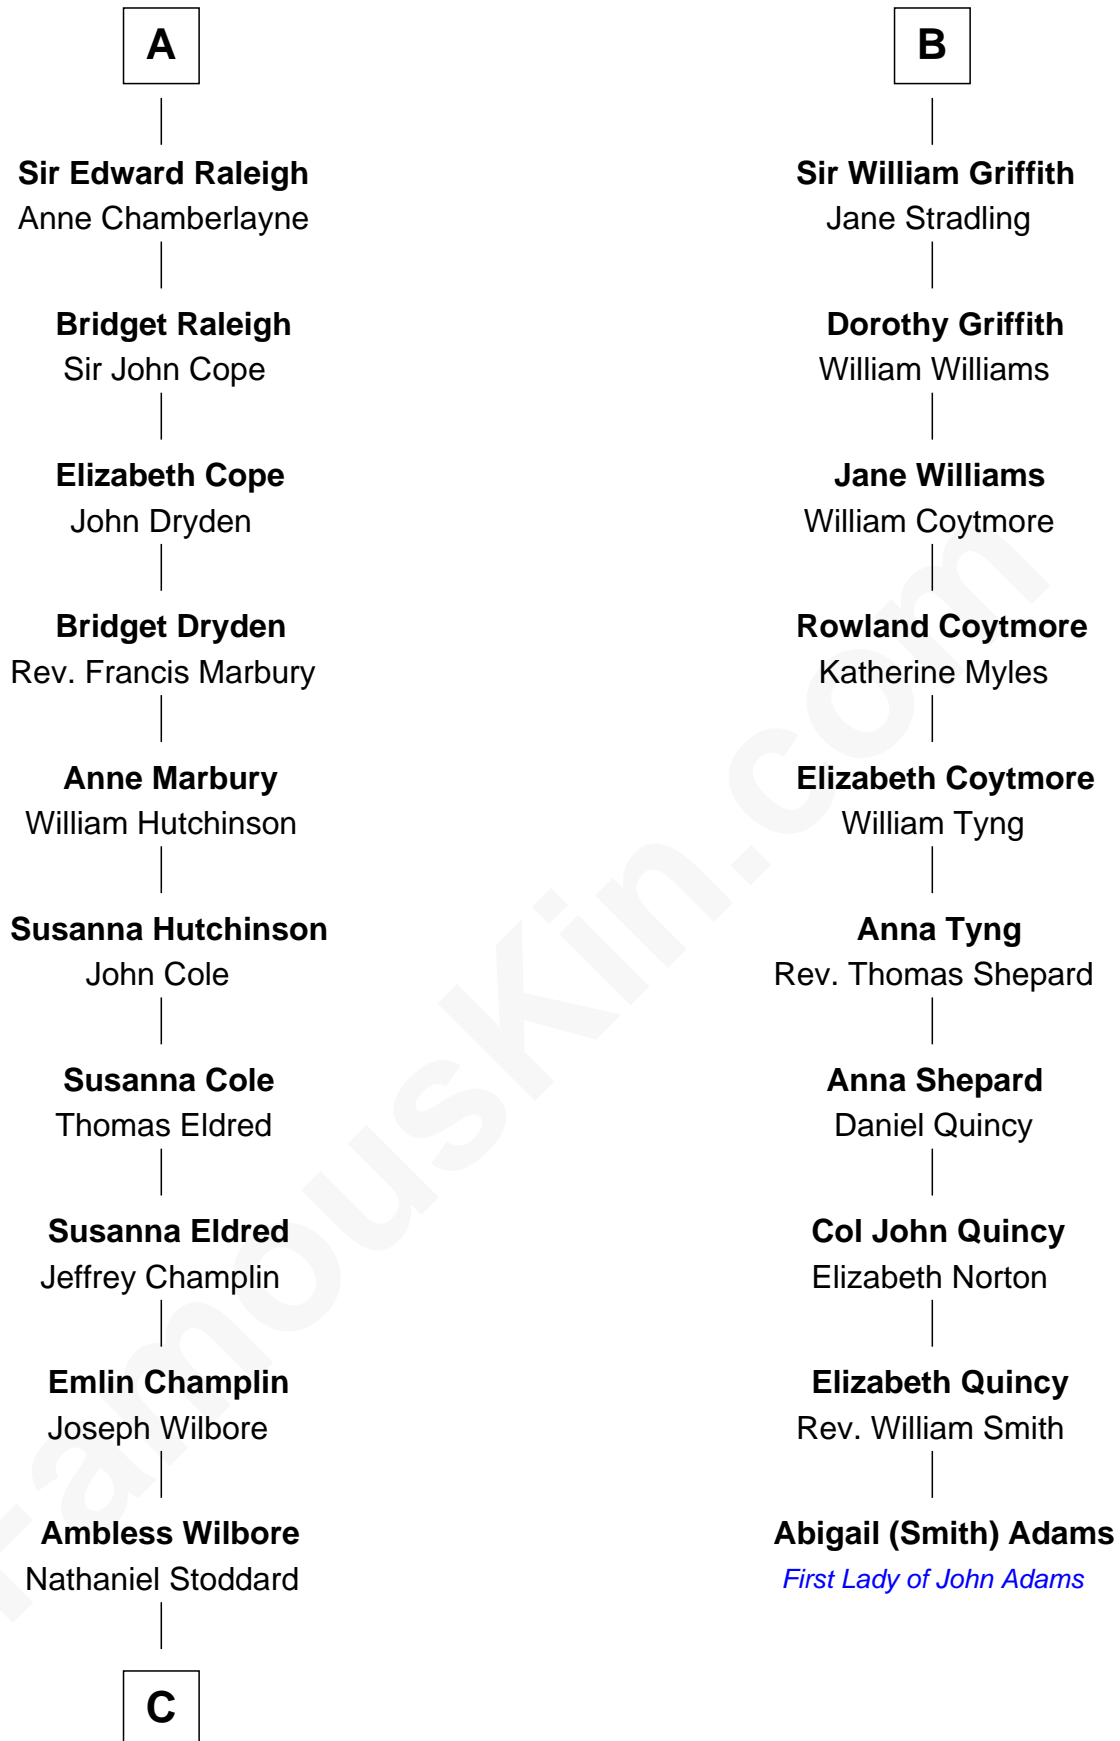

**FamousKin.com**  
**Relationship Chart of**  
**Shanghai Pierce**  
*Texas Cattleman*

16th cousin 3 times removed of

**Abigail (Smith) Adams**  
*First Lady of President John Adams*

**C**

—  
**Susanna Stoddard**

Isaac Pearce

—  
**Jonathan D. Pearce**

Hanna Phillips Head

—  
**Shanghai Pierce**

*Texas Cattleman*

FamousKin.com