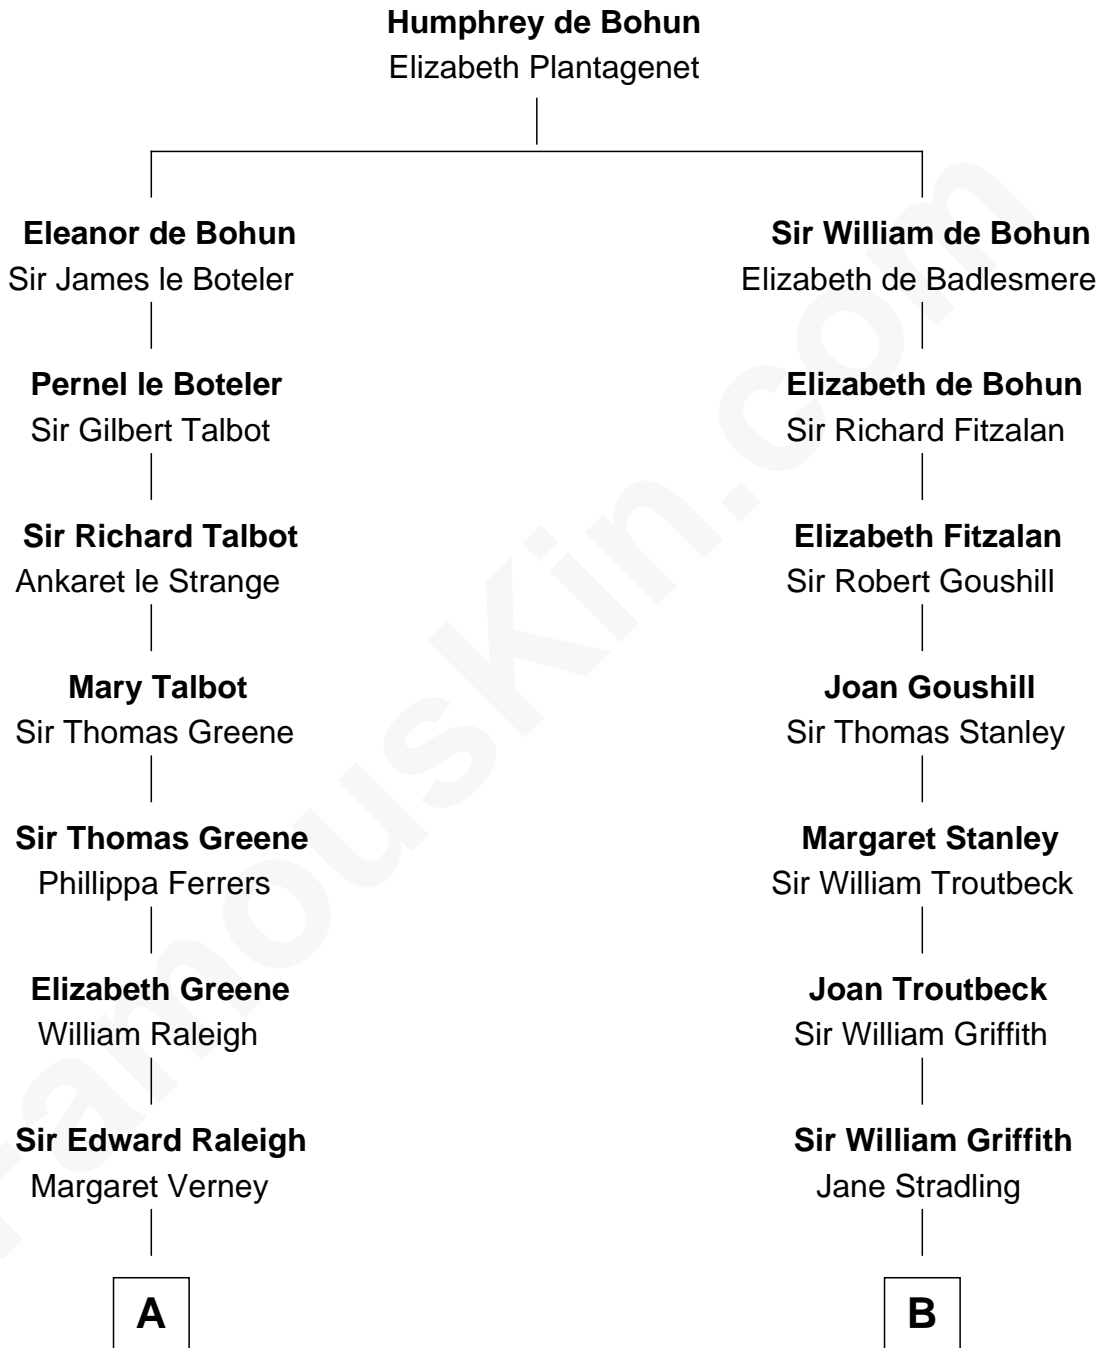

**FamousKin.com**  
**Relationship Chart of**  
**Shanghai Pierce**  
*Texas Cattleman*

15th cousin 4 times removed of

**Abigail (Smith) Adams**  
*First Lady of President John Adams*

**C**

—  
**Susanna Stoddard**

Isaac Pearce

—  
**Jonathan D. Pearce**

Hanna Phillips Head

—  
**Shanghai Pierce**

*Texas Cattleman*

FamousKin.com