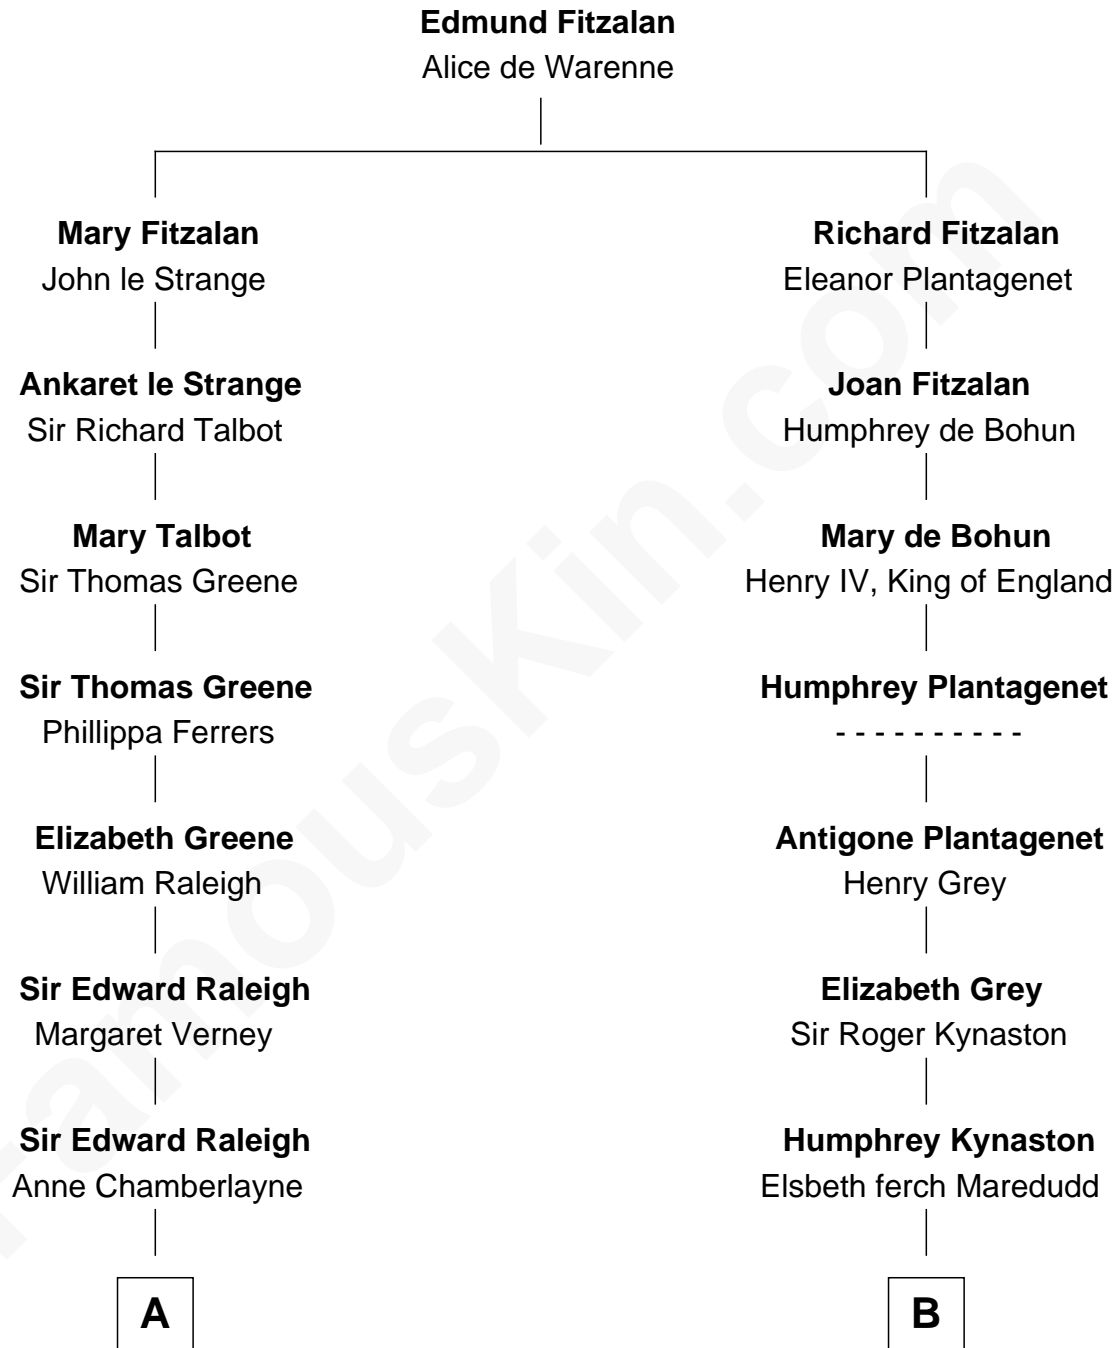

FamousKin.com
Relationship Chart of
Shanghai Pierce
Texas Cattleman

18th cousin 1 time removed of
Orson Welles
Radio, Stage, and Movie Actor

C

Jonathan D. Pearce
Hanna Phillips Head

Shanghai Pierce
Texas Cattleman