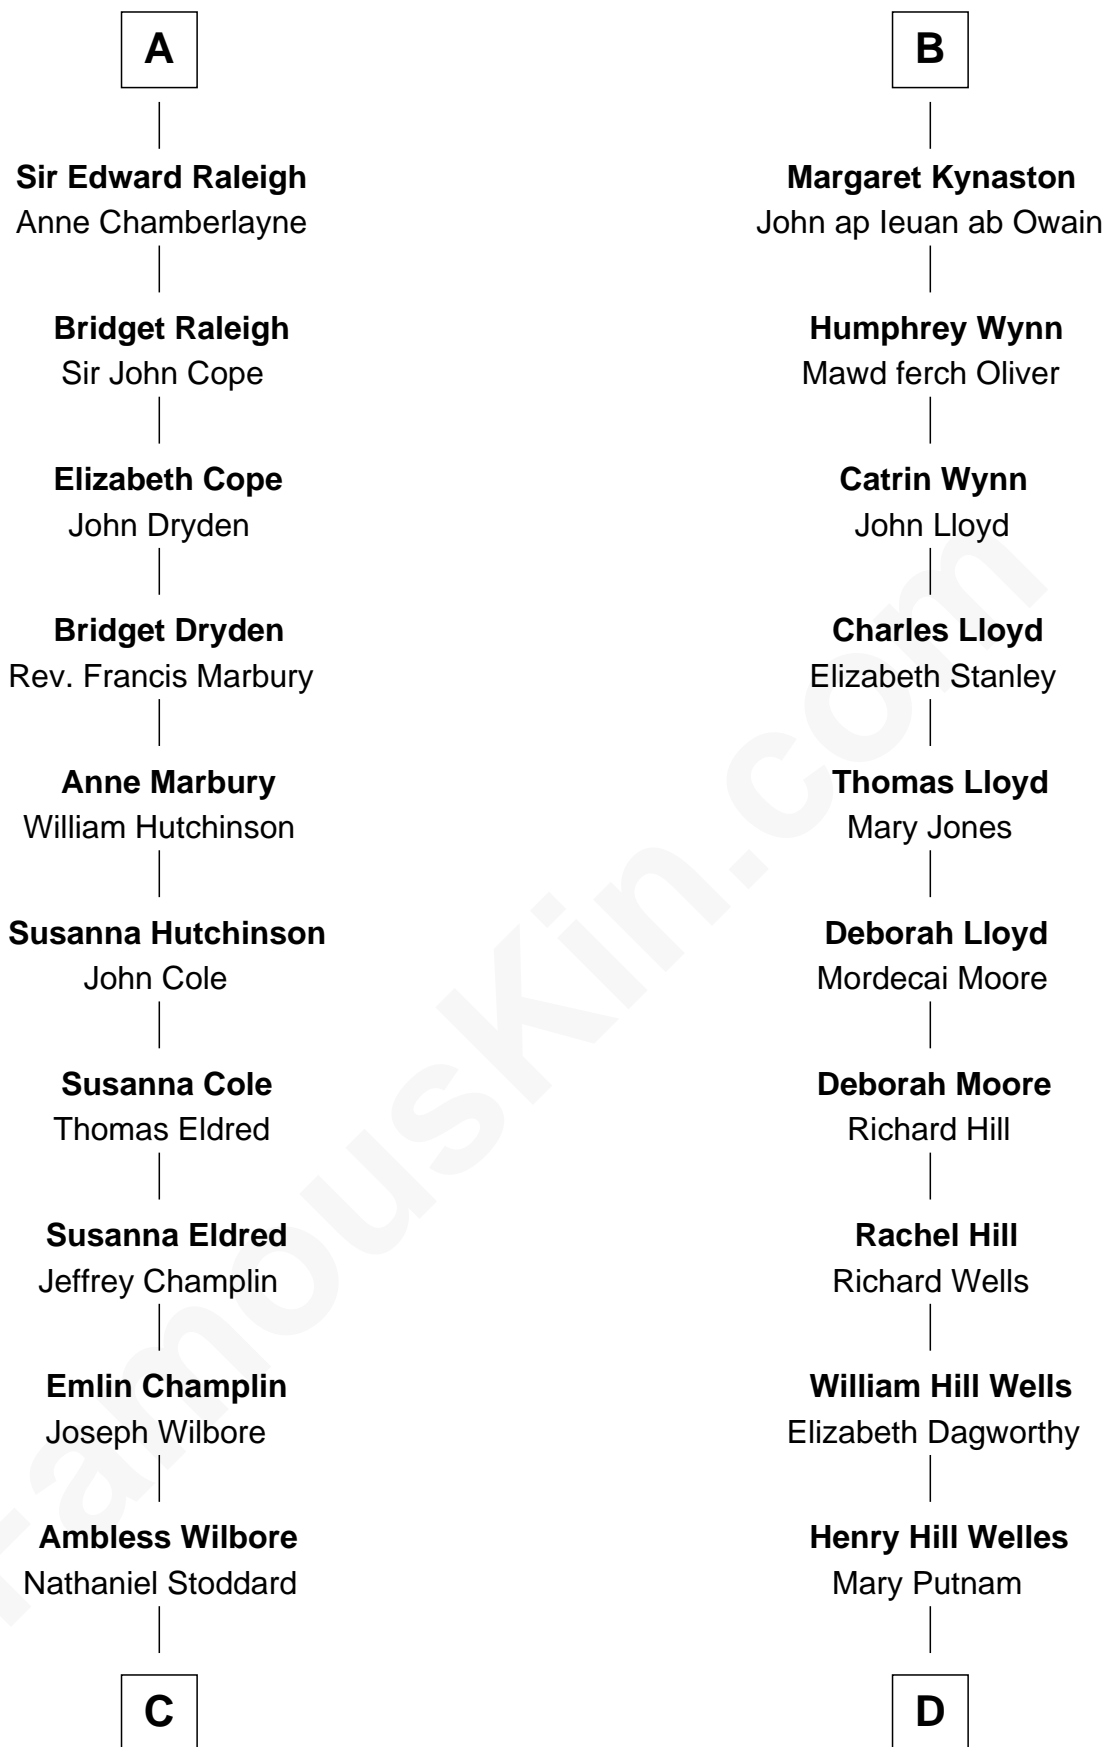

Eleanor de Bohun

Sir James le Boteler

Pernel le Boteler

Sir Gilbert Talbot

Sir Richard Talbot

Ankaret le Strange

Mary Talbot

Sir Thomas Greene

Sir Thomas Greene

Phillippa Ferrers

Elizabeth Greene

William Raleigh

Sir Edward Raleigh

Margaret Verney

A

Sir William de Bohun

Elizabeth de Badlesmere

Humphrey de Bohun

Joan Fitzalan

Mary de Bohun

Henry IV, King of England

Humphrey Plantagenet

Antigone Plantagenet

Henry Grey

Elizabeth Grey

Sir Roger Kynaston

Humphrey Kynaston

Elsbeth ferch Maredudd

B

C

Susanna Stoddard
Isaac Pearce

Jonathan D. Pearce
Hanna Phillips Head