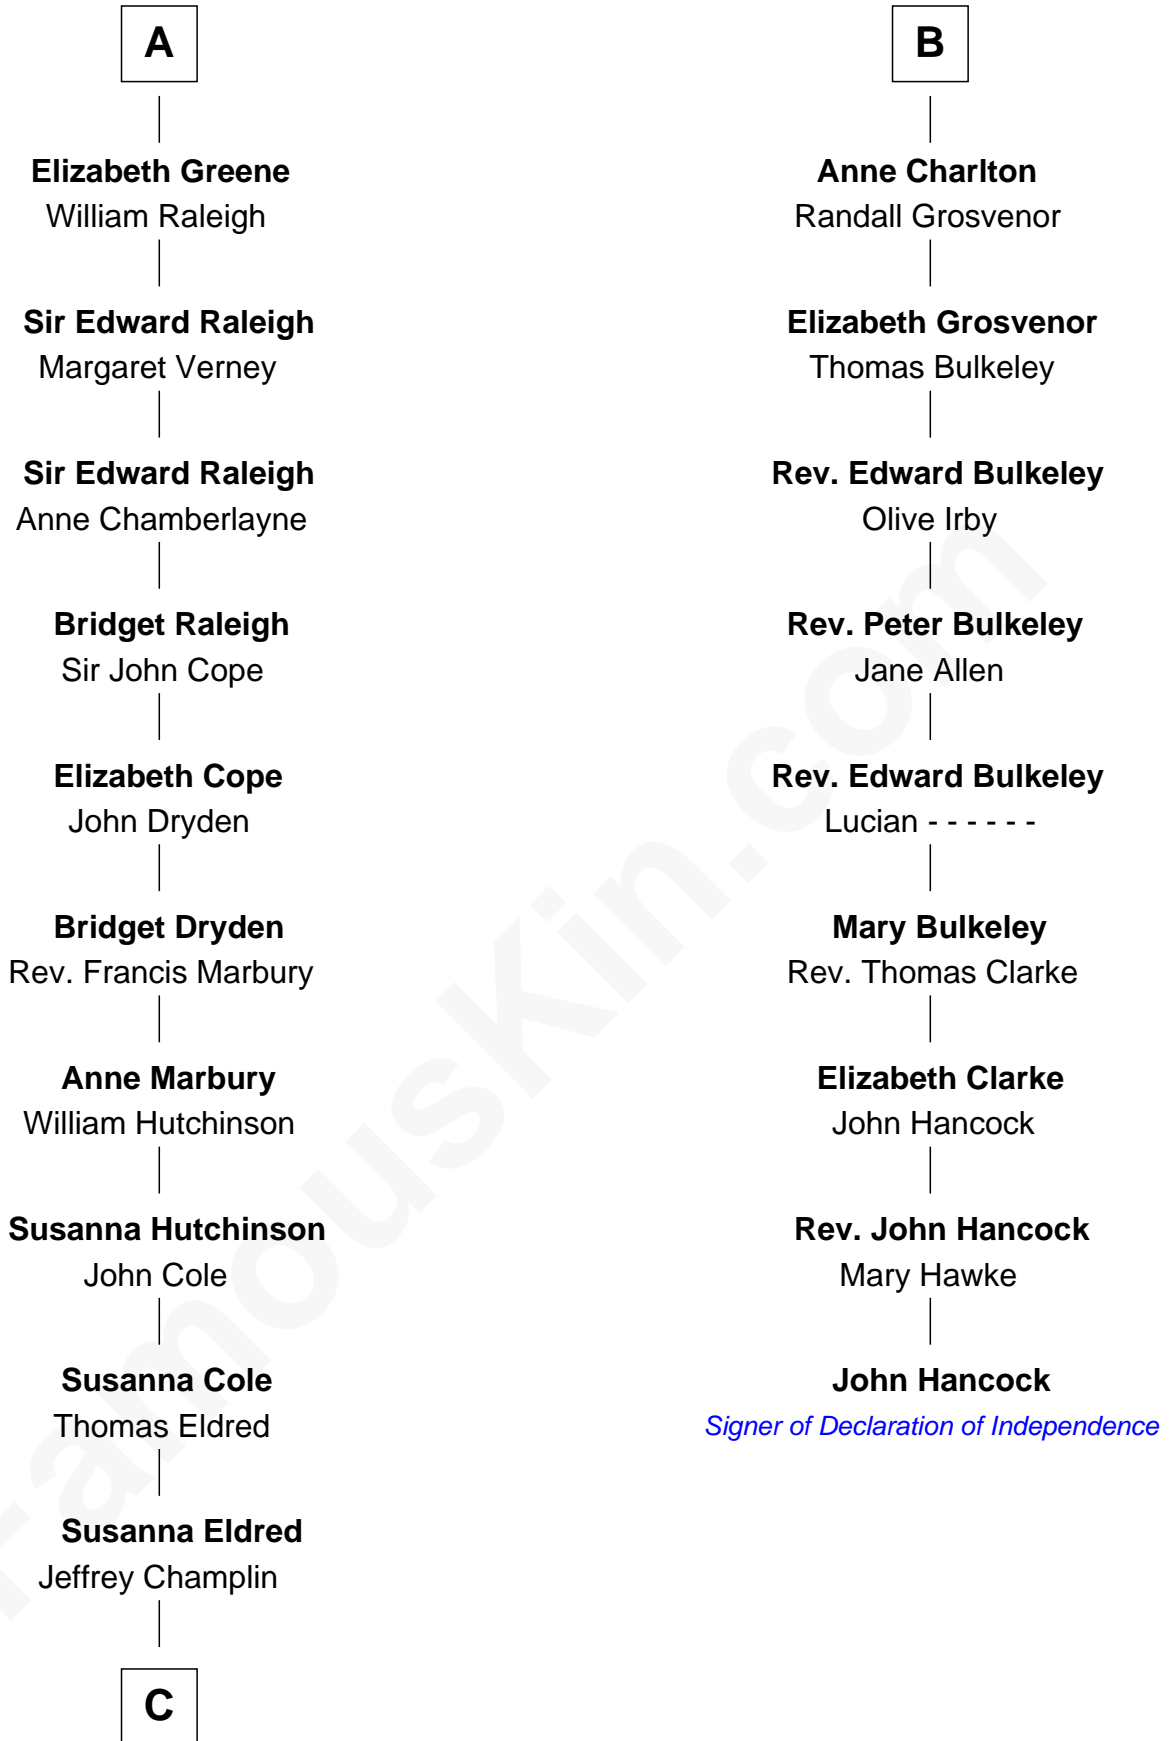

FamousKin.com
Relationship Chart of
Shanghai Pierce
Texas Cattleman

15th cousin 6 times removed of

John Hancock
Signer of the Declaration of Independence

C

—
Emlin Champlin

Joseph Wilbore

—
Ambless Wilbore

Nathaniel Stoddard

—
Susanna Stoddard

Isaac Pearce

—
Jonathan D. Pearce

Hanna Phillips Head

—
Shanghai Pierce

Texas Cattleman