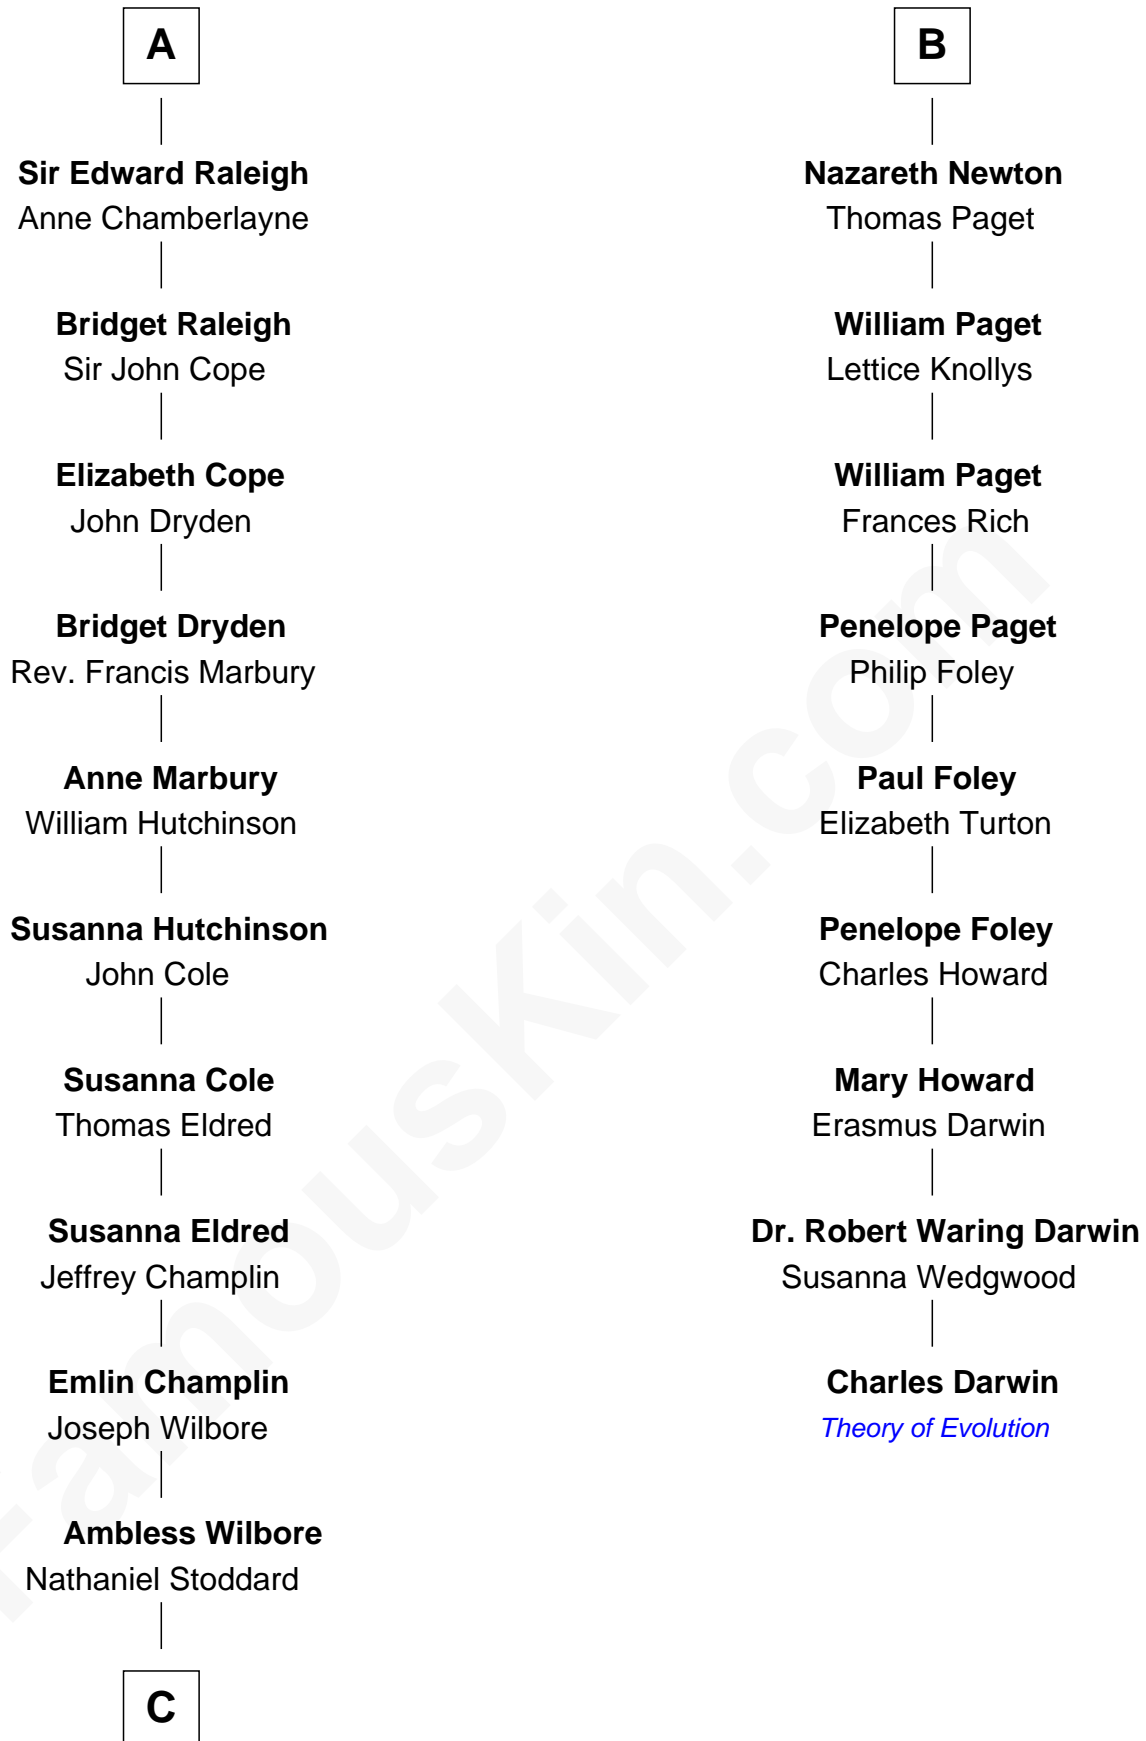

FamousKin.com
Relationship Chart of
Shanghai Pierce
Texas Cattleman

15th cousin 4 times removed of

Charles Darwin
Theory of Evolution

Humphrey de Bohun
 Elizabeth Plantagenet

Eleanor de Bohun
 Sir James le Boteler

Pernel le Boteler
 Sir Gilbert Talbot

Sir Richard Talbot
 Ankaret le Strange

Mary Talbot
 Sir Thomas Greene

Sir Thomas Greene
 Phillippa Ferrers

Elizabeth Greene
 William Raleigh

Sir Edward Raleigh
 Margaret Verney

A

Margaret de Bohun
 Sir Hugh de Courtnay

Sir Philip Courtenay
 Anne Wake

Sir John Courtenay
 Joan Champernoun

Sir Philip Courtenay
 Elizabeth Hungerford

Katherine Courtenay
 Sir William Huddesfield

Elizabeth Huddesfield
 Sir Anthony Poyntz

Margaret Poyntz
 Sir John Newton

B

C

—
Susanna Stoddard

Isaac Pearce

—
Jonathan D. Pearce

Hanna Phillips Head

—
Shanghai Pierce