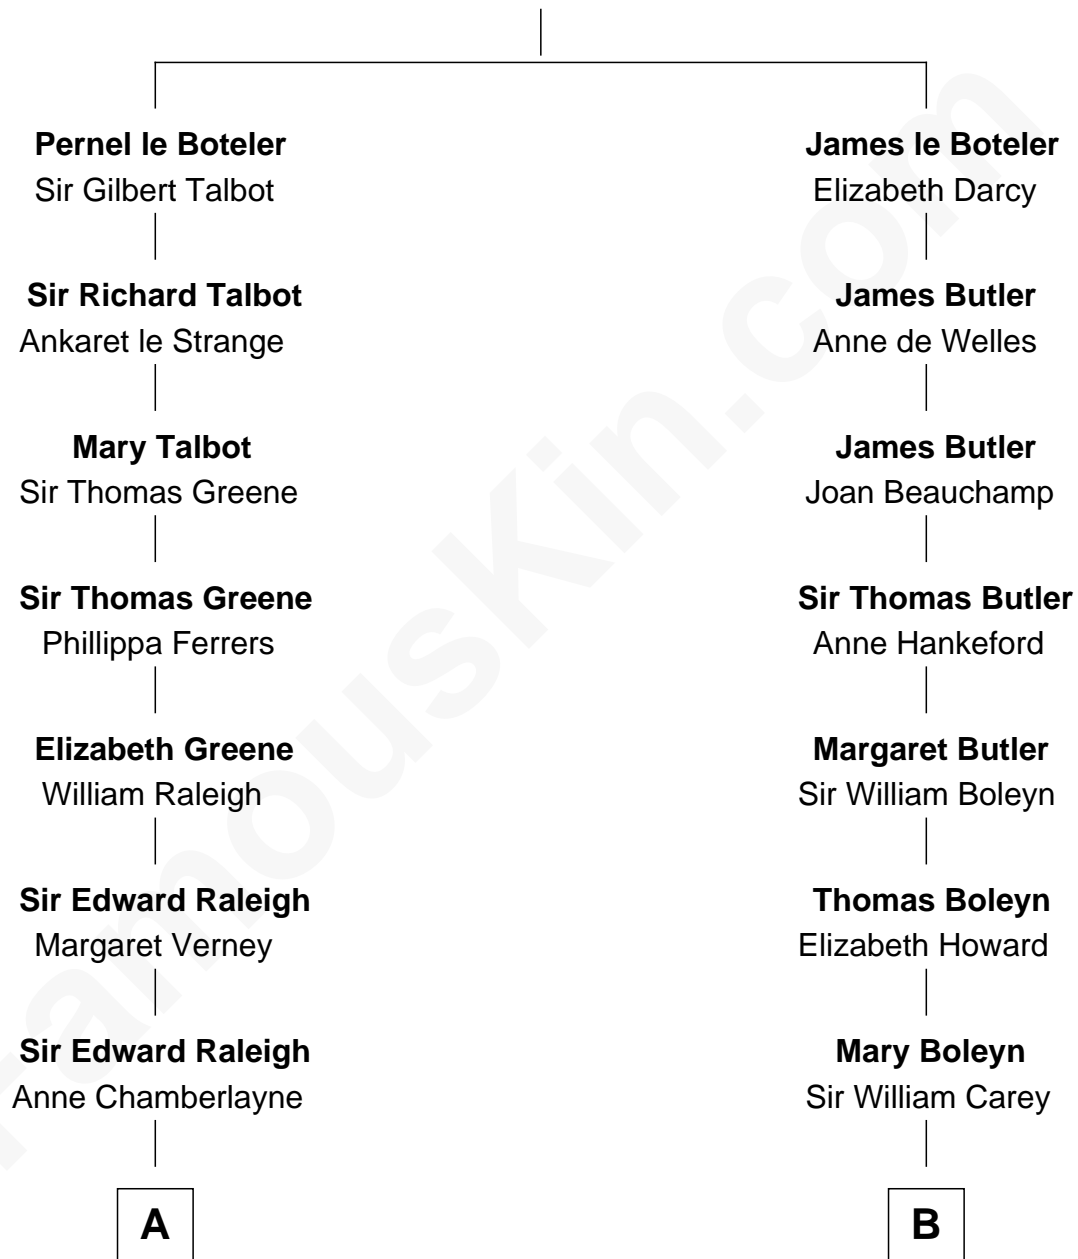

**FamousKin.com**  
**Relationship Chart of**  
**Shanghai Pierce**  
*Texas Cattleman*

16th cousin 2 times removed of

**Charles Darwin**  
*Theory of Evolution*

**Sir James le Boteler**  
 Eleanor de Bohun

**C**

Jonathan D. Pearce  
Hanna Phillips Head

Shanghai Pierce  
*Texas Cattleman*

FamousKin.com