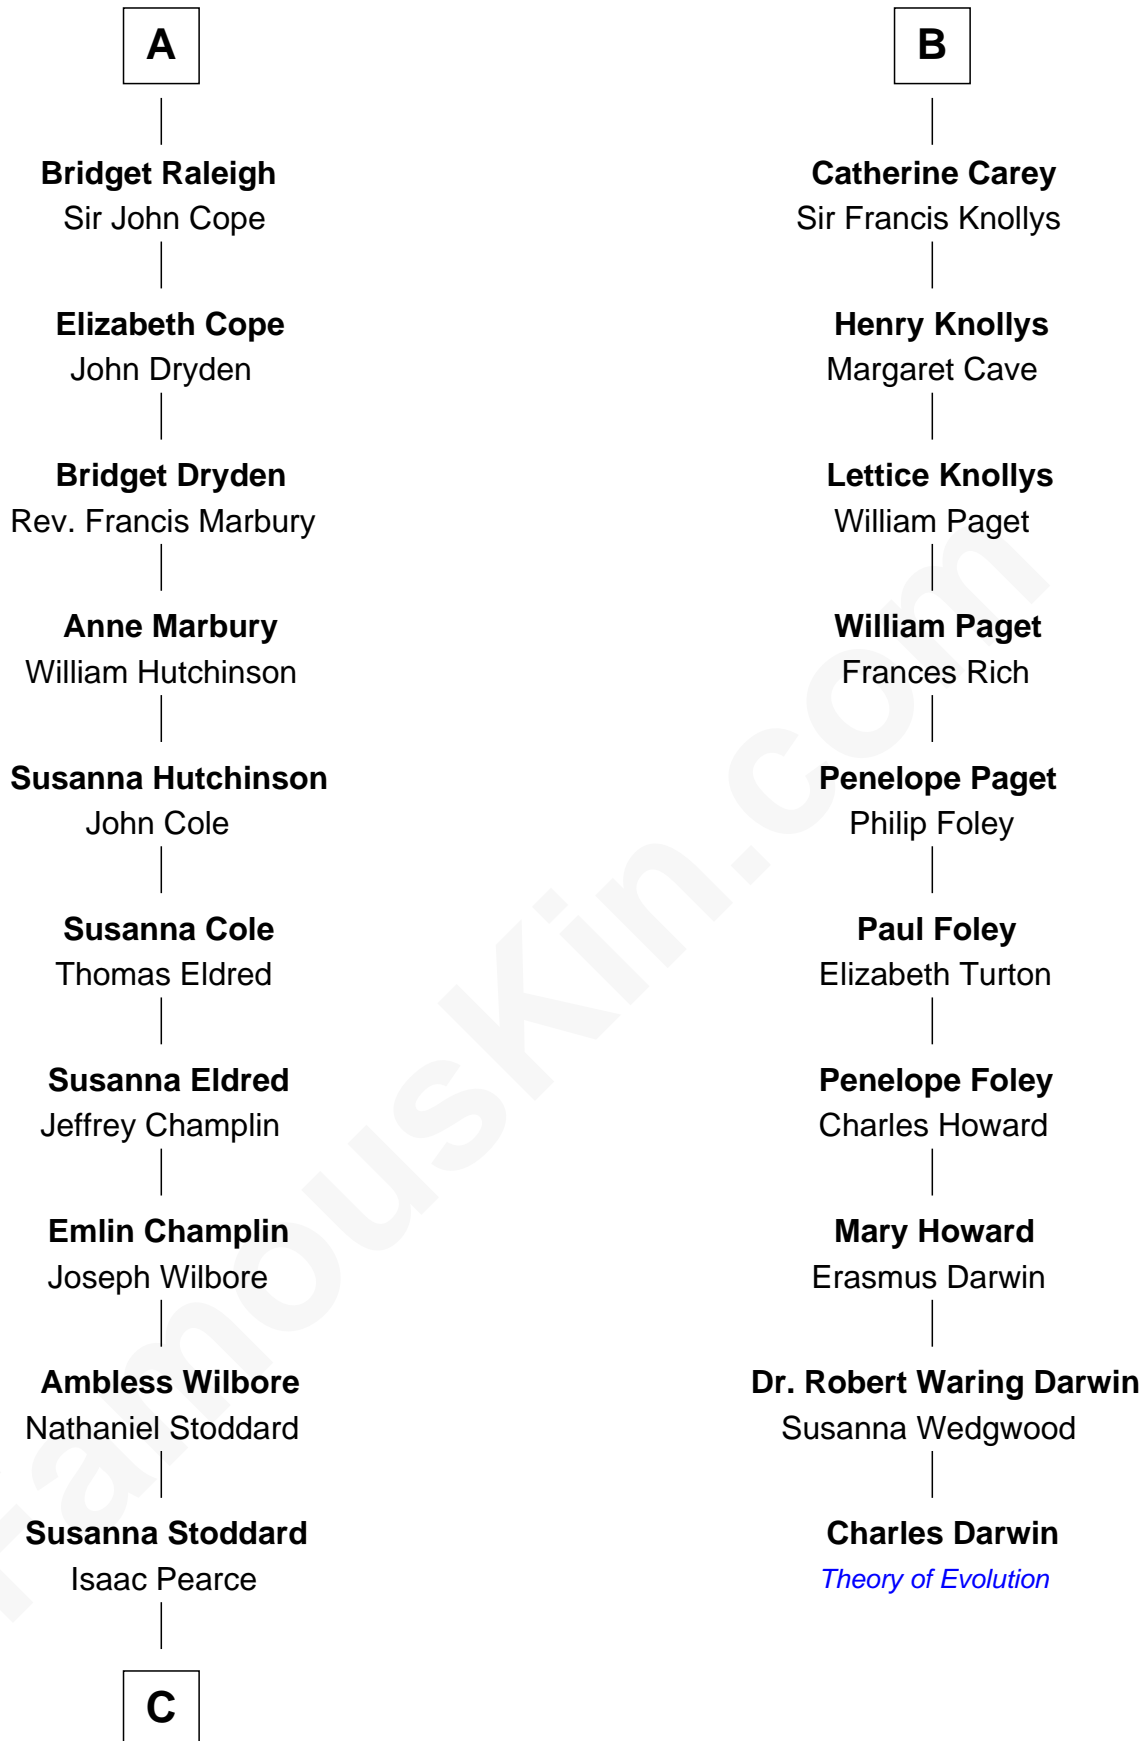

**FamousKin.com**  
**Relationship Chart of**  
**Shanghai Pierce**  
*Texas Cattleman*

16th cousin 2 times removed of

**Charles Darwin**  
*Theory of Evolution*

**Sir James le Boteler**  
 Eleanor de Bohun

**C**

Jonathan D. Pearce  
Hanna Phillips Head

Shanghai Pierce  
*Texas Cattleman*

FamousKin.com