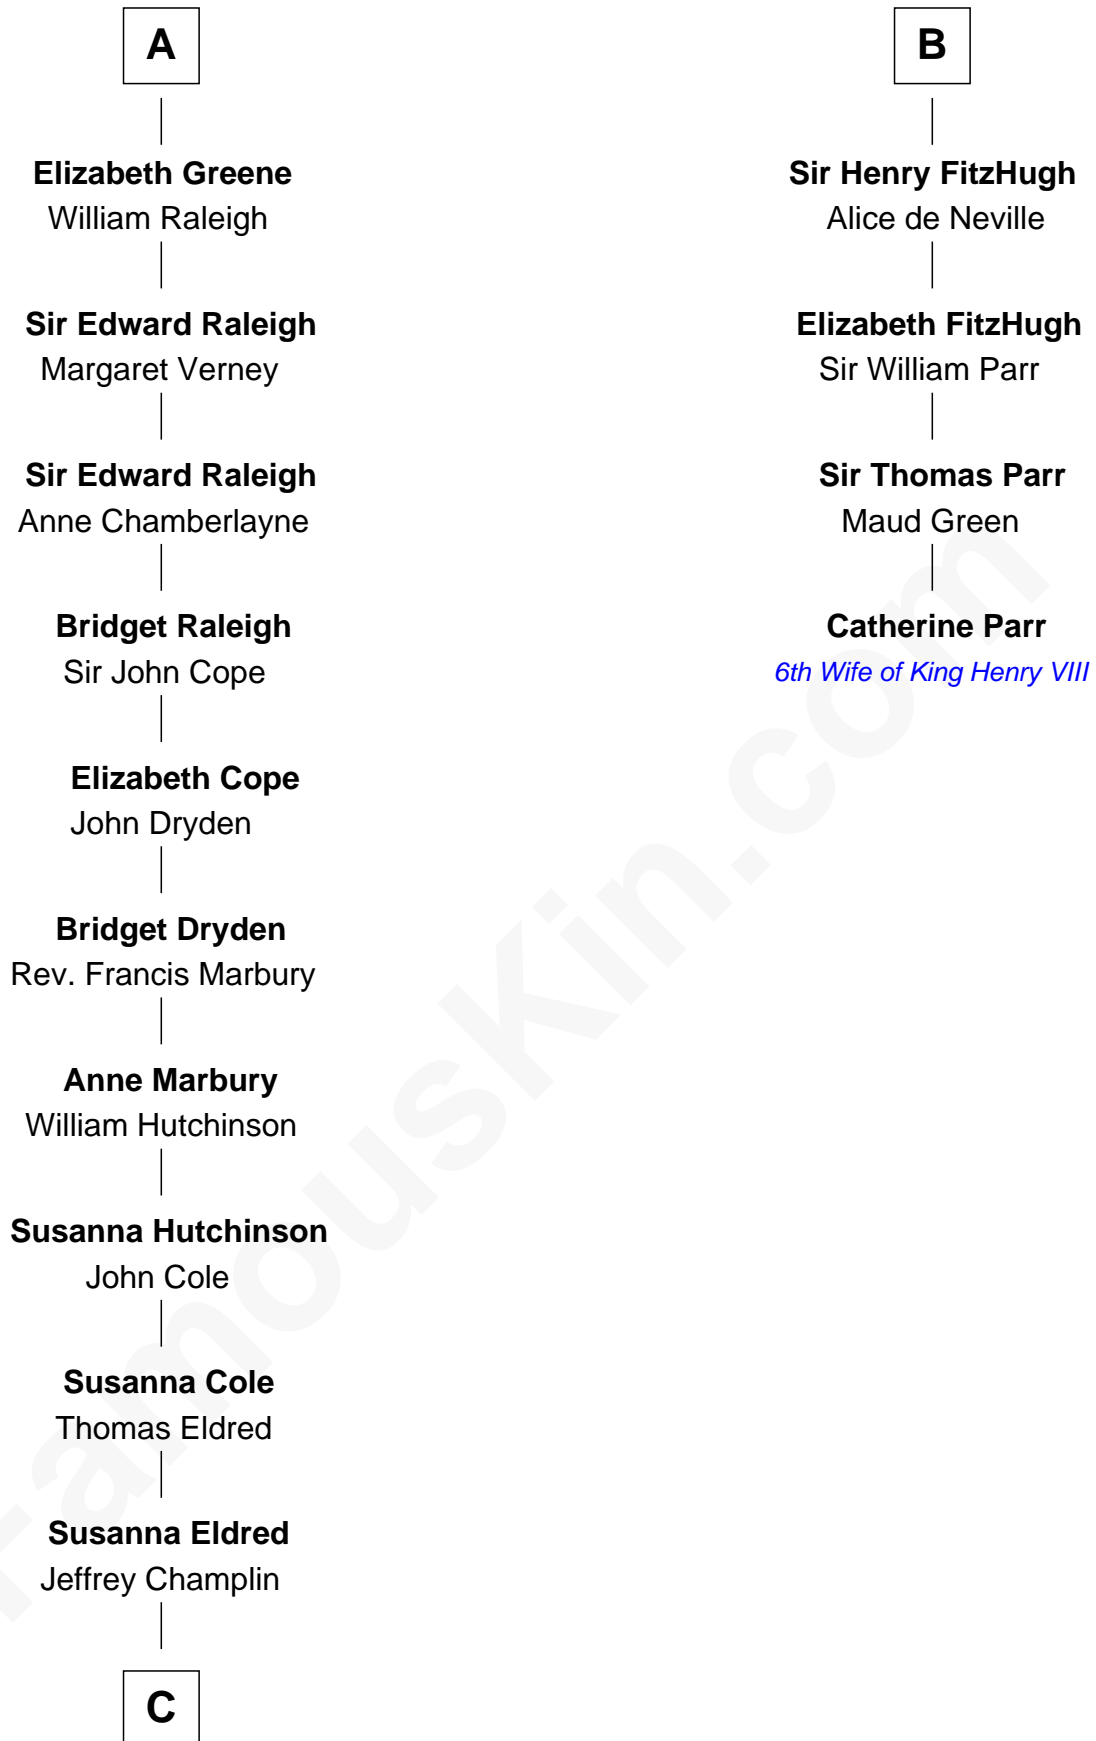

FamousKin.com
Relationship Chart of
Shanghai Pierce
Texas Cattleman

10th cousin 11 times removed of
Catherine Parr
6th Wife of King Henry VIII

Sir Roger de Somery
 Nichole d'Aubenev

C

—
Emlin Champlin

Joseph Wilbore

—
Ambless Wilbore

Nathaniel Stoddard

—
Susanna Stoddard

Isaac Pearce

—
Jonathan D. Pearce

Hanna Phillips Head

—
Shanghai Pierce

Texas Cattleman