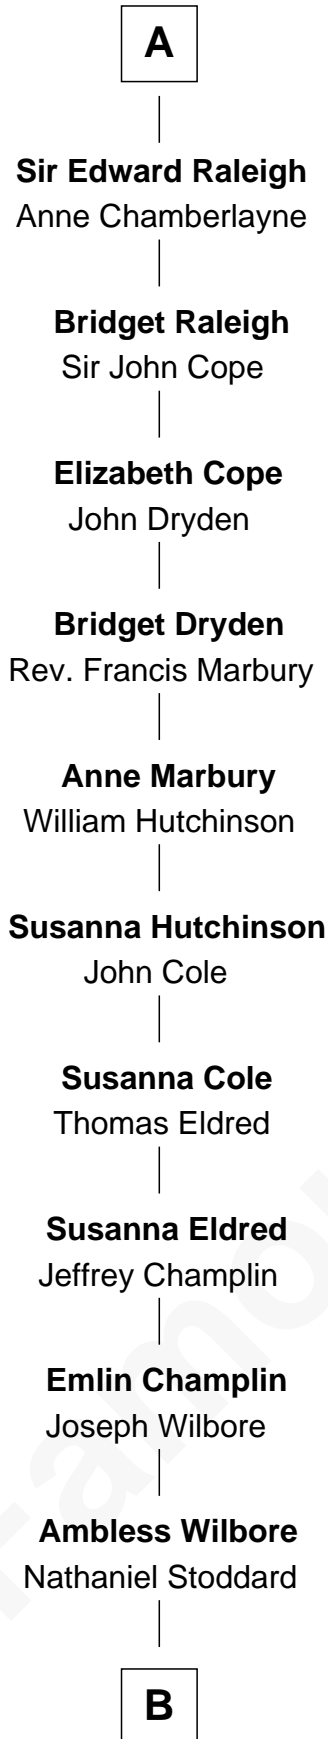

FamousKin.com
Relationship Chart of
Shanghai Pierce
Texas Cattleman

7th cousin 12 times removed of

Catherine Parr
6th Wife of King Henry VIII

Sir Hugh I de Audley
 Iseult de Mortimer

B

—
Susanna Stoddard

Isaac Pearce

—
Jonathan D. Pearce

Hanna Phillips Head

—
Shanghai Pierce

Texas Cattleman

FamousKin.com