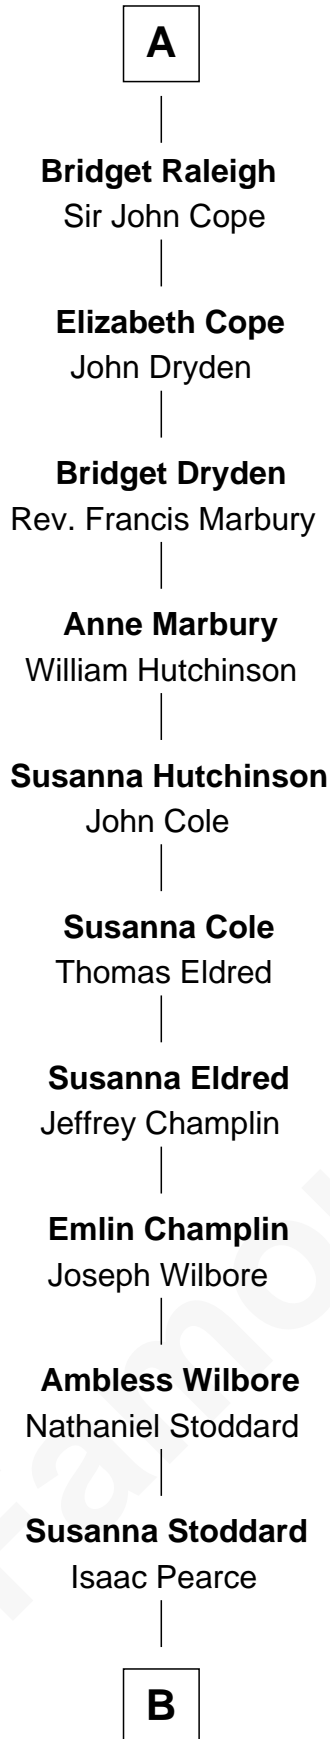

FamousKin.com

Relationship Chart of

Shanghai Pierce

Texas Cattleman

6th cousin 12 times removed of

Catherine Parr

6th Wife of King Henry VIII

Edmund Fitzalan

Alice de Warenne

B

Jonathan D. Pearce
Hanna Phillips Head

Shanghai Pierce
Texas Cattleman

FamousKin.com