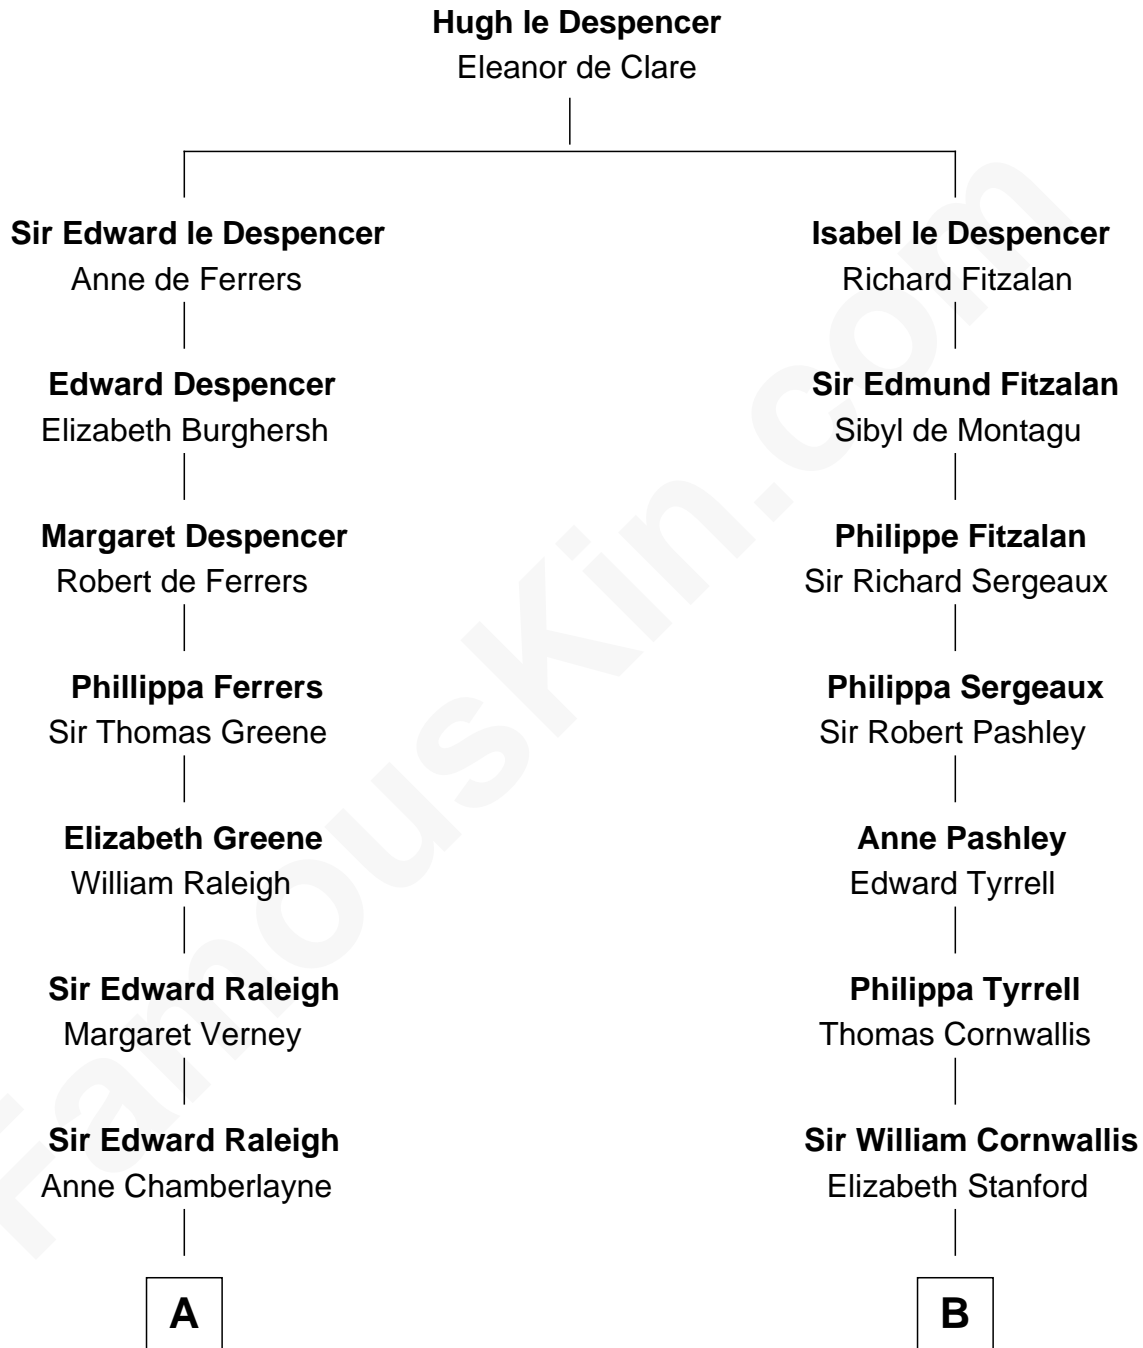

**FamousKin.com**  
**Relationship Chart of**  
**Shanghai Pierce**  
*Texas Cattleman*

**18th cousin of**  
**General James Longstreet**  
*Confederate Army - U.S. Civil War*

**C**

**Jonathan D. Pearce**  
Hanna Phillips Head

**Shanghai Pierce**  
*Texas Cattleman*

**D**

**James Longstreet**  
Mary Anna Dent

**General James Longstreet**  
*Confederate Army - U.S. Civil War*

FamousKin.com