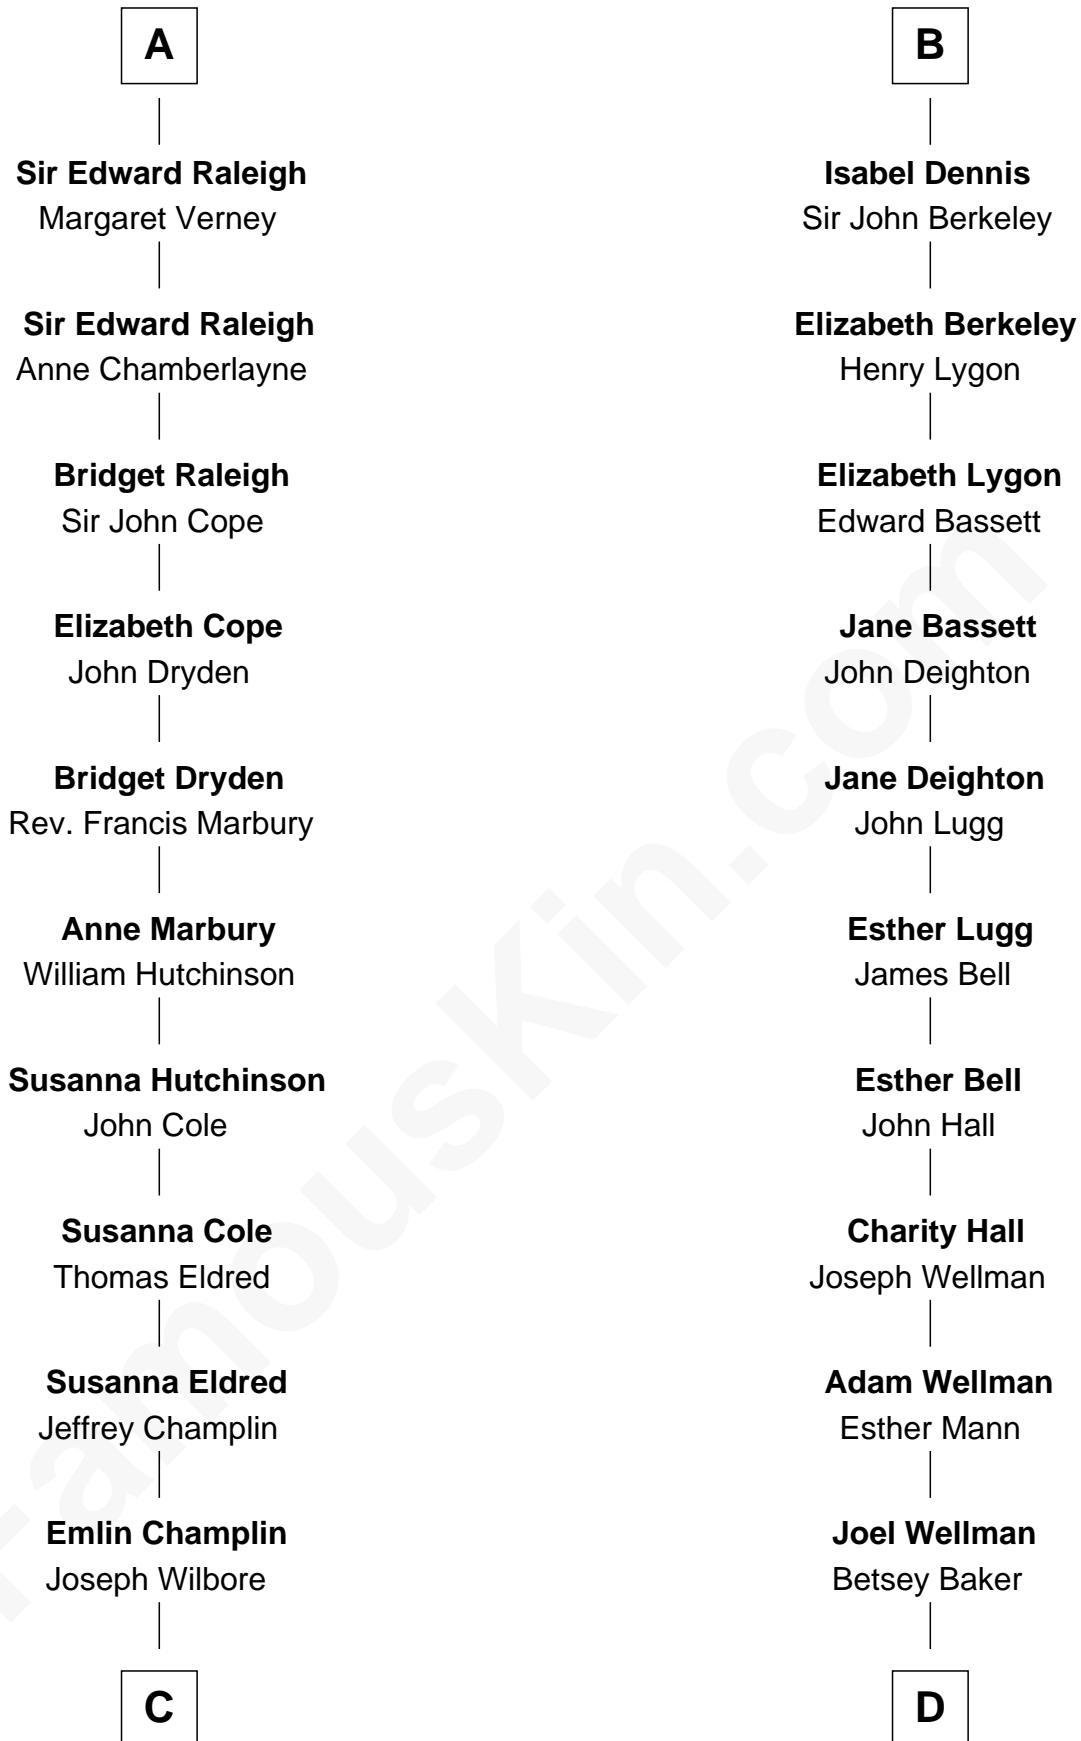

**FamousKin.com**  
**Relationship Chart of**  
**Shanghai Pierce**  
*Texas Cattleman*

19th cousin 1 time removed of  
**Jack London**  
*Author of "The Call of the Wild"*

**C**

**Ambless Wilbore**  
Nathaniel Stoddard

**Susanna Stoddard**  
Isaac Pearce

**Jonathan D. Pearce**  
Hanna Phillips Head

**Shanghai Pierce**  
*Texas Cattleman*

**D**

**Marshall Daniel Wellman**  
Eleanor Garrett Jones

**Flora Wellman**  
William Henry Chaney