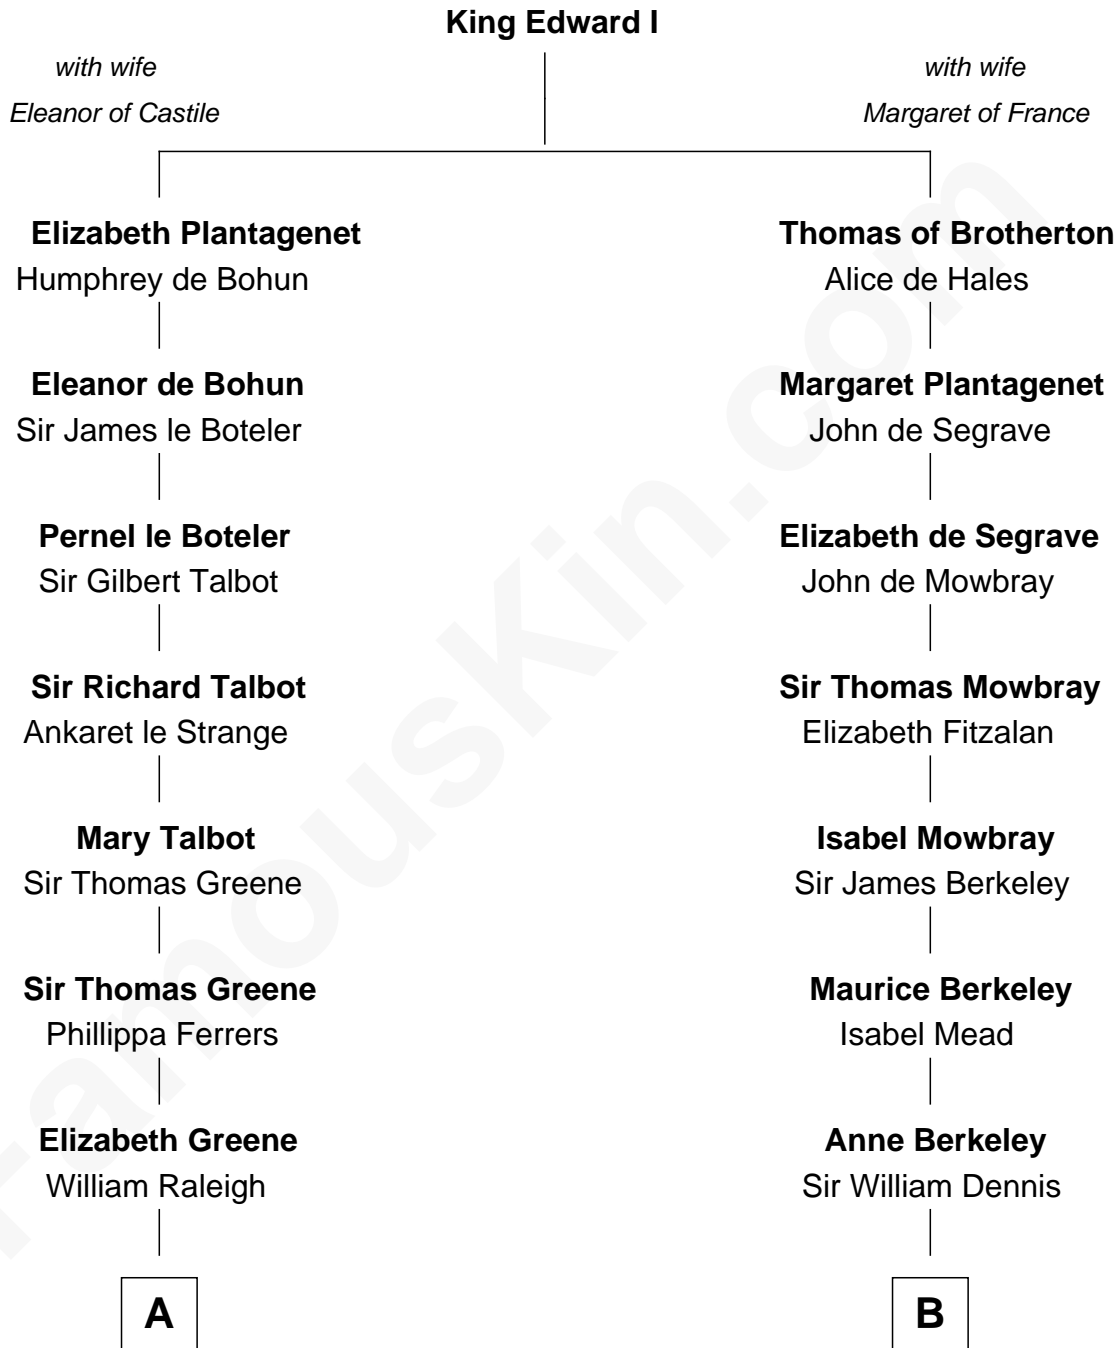

**FamousKin.com**  
**Relationship Chart of**  
**Shanghai Pierce**  
*Texas Cattleman*

19th cousin 1 time removed of  
**Jack London**  
*Author of "The Call of the Wild"*

**C**

**Ambless Wilbore**  
Nathaniel Stoddard

**Susanna Stoddard**  
Isaac Pearce

**Jonathan D. Pearce**  
Hanna Phillips Head

**Shanghai Pierce**  
*Texas Cattleman*

**D**

**Marshall Daniel Wellman**  
Eleanor Garrett Jones

**Flora Wellman**  
William Henry Chaney

**Jack London**  
*Author of "The Call of the Wild"*