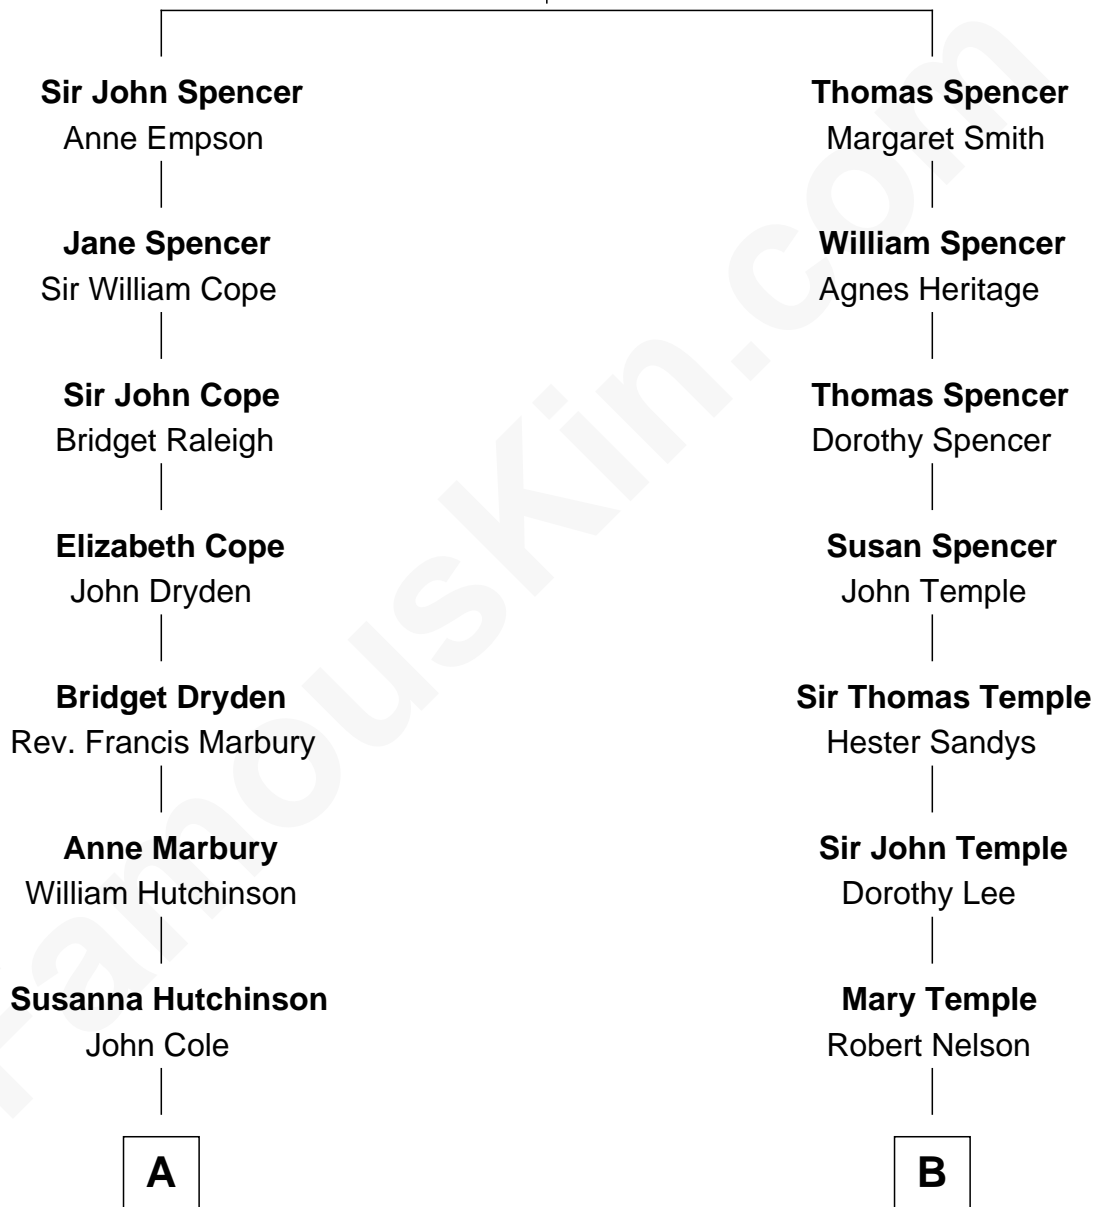

**FamousKin.com**  
**Relationship Chart of**  
**Shanghai Pierce**  
*Texas Cattleman*

13th cousin 2 times removed of

**John Kerry**  
*68th U.S. Secretary of State*

**Henry Spencer**  
 Isabel Lincoln

**A**

**Susanna Cole**  
Thomas Eldred

**Susanna Eldred**  
Jeffrey Champlin

**Emlin Champlin**  
Joseph Wilbore

**Ambless Wilbore**  
Nathaniel Stoddard

**Susanna Stoddard**  
Isaac Pearce

**Jonathan D. Pearce**  
Hanna Phillips Head

**Shanghai Pierce**  
*Texas Cattleman*

**B**

**John Nelson**  
Elizabeth Tailer

**Mehitable Nelson**  
Robert Temple

**Sir John Temple**  
Elizabeth Bowdoin

**Elizabeth Bowdoin Temple**  
Thomas Lindall Winthrop