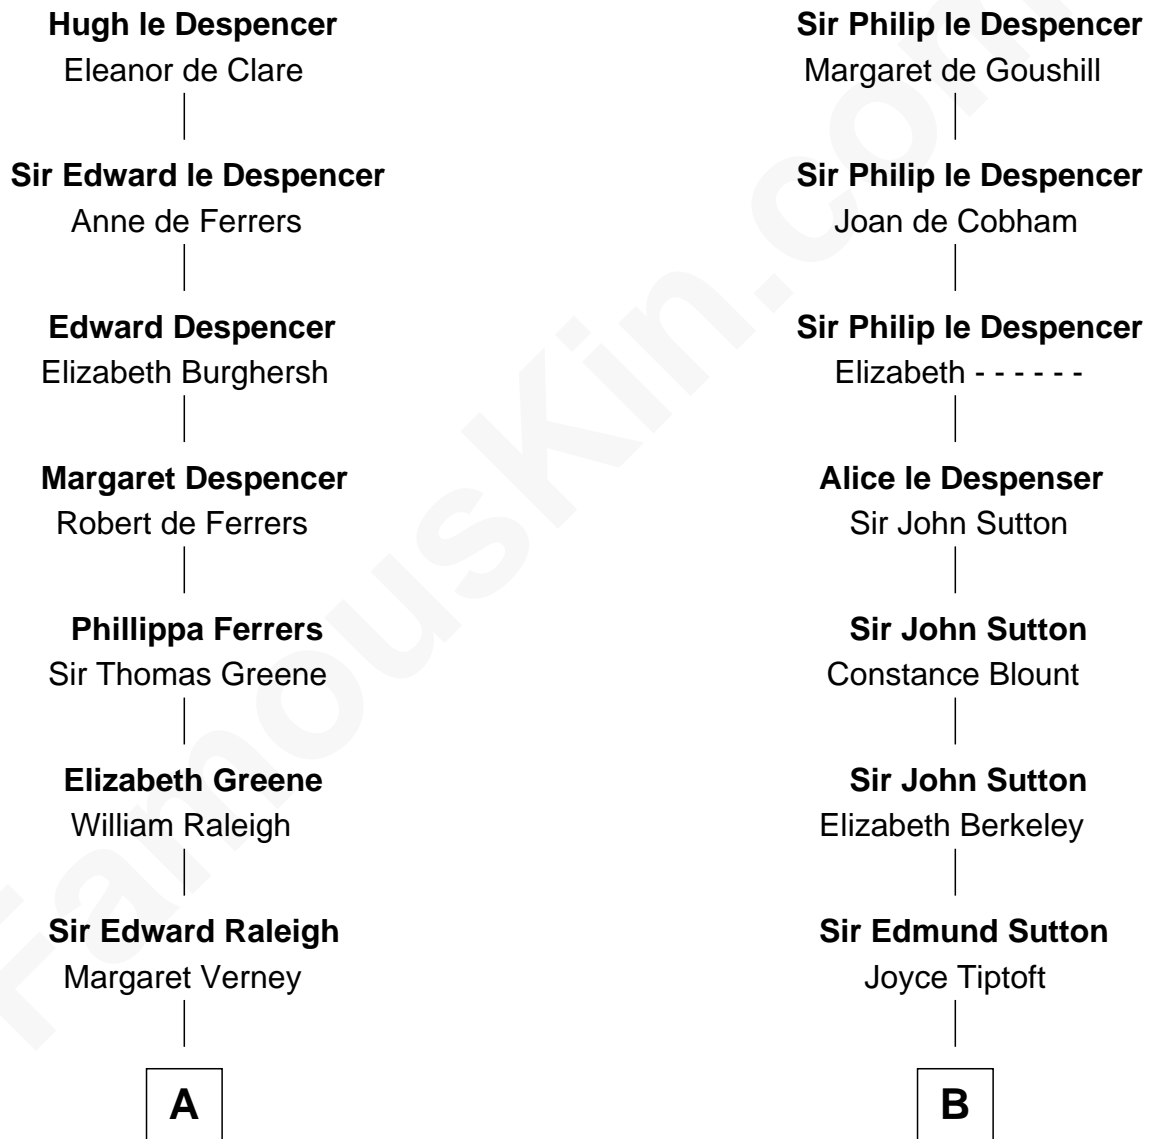

FamousKin.com Relationship Chart of

Shanghai Pierce

Texas Cattleman

19th cousin of

John Brown

American Abolitionist

Sir Hugh le Despencer

Isabella de Beauchamp

FamousKin.com