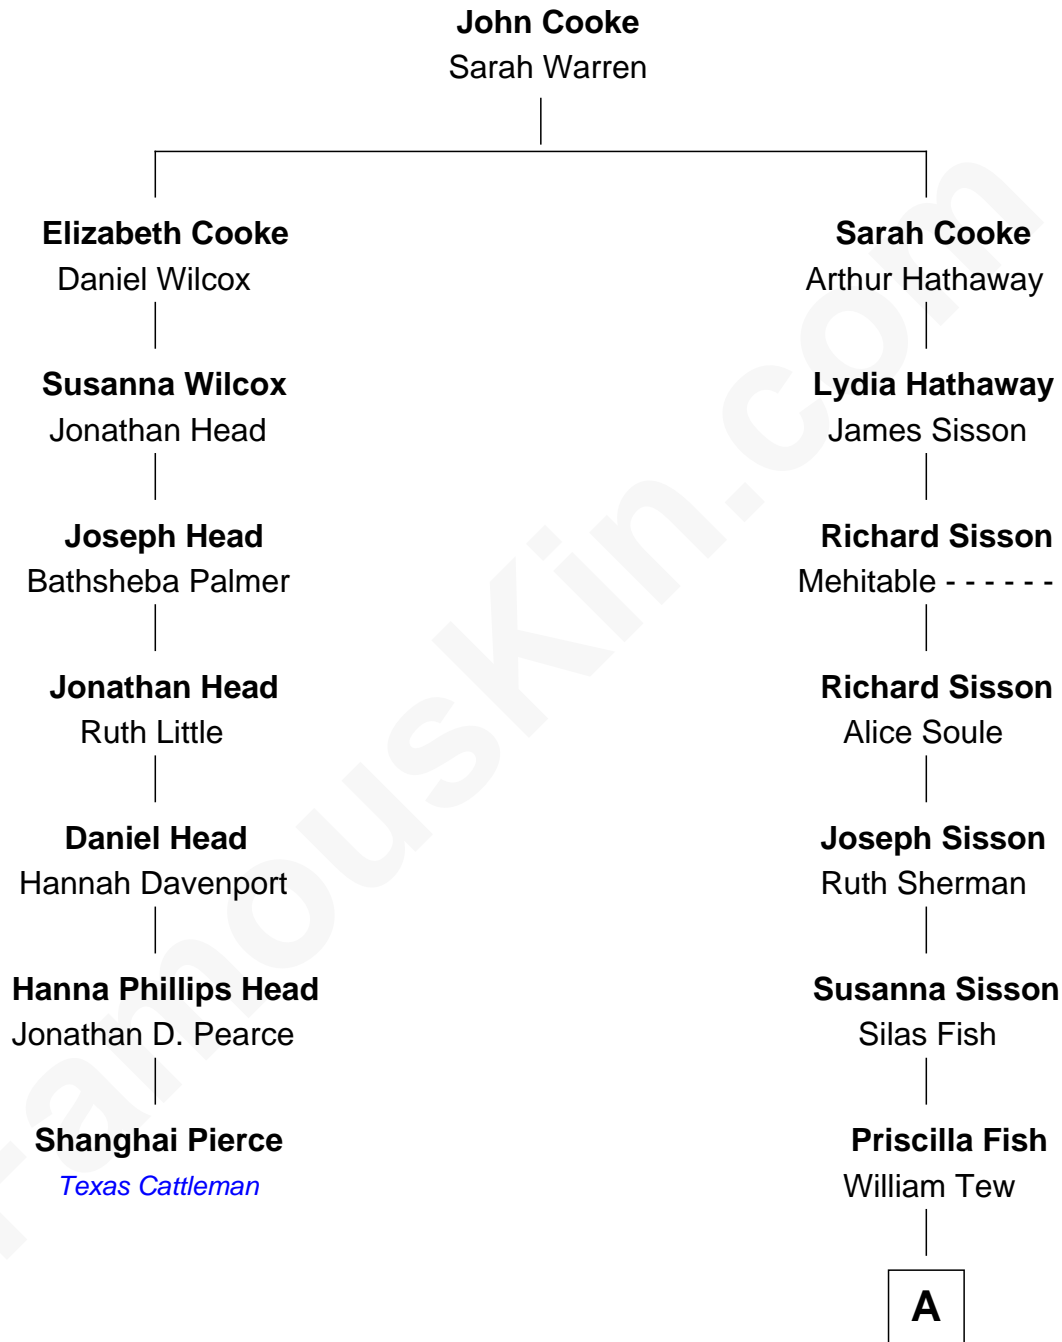

FamousKin.com
Relationship Chart of
Shanghai Pierce
Texas Cattleman

6th cousin 6 times removed of

Paget Brewster
TV Actress

A

William Henry Tew

Rhoda Burnham

Harvey William Tew

Susan D. Goodrich

James Dinsmore Tew

Elinor Edith Bechtel

John Bechtel Tew

Valerie Hathaway

Hathaway Tew

Galen Brewster

Paget Brewster

TV Actress