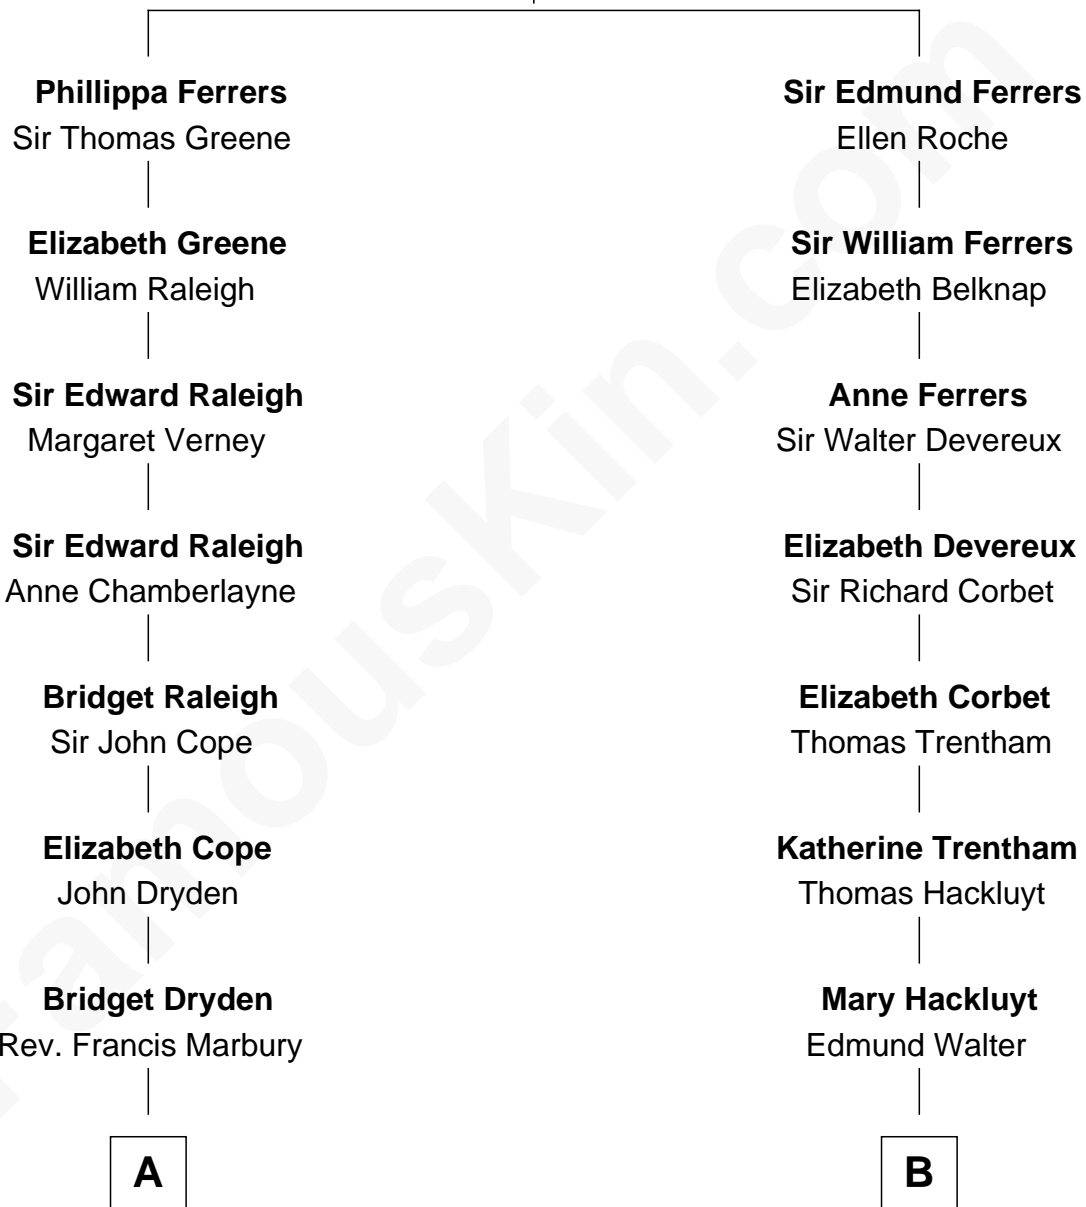

FamousKin.com
Relationship Chart of
Shanghai Pierce
Texas Cattleman

15th cousin 4 times removed of

Paget Brewster
TV Actress

Robert de Ferrers
 Margaret Despencer

C

George Washington Wales Brewster

Joan Ryerson

Galen Brewster

Hathaway Tew

Paget Brewster

TV Actress

FamousKin.com