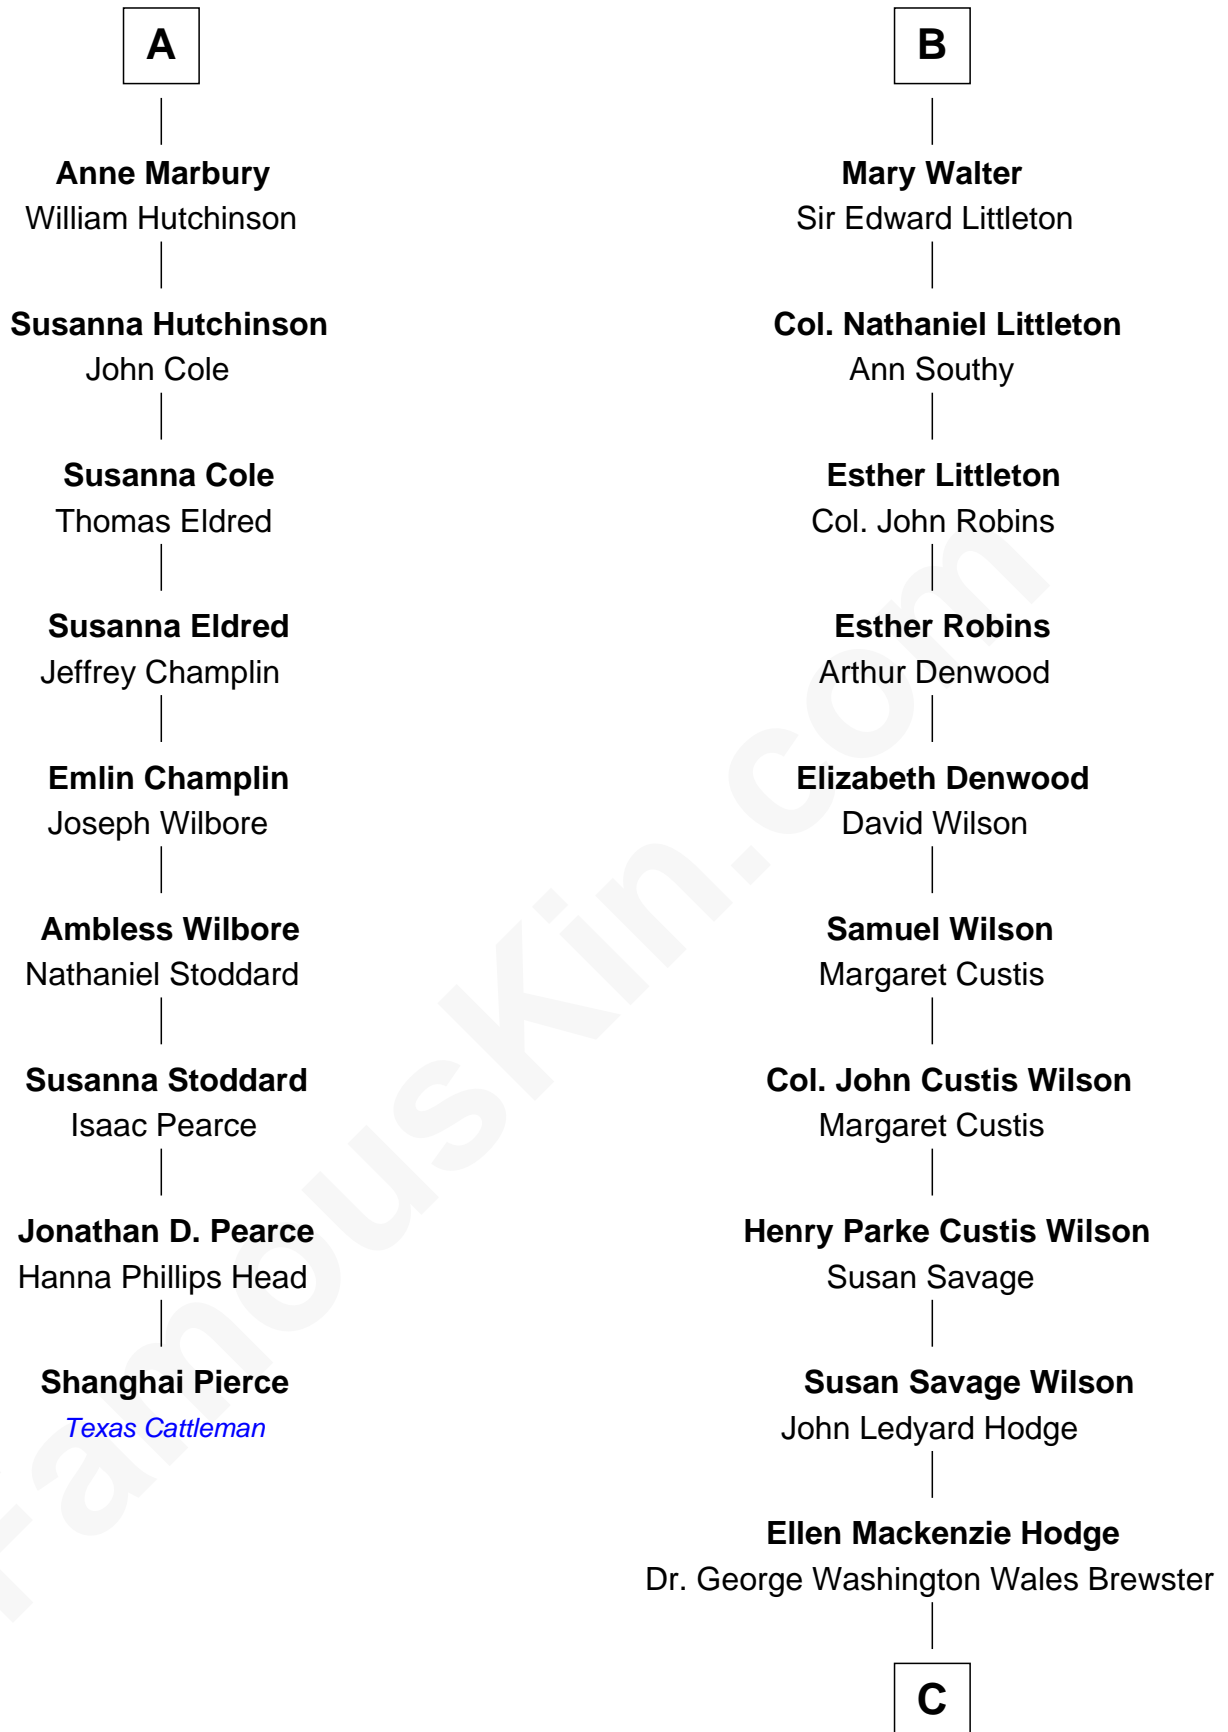

FamousKin.com
Relationship Chart of
Shanghai Pierce
Texas Cattleman

15th cousin 4 times removed of

Paget Brewster
TV Actress

Robert de Ferrers
 Margaret Despencer

C

George Washington Wales Brewster

Joan Ryerson

Galen Brewster

Hathaway Tew

Paget Brewster

TV Actress

FamousKin.com