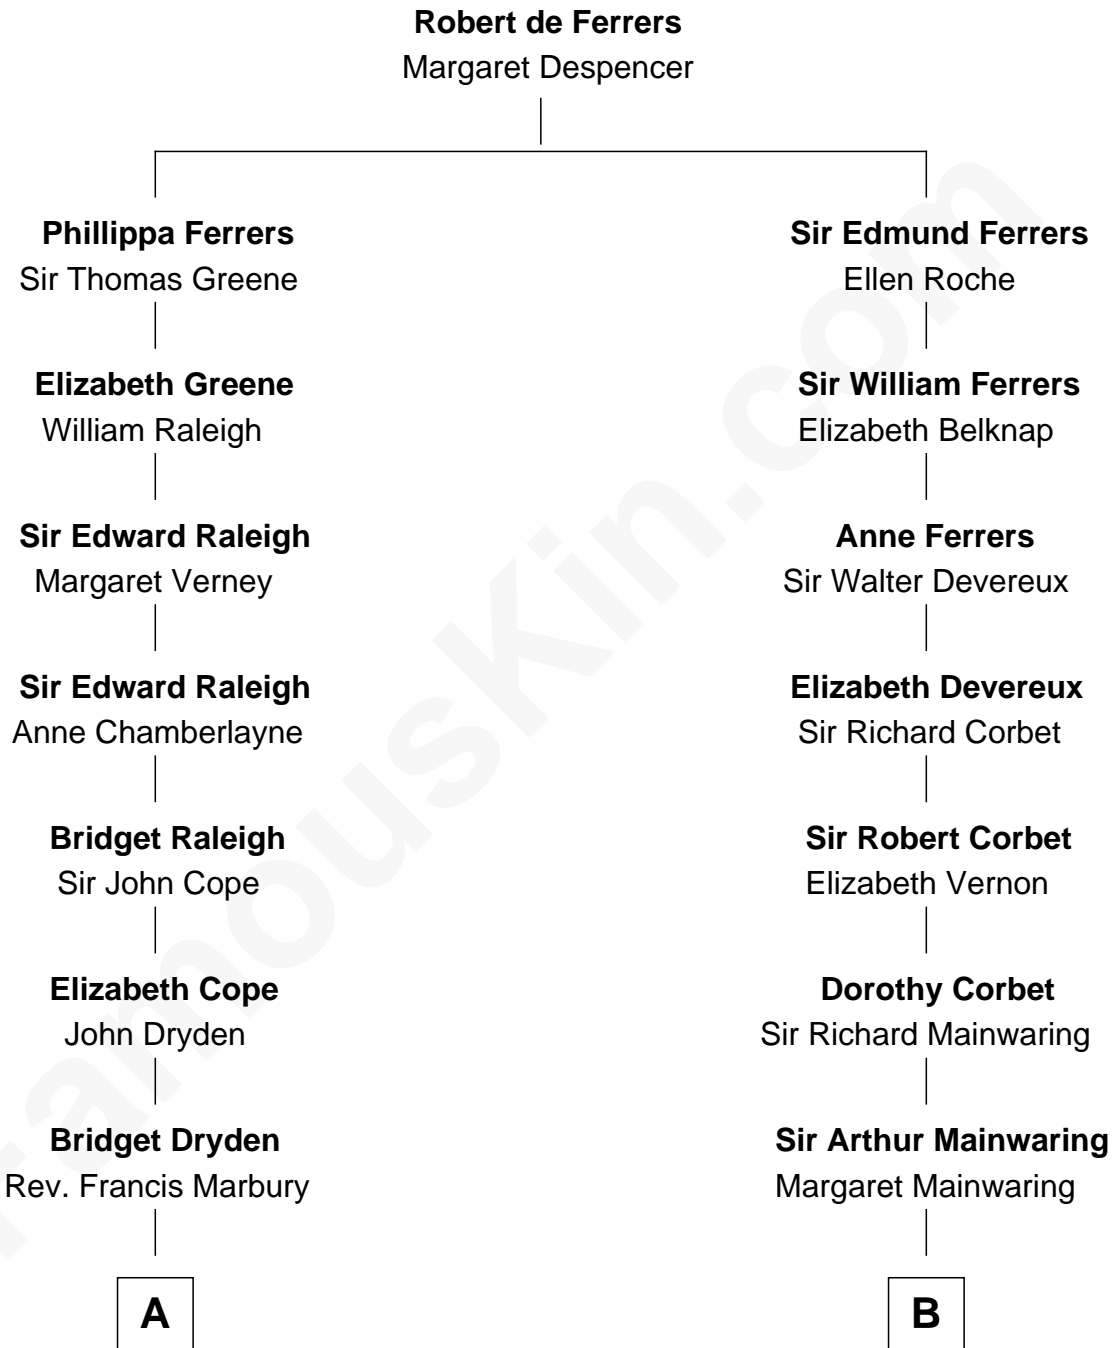

FamousKin.com
Relationship Chart of
Shanghai Pierce
Texas Cattleman

15th cousin 3 times removed of

Allen Dulles
5th Director of the C.I.A.

C

Allen Macy Dulles

Edith Foster

Allen Dulles

5th Director of the C.I.A.

FamousKin.com