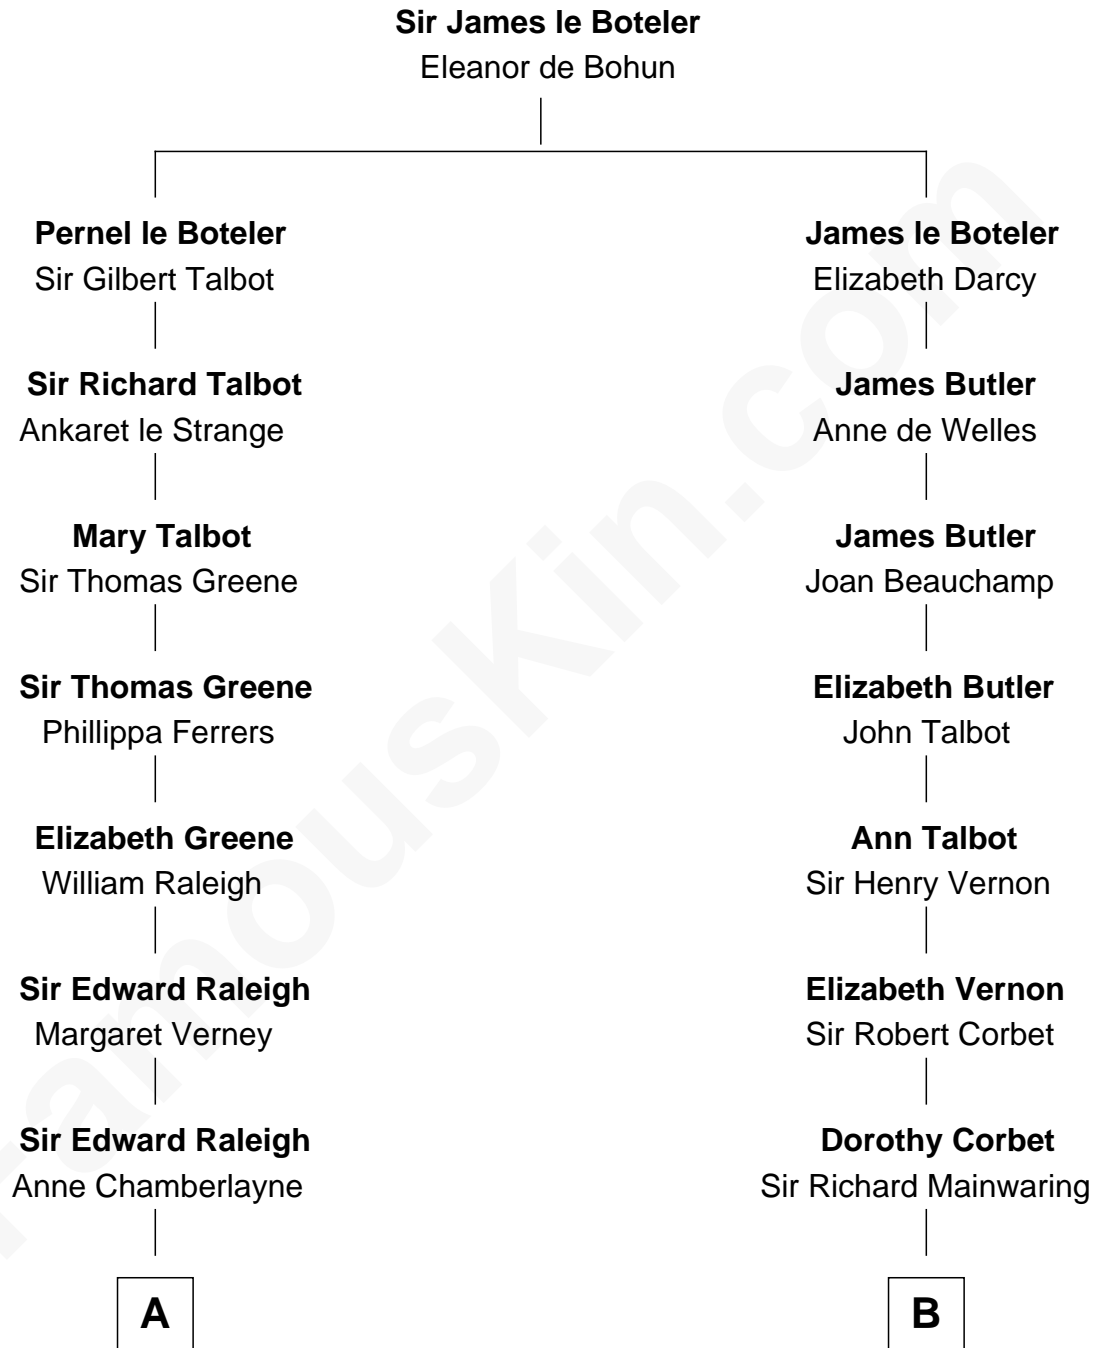

**FamousKin.com**  
**Relationship Chart of**  
**Shanghai Pierce**  
*Texas Cattleman*

18th cousin 1 time removed of

**Allen Dulles**  
*5th Director of the C.I.A.*

**C**

**Jonathan D. Pearce**  
Hanna Phillips Head

**Shanghai Pierce**  
*Texas Cattleman*

**D**

**Harriet Lathrop Winslow**  
Rev. John Welsh Dulles

**Allen Macy Dulles**  
Edith Foster

**Allen Dulles**  
*5th Director of the C.I.A.*

FamousKin.com