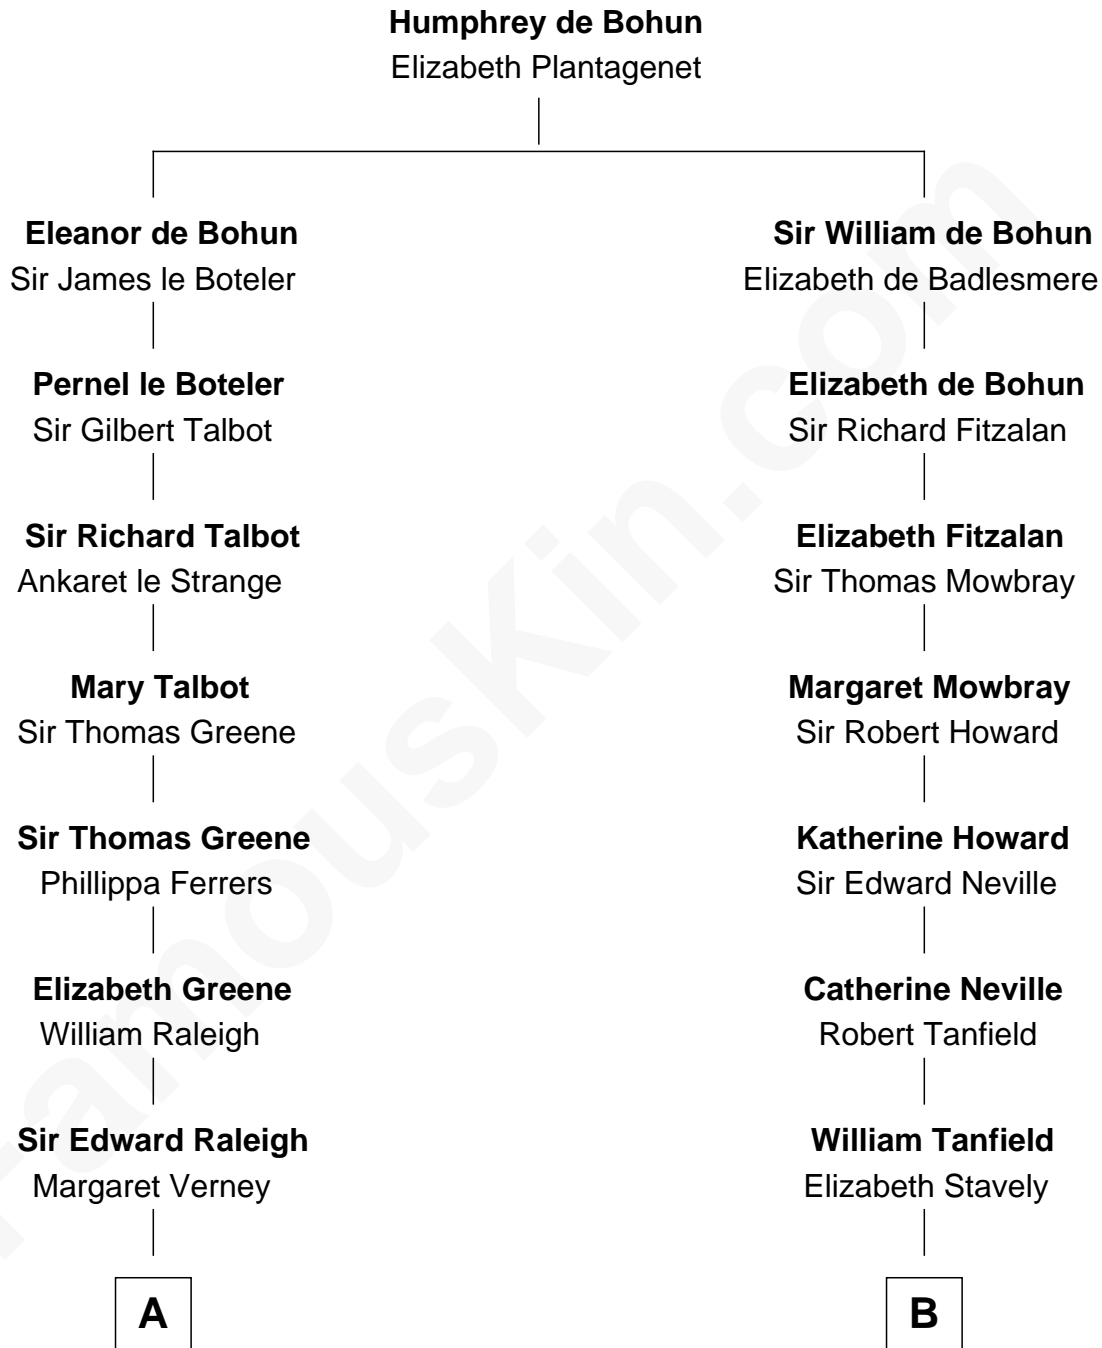

**FamousKin.com**  
**Relationship Chart of**  
**Shanghai Pierce**  
*Texas Cattleman*

19th cousin 1 time removed of  
**Upton Sinclair**  
*Pulitzer Prize Winning Novelist*

**C**

**Susanna Stoddard**

Isaac Pearce

**Jonathan D. Pearce**

Hanna Phillips Head

**Shanghai Pierce**

*Texas Cattleman*

**D**

**Sarah Skipwith Kennon**

Arthur Sinclair

**Arthur Sinclair**