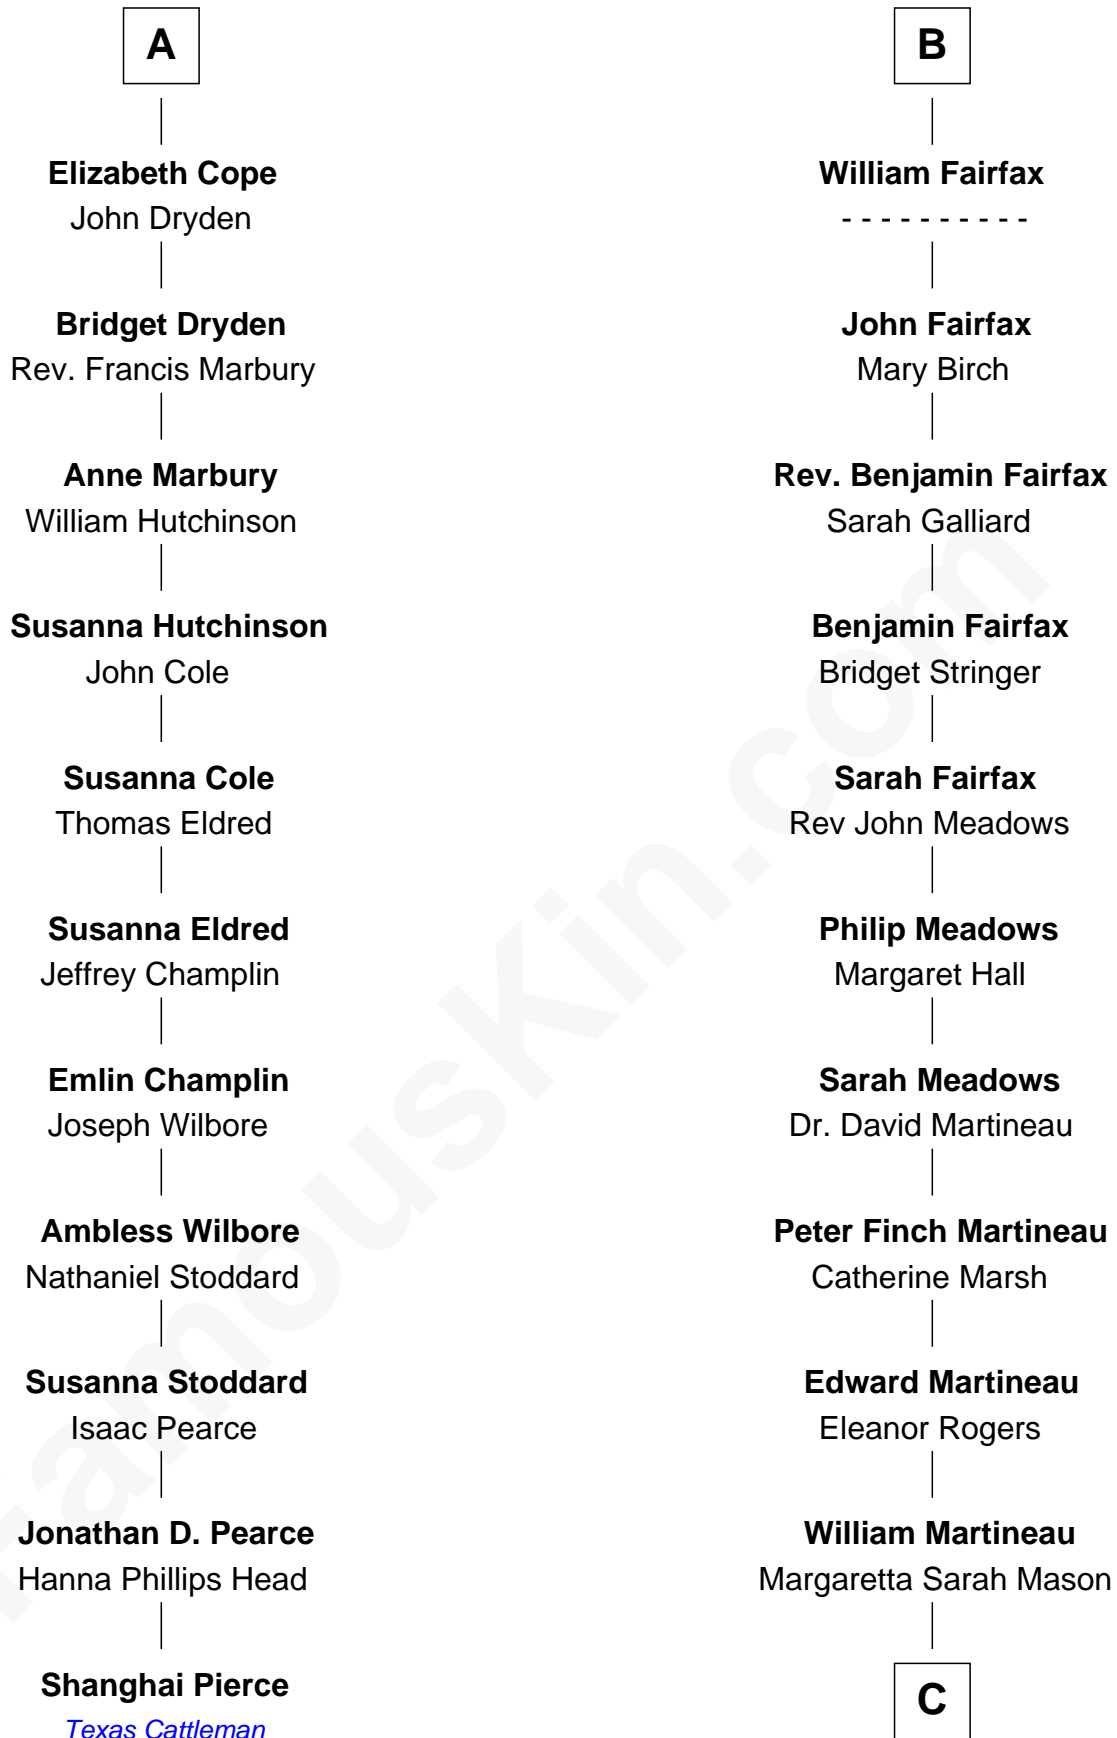

## Relationship Chart of

### Shanghai Pierce

*Texas Cattleman*

17th cousin 3 times removed of

**Guy Ritchie**  
*British Filmmaker*

**C**

**Edith Jane Martineau**

Vivian Guy Ouseley McLaughlin

**Doris Margaretta McLaughlin**

Stuart John Ritchie

**John Vivian Ritchie**

Amber Mary Parkinson

**Guy Ritchie**

*British Filmmaker*