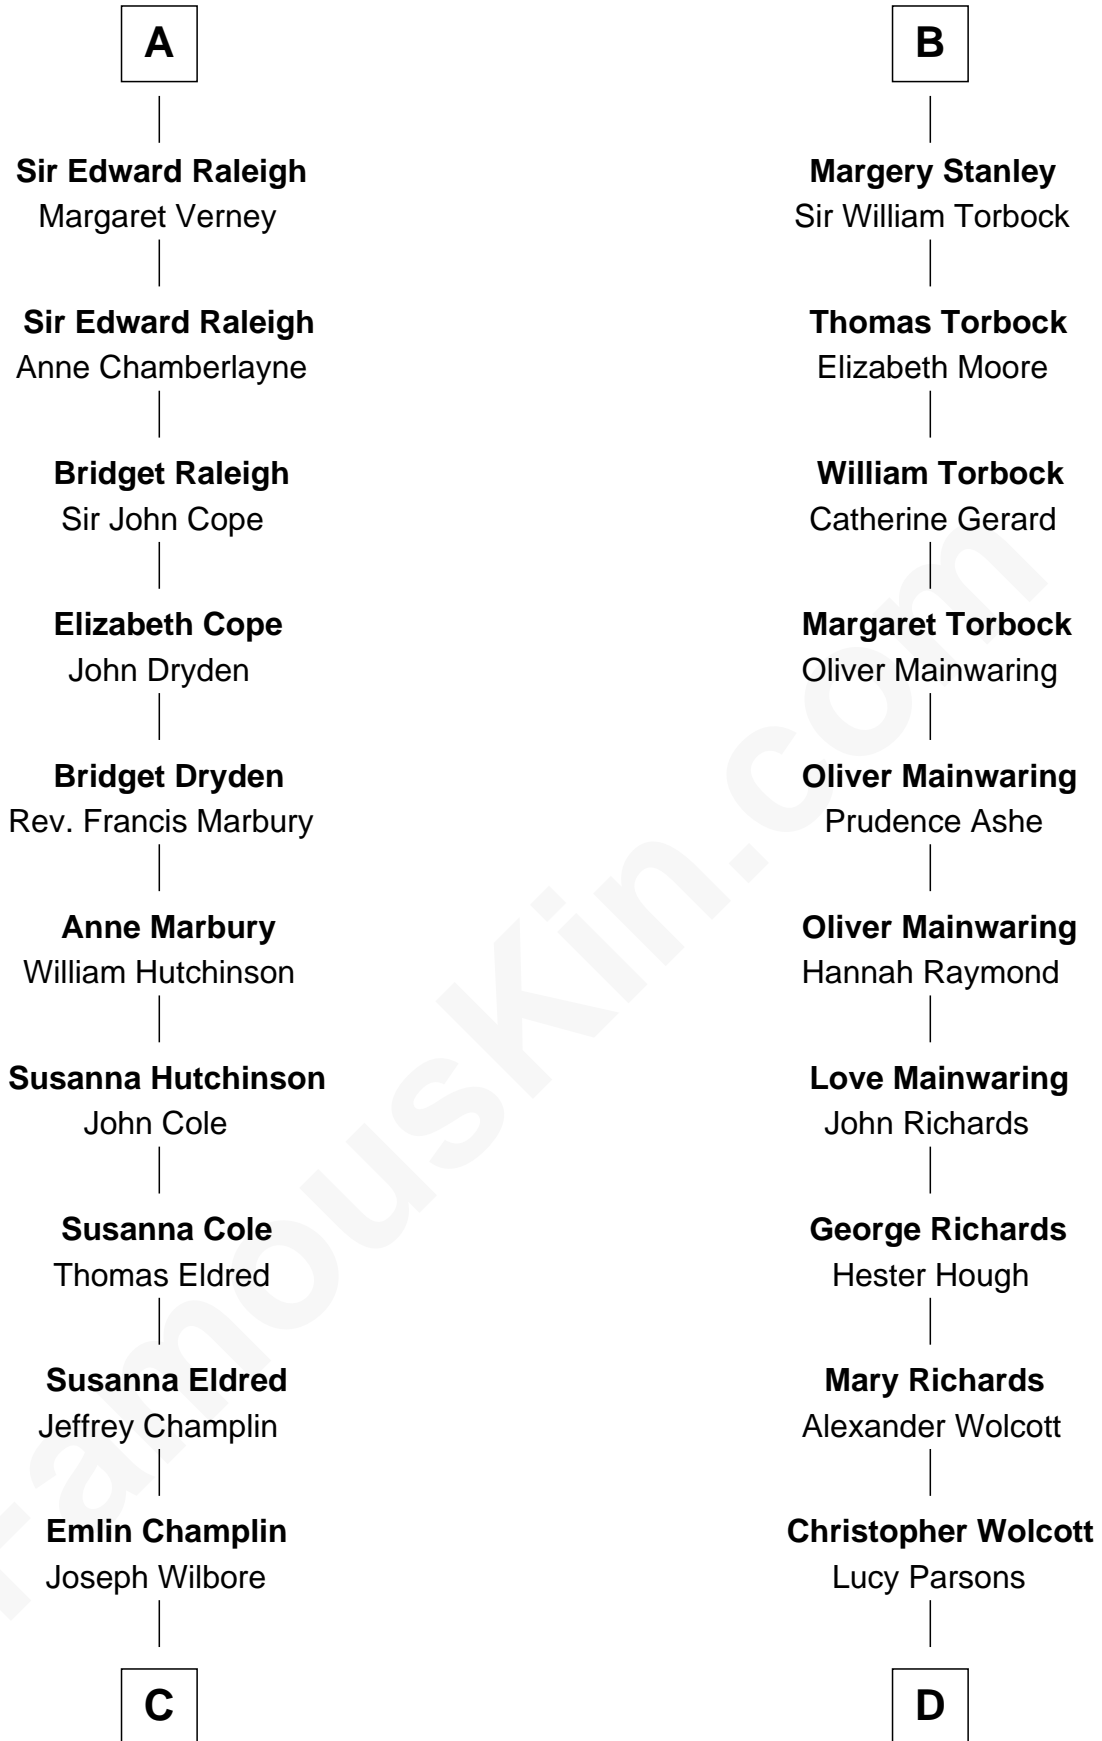

FamousKin.com

Relationship Chart of

Shanghai Pierce

Texas Cattleman

20th cousin of

Buckminster Fuller

Author, Architect, and Inventor

C

Ambless Wilbore
Nathaniel Stoddard

Susanna Stoddard
Isaac Pearce

Jonathan D. Pearce
Hanna Phillips Head

Shanghai Pierce
Texas Cattleman

D

Christopher Columbus Wolcott
Susan Blinn

Caroline Matilda Wolcott
Martin Andrews