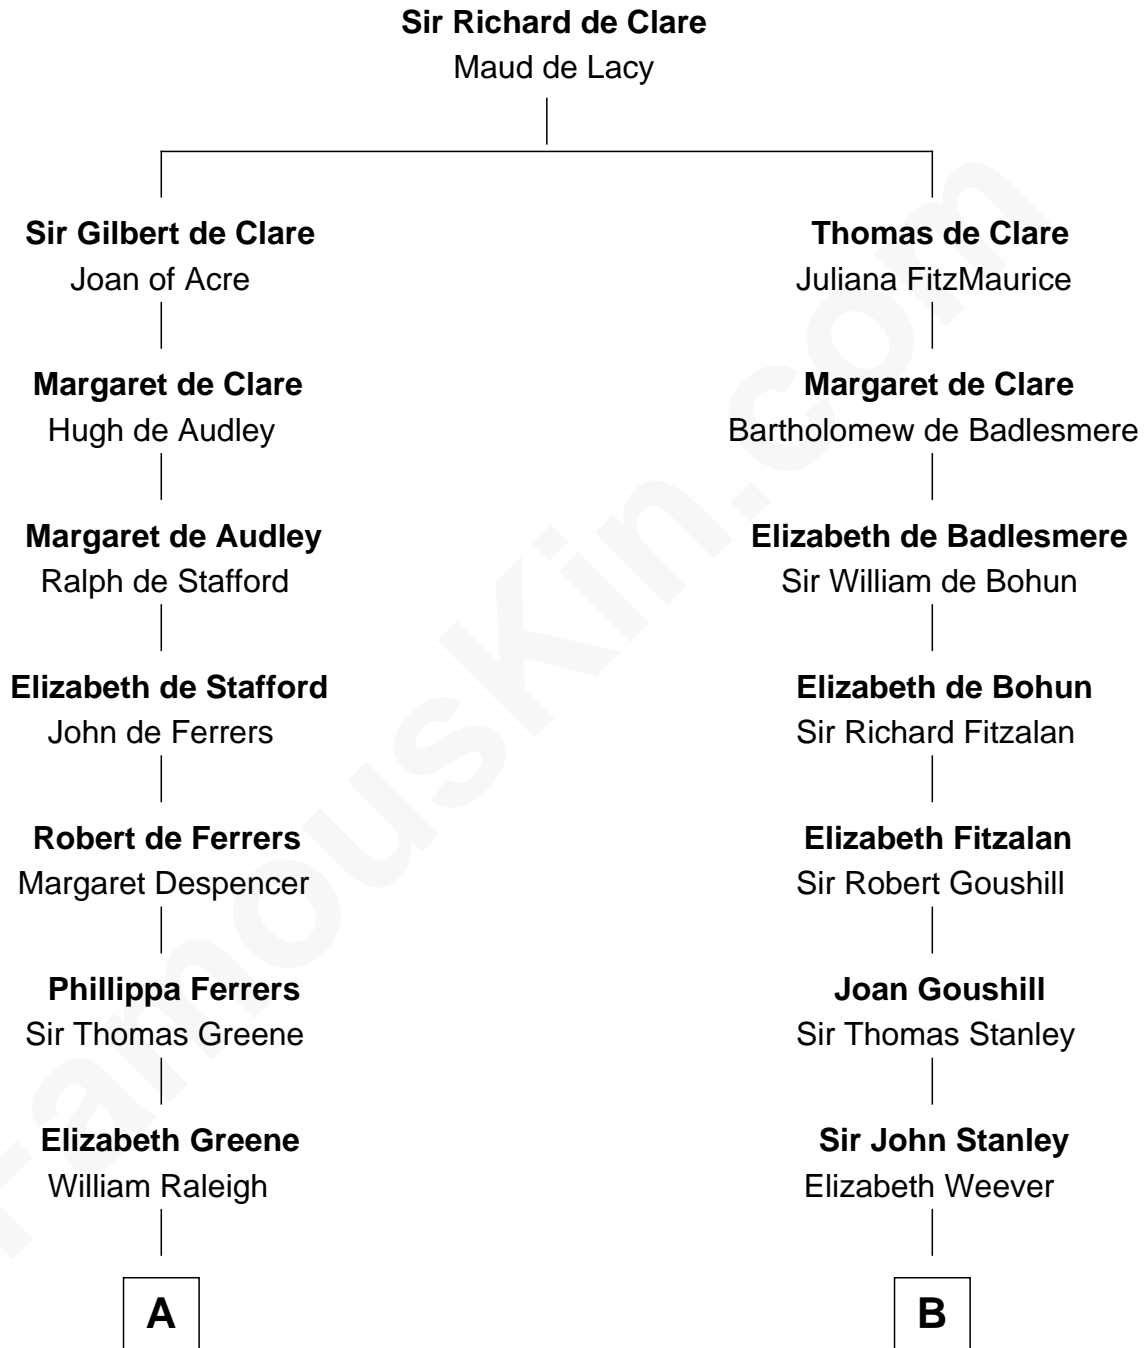

FamousKin.com

Relationship Chart of

Shanghai Pierce

Texas Cattleman

20th cousin of

Buckminster Fuller

Author, Architect, and Inventor

C

Ambless Wilbore
Nathaniel Stoddard

Susanna Stoddard
Isaac Pearce

Jonathan D. Pearce
Hanna Phillips Head

Shanghai Pierce
Texas Cattleman

D

Christopher Columbus Wolcott
Susan Blinn

Caroline Matilda Wolcott
Martin Andrews