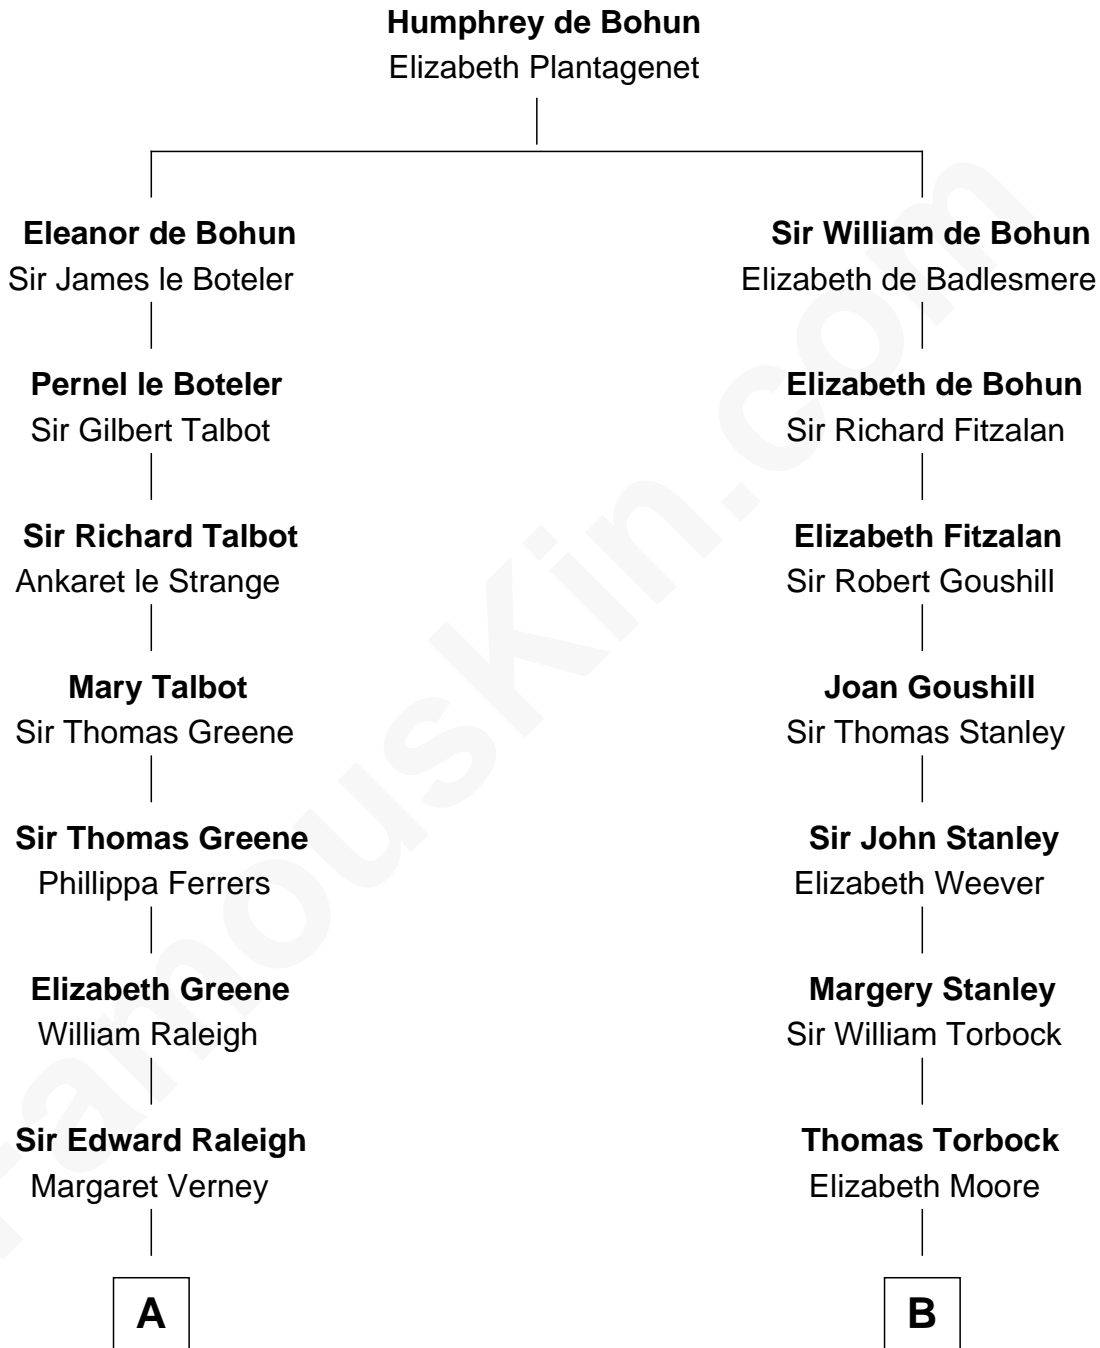

FamousKin.com

Relationship Chart of

Shanghai Pierce

Texas Cattleman

18th cousin 1 time removed of

Buckminster Fuller
Author, Architect, and Inventor

C

Susanna Stoddard

Isaac Pearce

Jonathan D. Pearce

Hanna Phillips Head

Shanghai Pierce

Texas Cattleman

D

Caroline Wolcott Andrews

Richard Buckminster Fuller