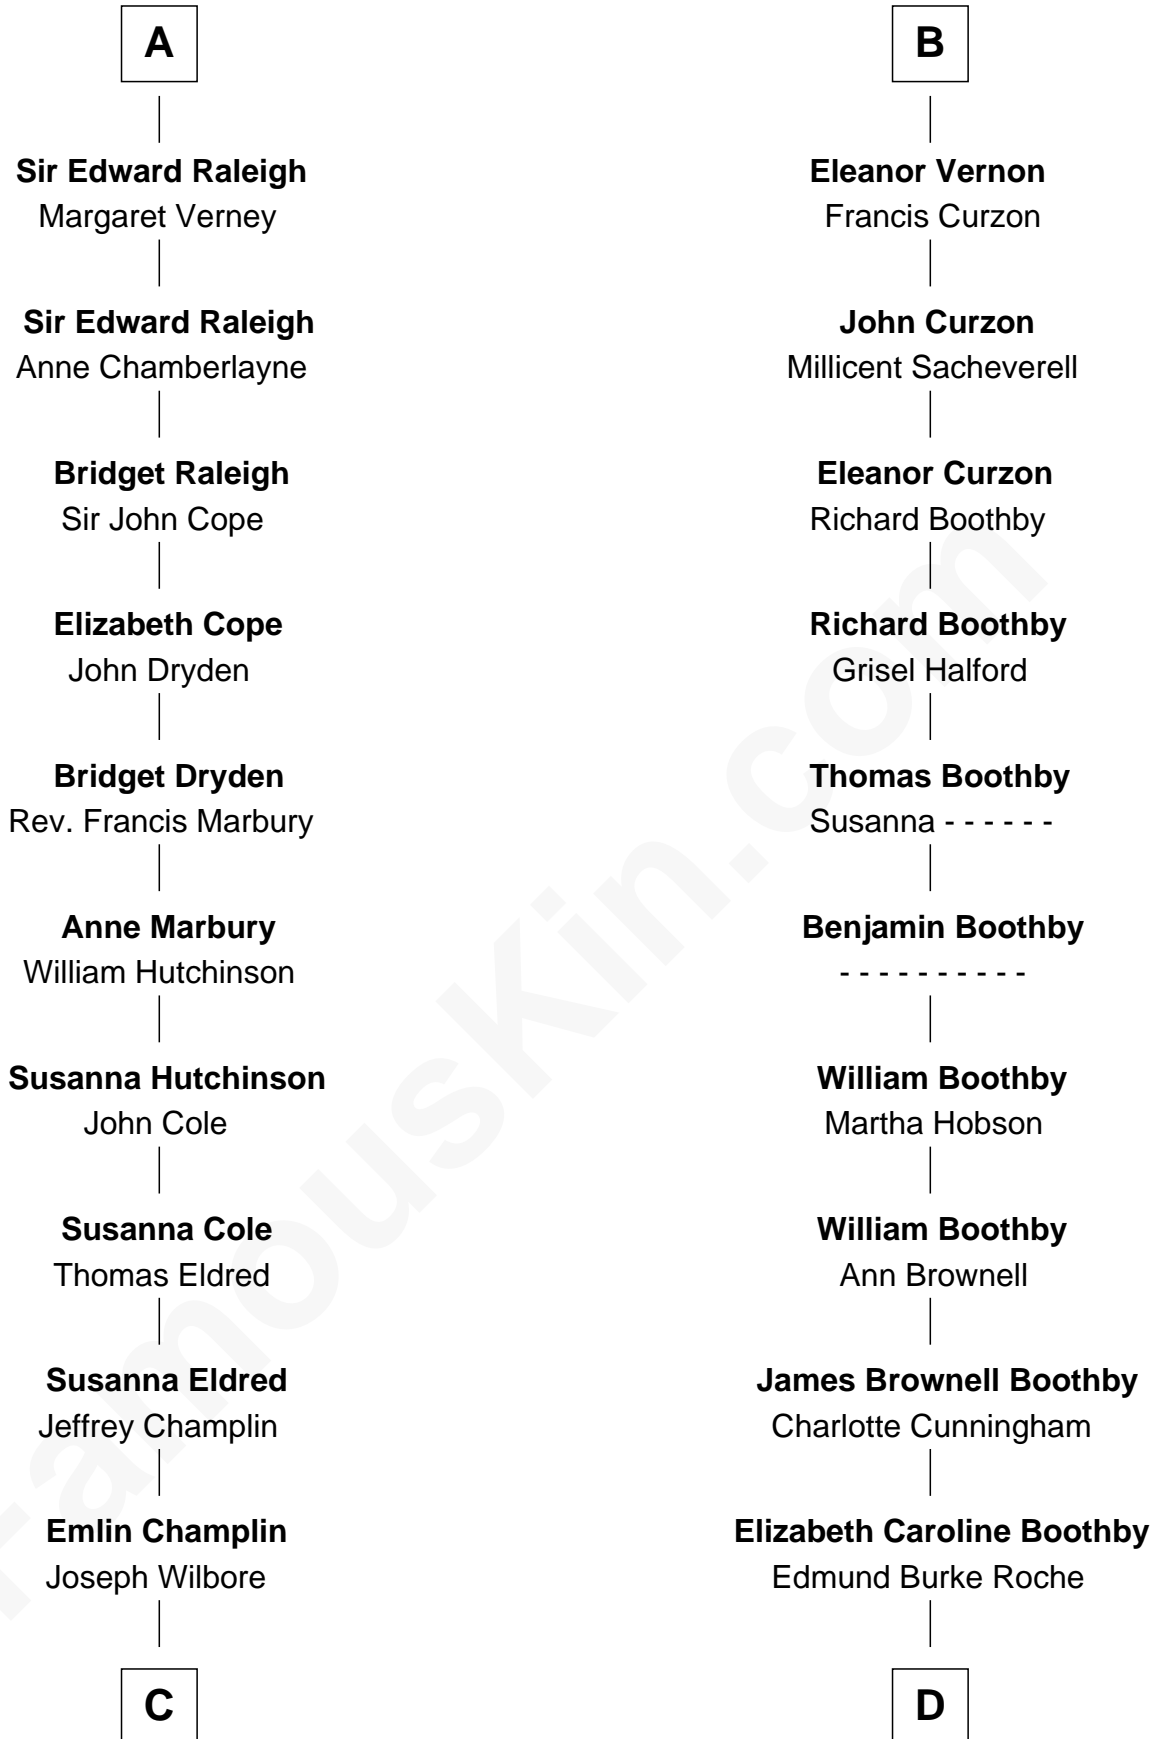

FamousKin.com
Relationship Chart of
Shanghai Pierce
Texas Cattleman

20th cousin 1 time removed of

Oliver Platt
Movie Actor

C

Ambless Wilbore
Nathaniel Stoddard

Susanna Stoddard
Isaac Pearce

Jonathan D. Pearce
Hanna Phillips Head

Shanghai Pierce
Texas Cattleman

D

James Boothby Burke Roche
Frances Eleanor Work

Cynthia Burke Roche
Arthur Scott Burden

Eileen Burden
Walter Maynard

Sheila Maynard
Nicholas Platt

Oliver Platt
Movie Actor