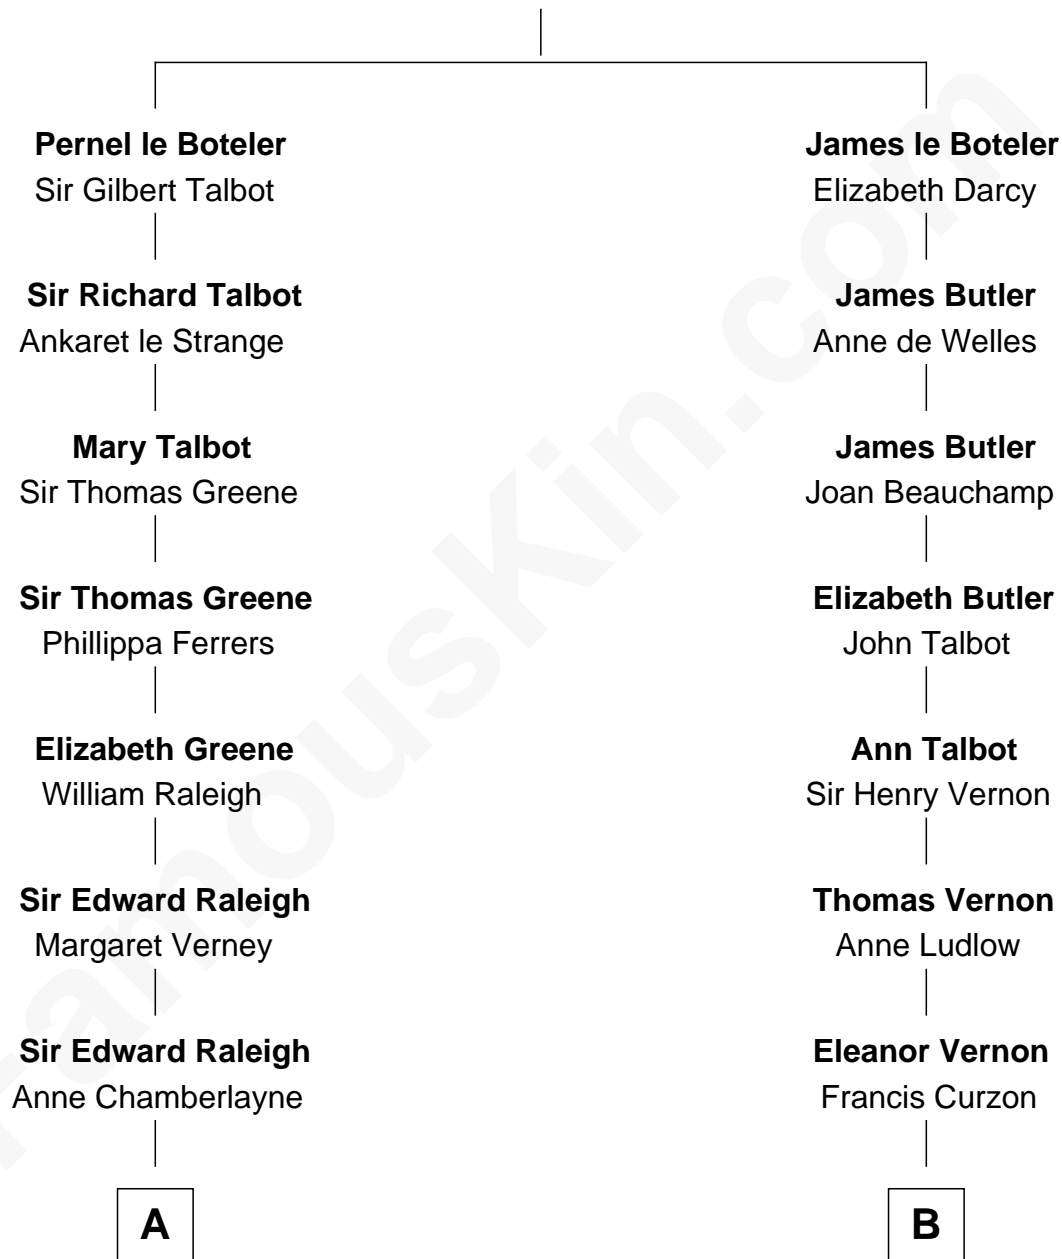

FamousKin.com
Relationship Chart of
Shanghai Pierce
Texas Cattleman

18th cousin 2 times removed of

Oliver Platt
Movie Actor

Sir James le Boteler
 Eleanor de Bohun

C

Jonathan D. Pearce
Hanna Phillips Head

Shanghai Pierce
Texas Cattleman

D

Cynthia Burke Roche
Arthur Scott Burden

Eileen Burden
Walter Maynard

Sheila Maynard
Nicholas Platt

Oliver Platt
Movie Actor

FamousKin.com