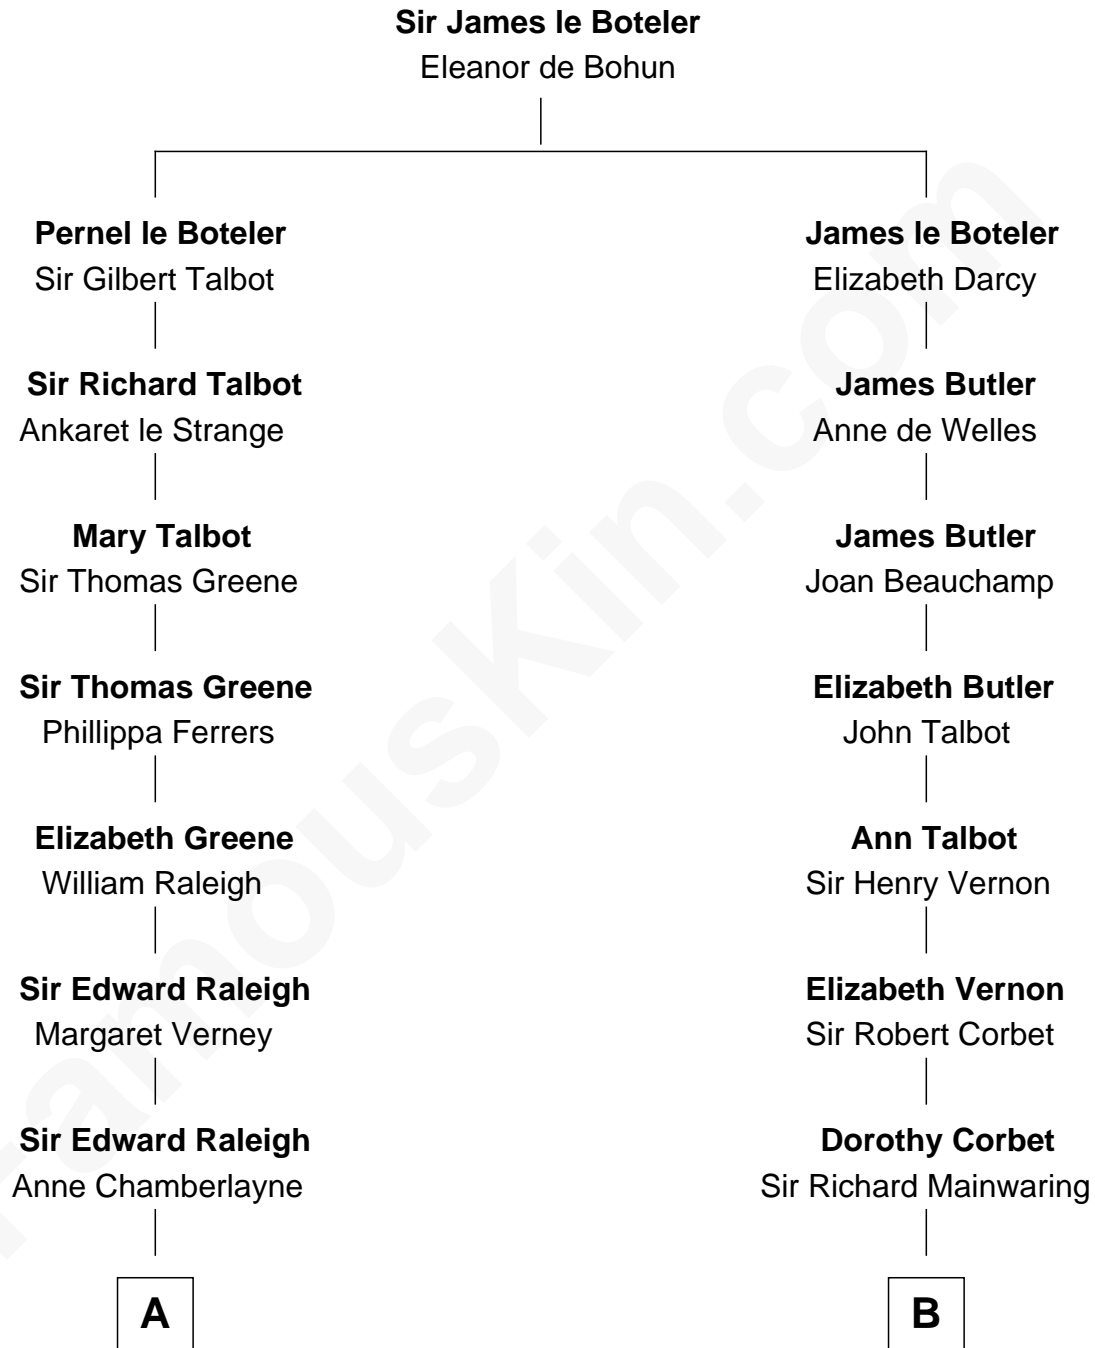

FamousKin.com
Relationship Chart of
Shanghai Pierce
Texas Cattleman

17th cousin 1 time removed of
Marjorie Post
Founder of General Foods

C

Jonathan D. Pearce
Hanna Phillips Head

Shanghai Pierce
Texas Cattleman

FamousKin.com