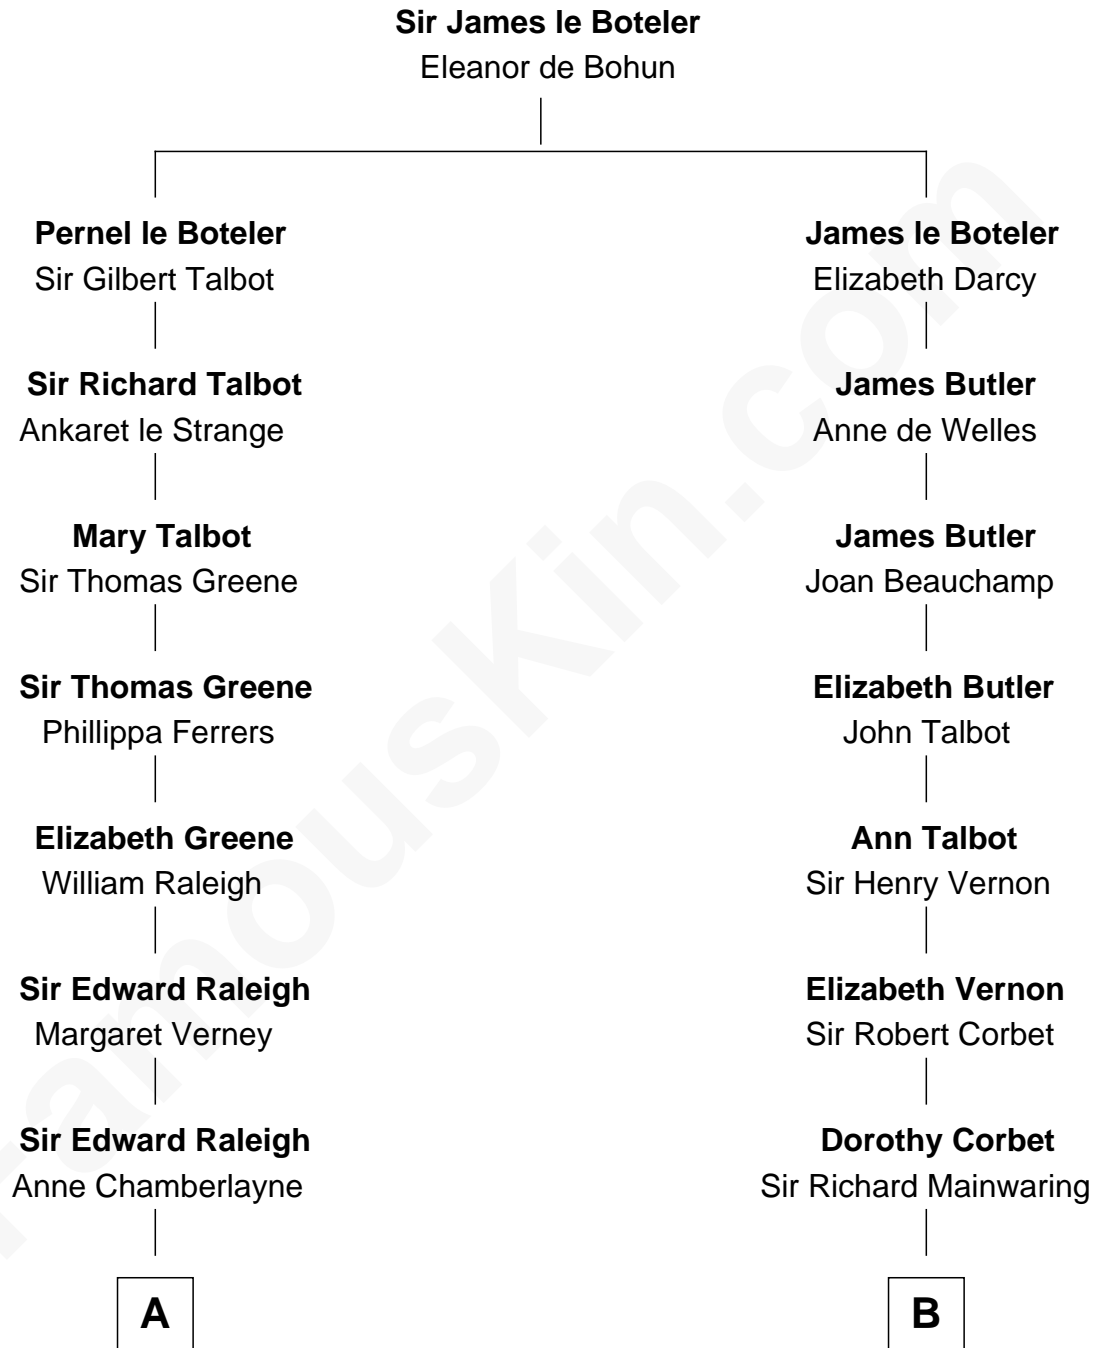

**FamousKin.com**  
**Relationship Chart of**  
**Shanghai Pierce**  
*Texas Cattleman*

16th cousin 2 times removed of

**C. W. Post**  
*Founder of Post Cereals*

**C**

Jonathan D. Pearce  
Hanna Phillips Head

Shanghai Pierce  
*Texas Cattleman*

FamousKin.com