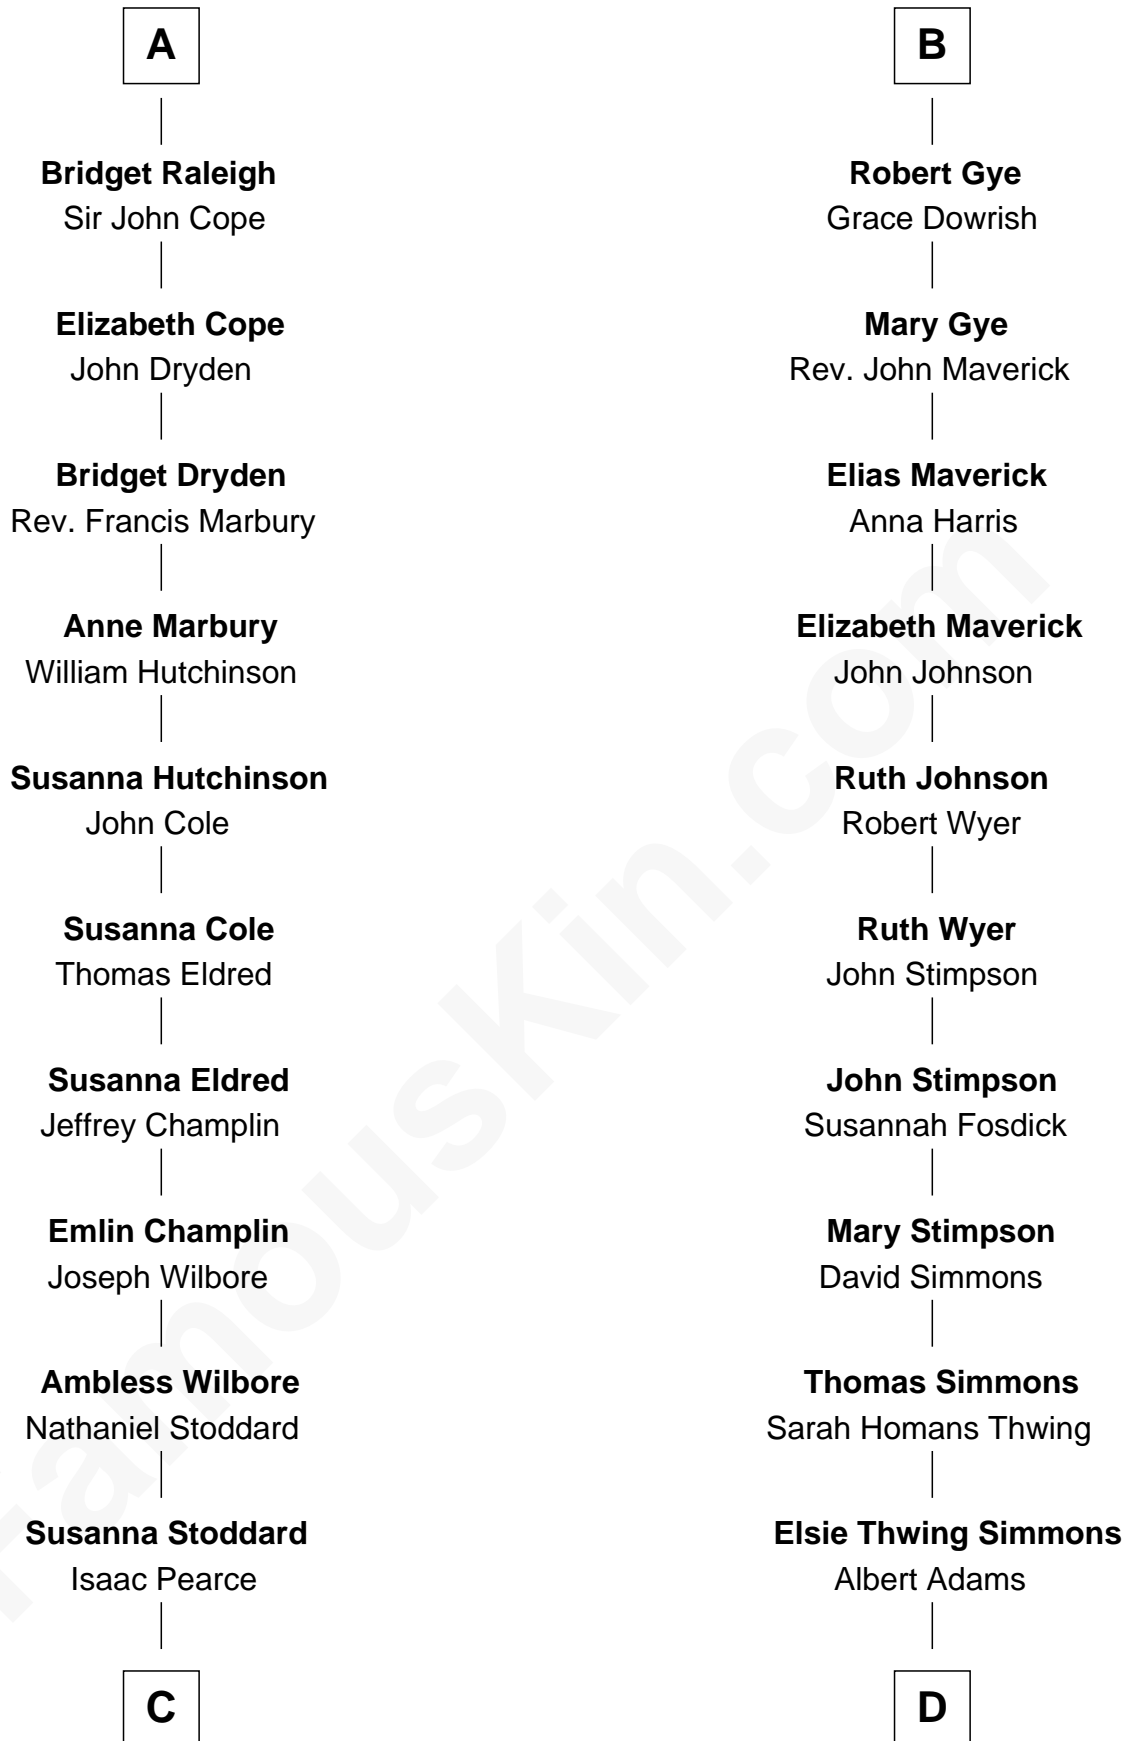

## Relationship Chart of

### Shanghai Pierce

*Texas Cattleman*

18th cousin 1 time removed of

**Pete Seeger**  
*American Folk Singer*

**Edmund Fitzalan**  
Alice de Warenne

**C**

**Jonathan D. Pearce**  
Hanna Phillips Head

**Shanghai Pierce**  
*Texas Cattleman*

**D**

**Elsie Simmons Adams**  
Charles Louis Seeger

**Charles Louis Seeger**  
Constance de Clyver Edson

**Pete Seeger**  
*American Folk Singer*

FamousKin.com