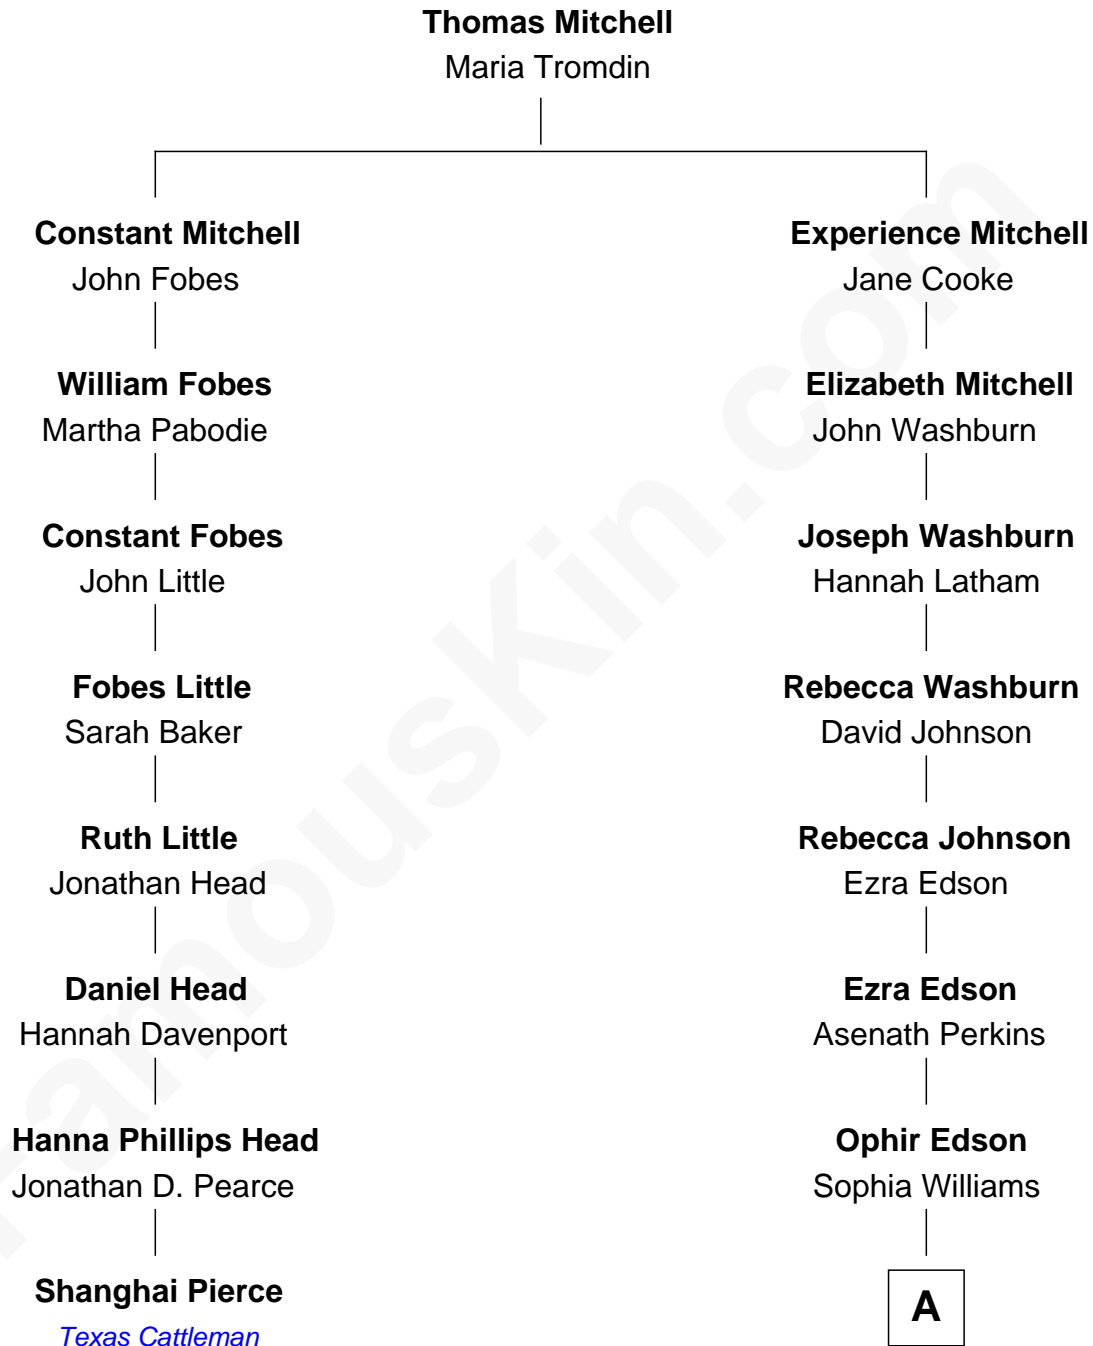

## Relationship Chart of

### Shanghai Pierce

*Texas Cattleman*

7th cousin 3 times removed of

**Pete Seeger**  
*American Folk Singer*

**A**

—  
**Cyrus Edson**

Martha Davidson Nelson

—  
**John Tracey Edson**

Winona de Clyver Charlier

—  
**Constance de Clyver Edson**

Charles Louis Seeger

—  
**Pete Seeger**

*American Folk Singer*