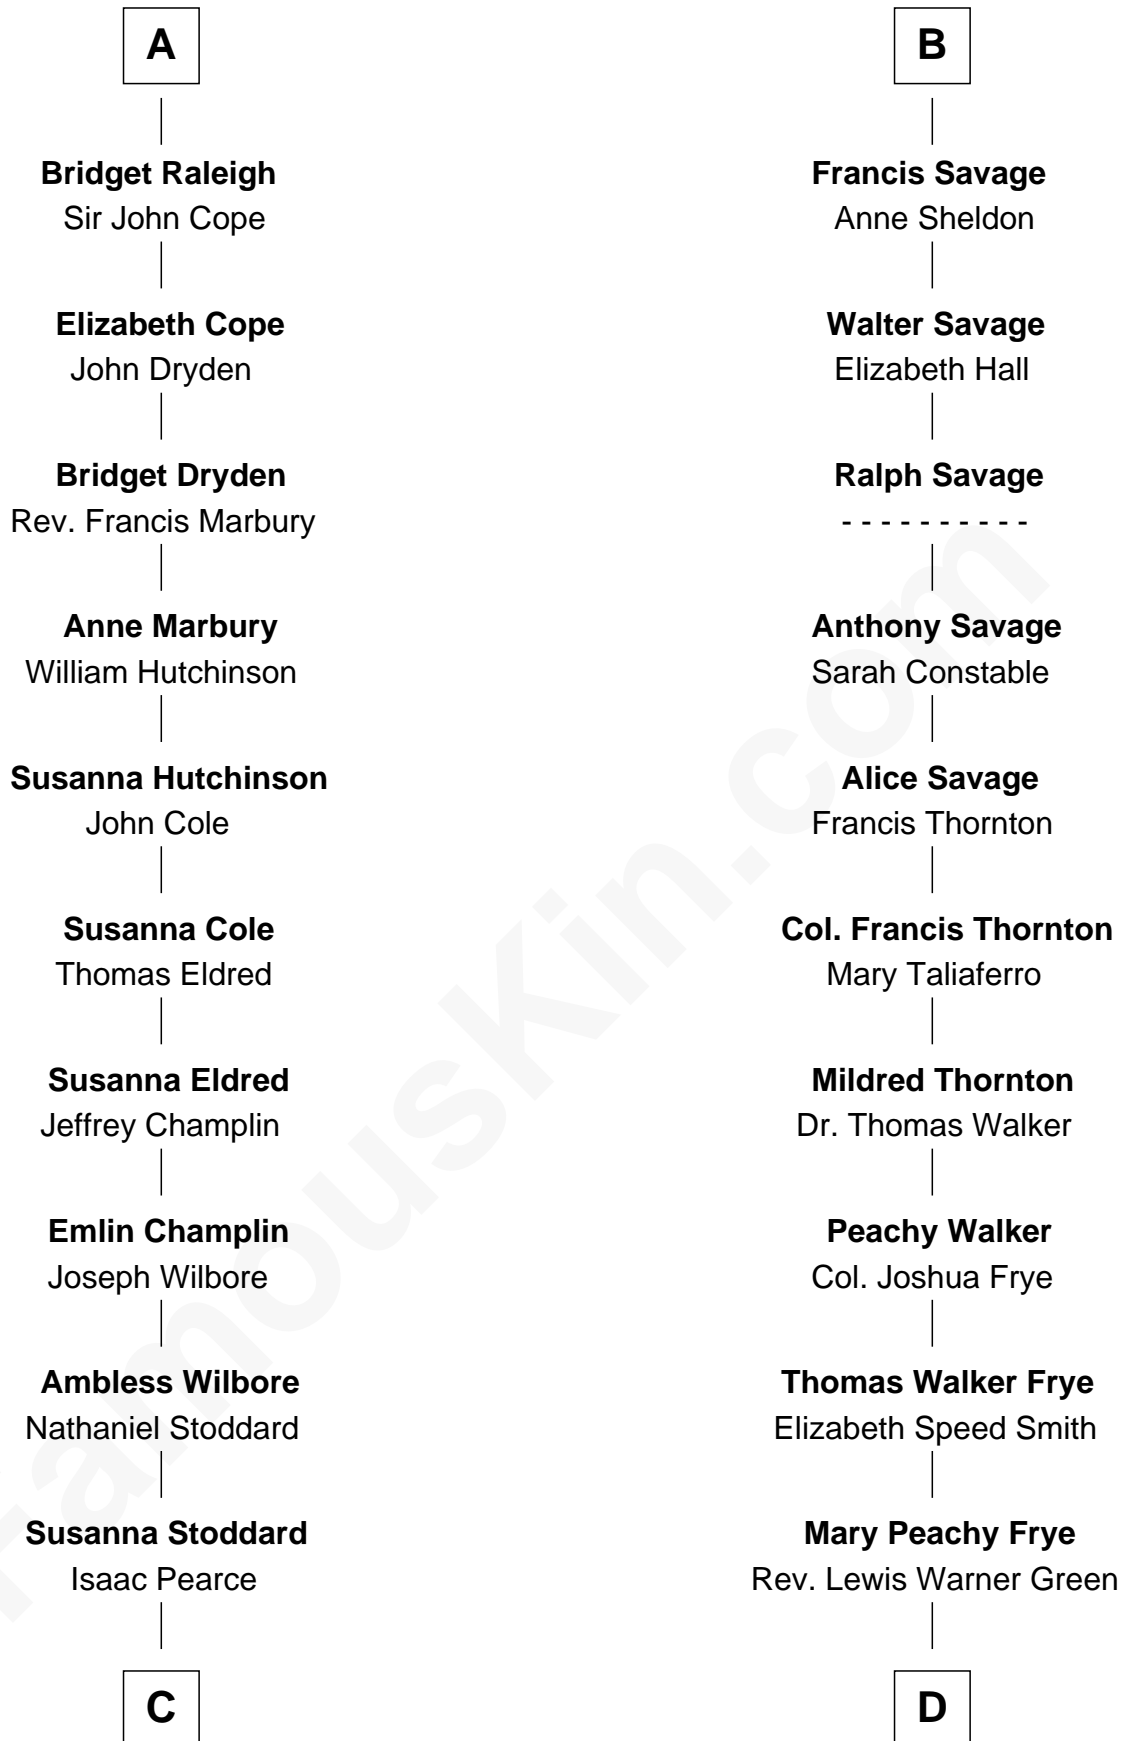

FamousKin.com
Relationship Chart of
Shanghai Pierce
Texas Cattleman

18th cousin 2 times removed of

Adlai Stevenson III
U.S. Senator from Illinois

Edmund Fitzalan
 Alice de Warenne

C

Jonathan D. Pearce
Hanna Phillips Head

Shanghai Pierce
Texas Cattleman

D

Letitia Green
Adlai Ewing Stevenson

Lewis Green Stevenson
Helen Louise Davis

Adlai Ewing Stevenson
Ellen Borden

Adlai Stevenson III
U.S. Senator from Illinois

FamousKin.com