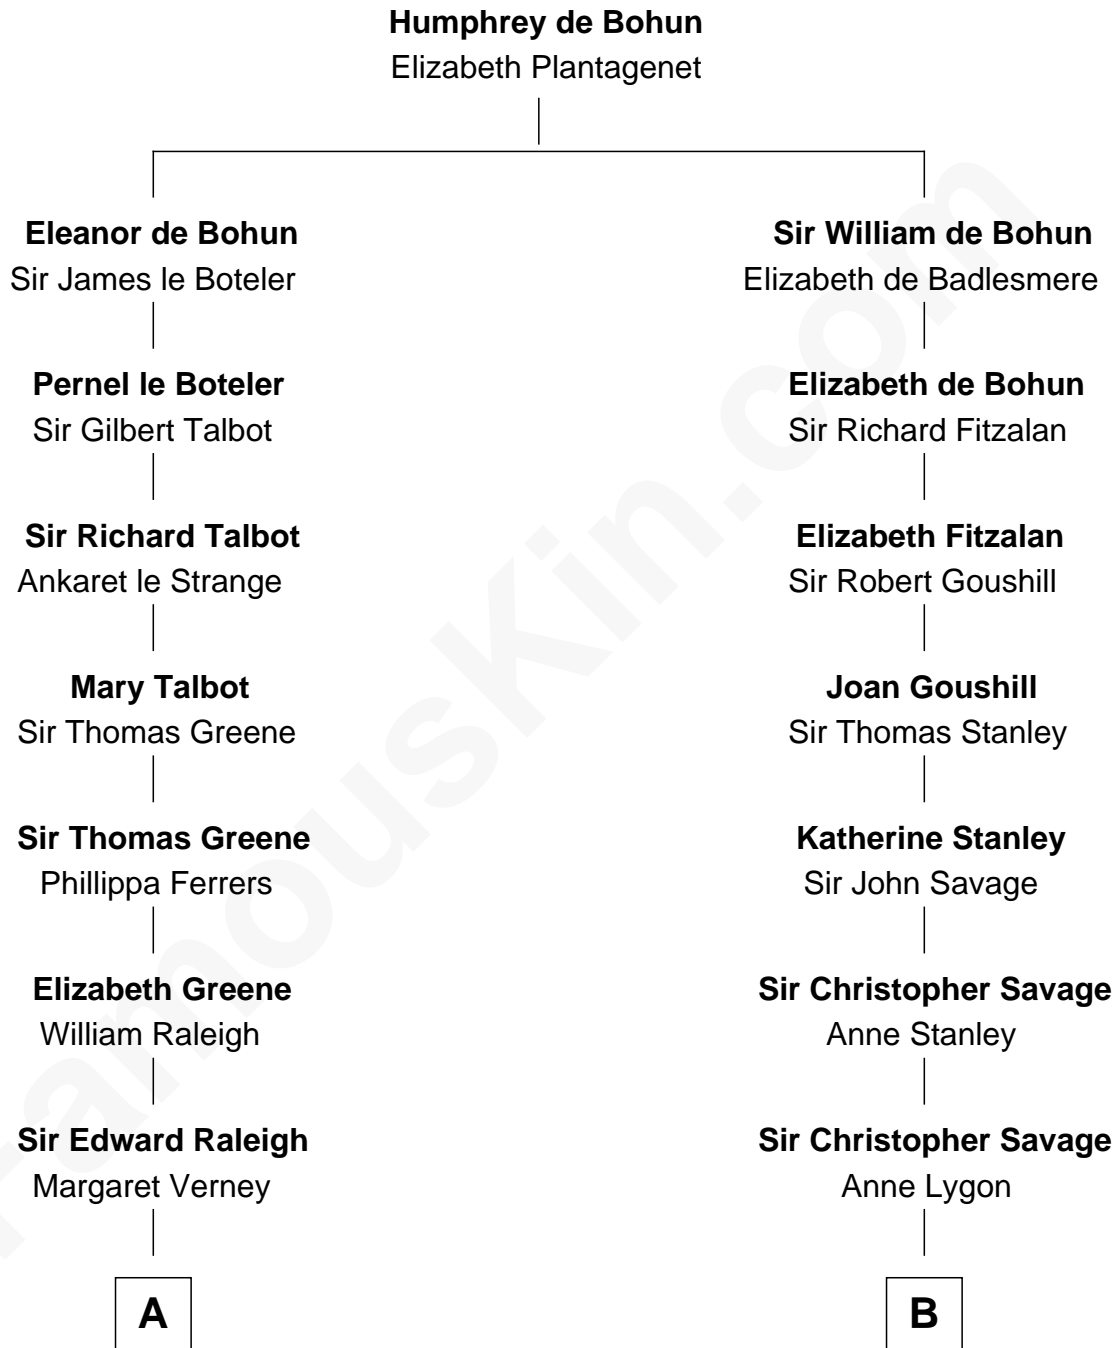

FamousKin.com
Relationship Chart of
Shanghai Pierce
Texas Cattleman

19th cousin 1 time removed of

Adlai Stevenson III
U.S. Senator from Illinois

C

Susanna Stoddard

Isaac Pearce

Jonathan D. Pearce

Hanna Phillips Head

Shanghai Pierce

Texas Cattleman

D

Letitia Green

Adlai Ewing Stevenson

Lewis Green Stevenson

Helen Louise Davis

Adlai Ewing Stevenson

Ellen Borden

Adlai Stevenson III

U.S. Senator from Illinois

FamousKin.com