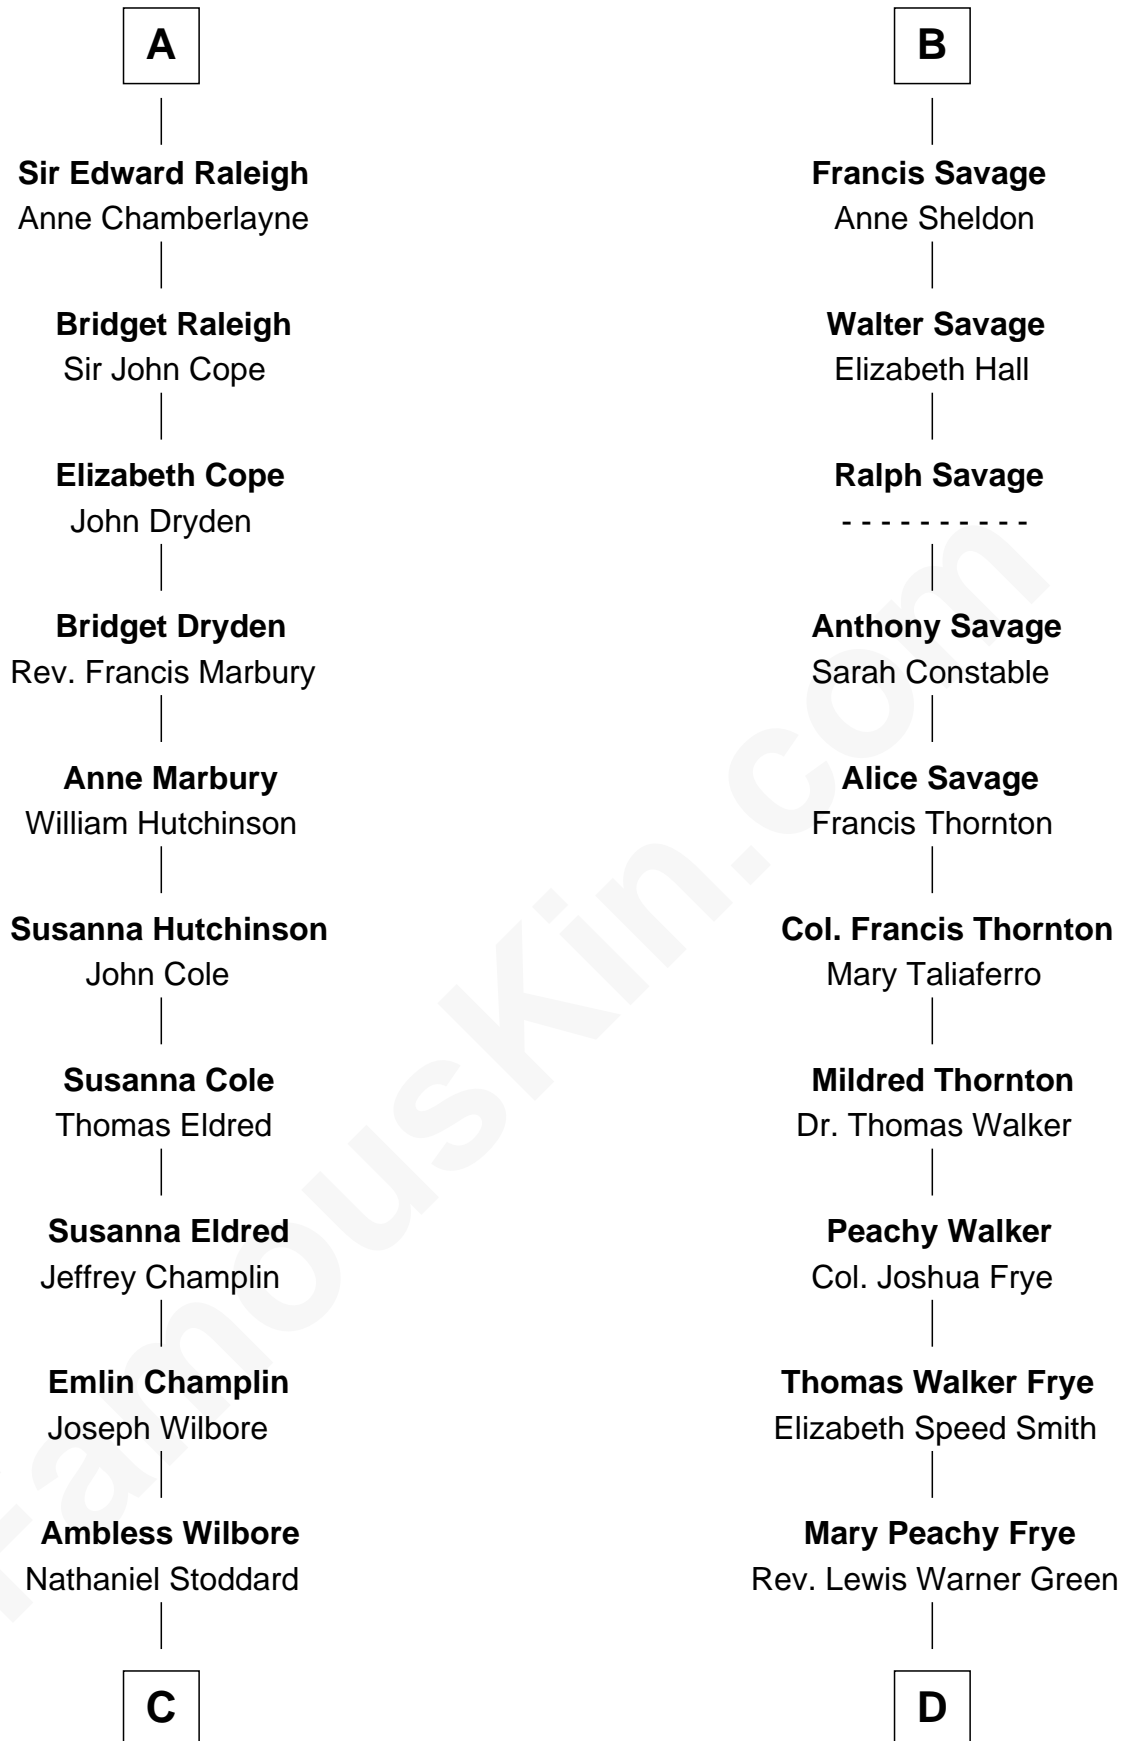

FamousKin.com
Relationship Chart of
Shanghai Pierce
Texas Cattleman

19th cousin 1 time removed of

Adlai Stevenson III
U.S. Senator from Illinois

C

Susanna Stoddard

Isaac Pearce

Jonathan D. Pearce

Hanna Phillips Head

Shanghai Pierce

Texas Cattleman

D

Letitia Green

Adlai Ewing Stevenson

Lewis Green Stevenson

Helen Louise Davis

Adlai Ewing Stevenson