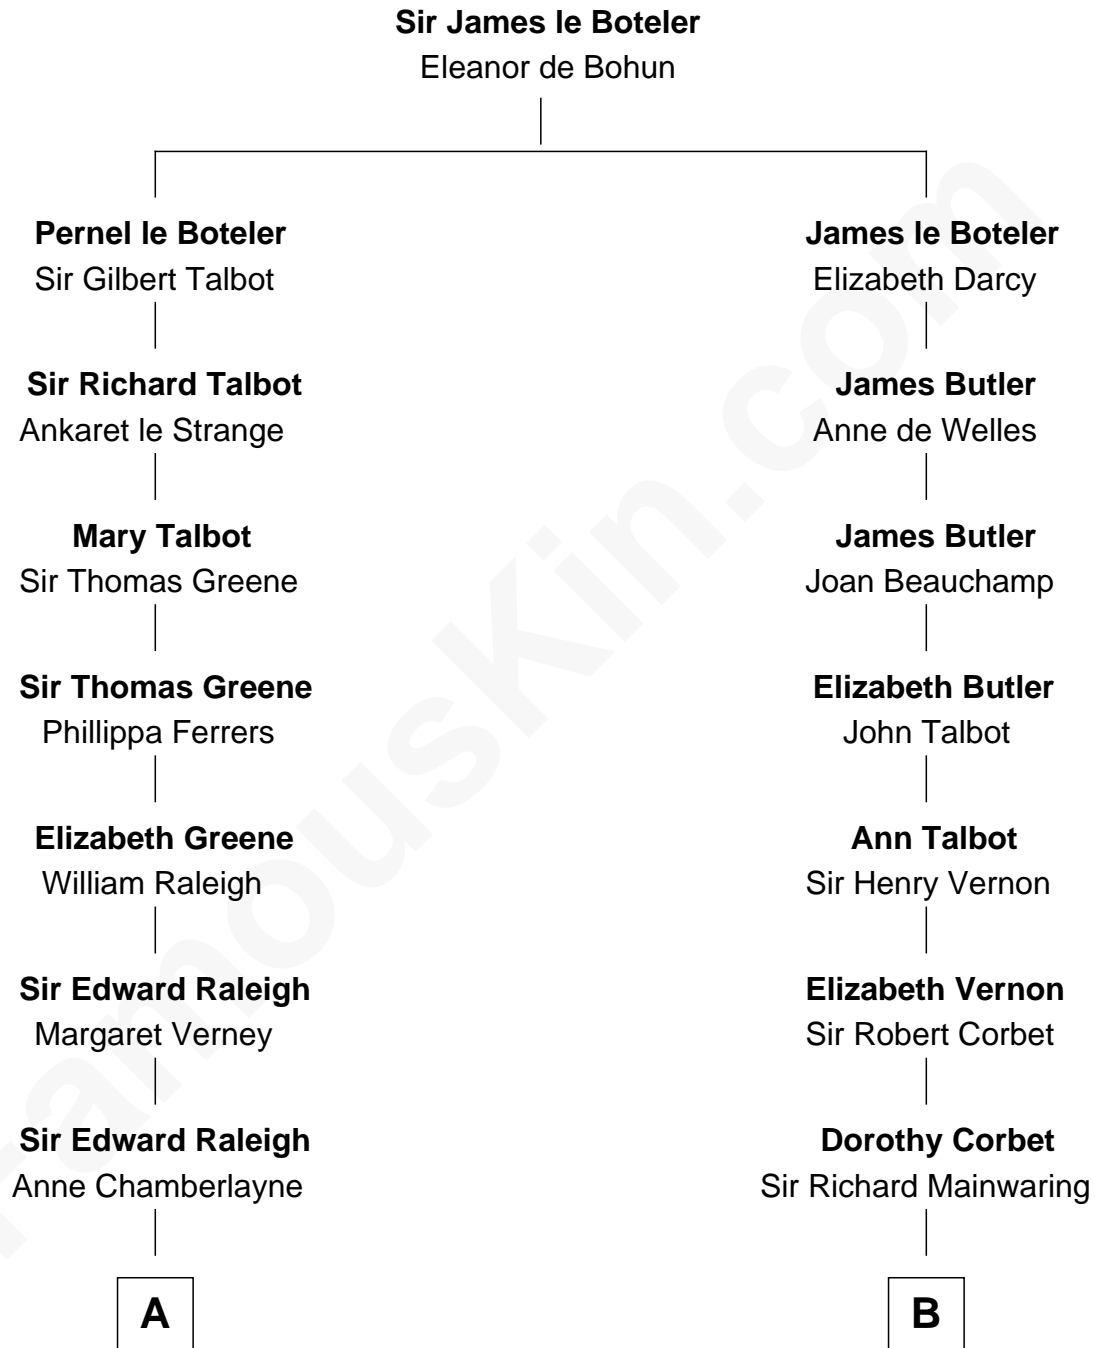

FamousKin.com
Relationship Chart of
Shanghai Pierce
Texas Cattleman

18th cousin 3 times removed of

Adlai Stevenson III
U.S. Senator from Illinois

C

Jonathan D. Pearce
Hanna Phillips Head

Shanghai Pierce
Texas Cattleman

D

John Talman Whiting
Mary Sophia Hill

Mary DeGama Whiting
William Borden

John Borden
Ellen Wallace Waller

Ellen Borden
Adlai Ewing Stevenson

Adlai Stevenson III
U.S. Senator from Illinois