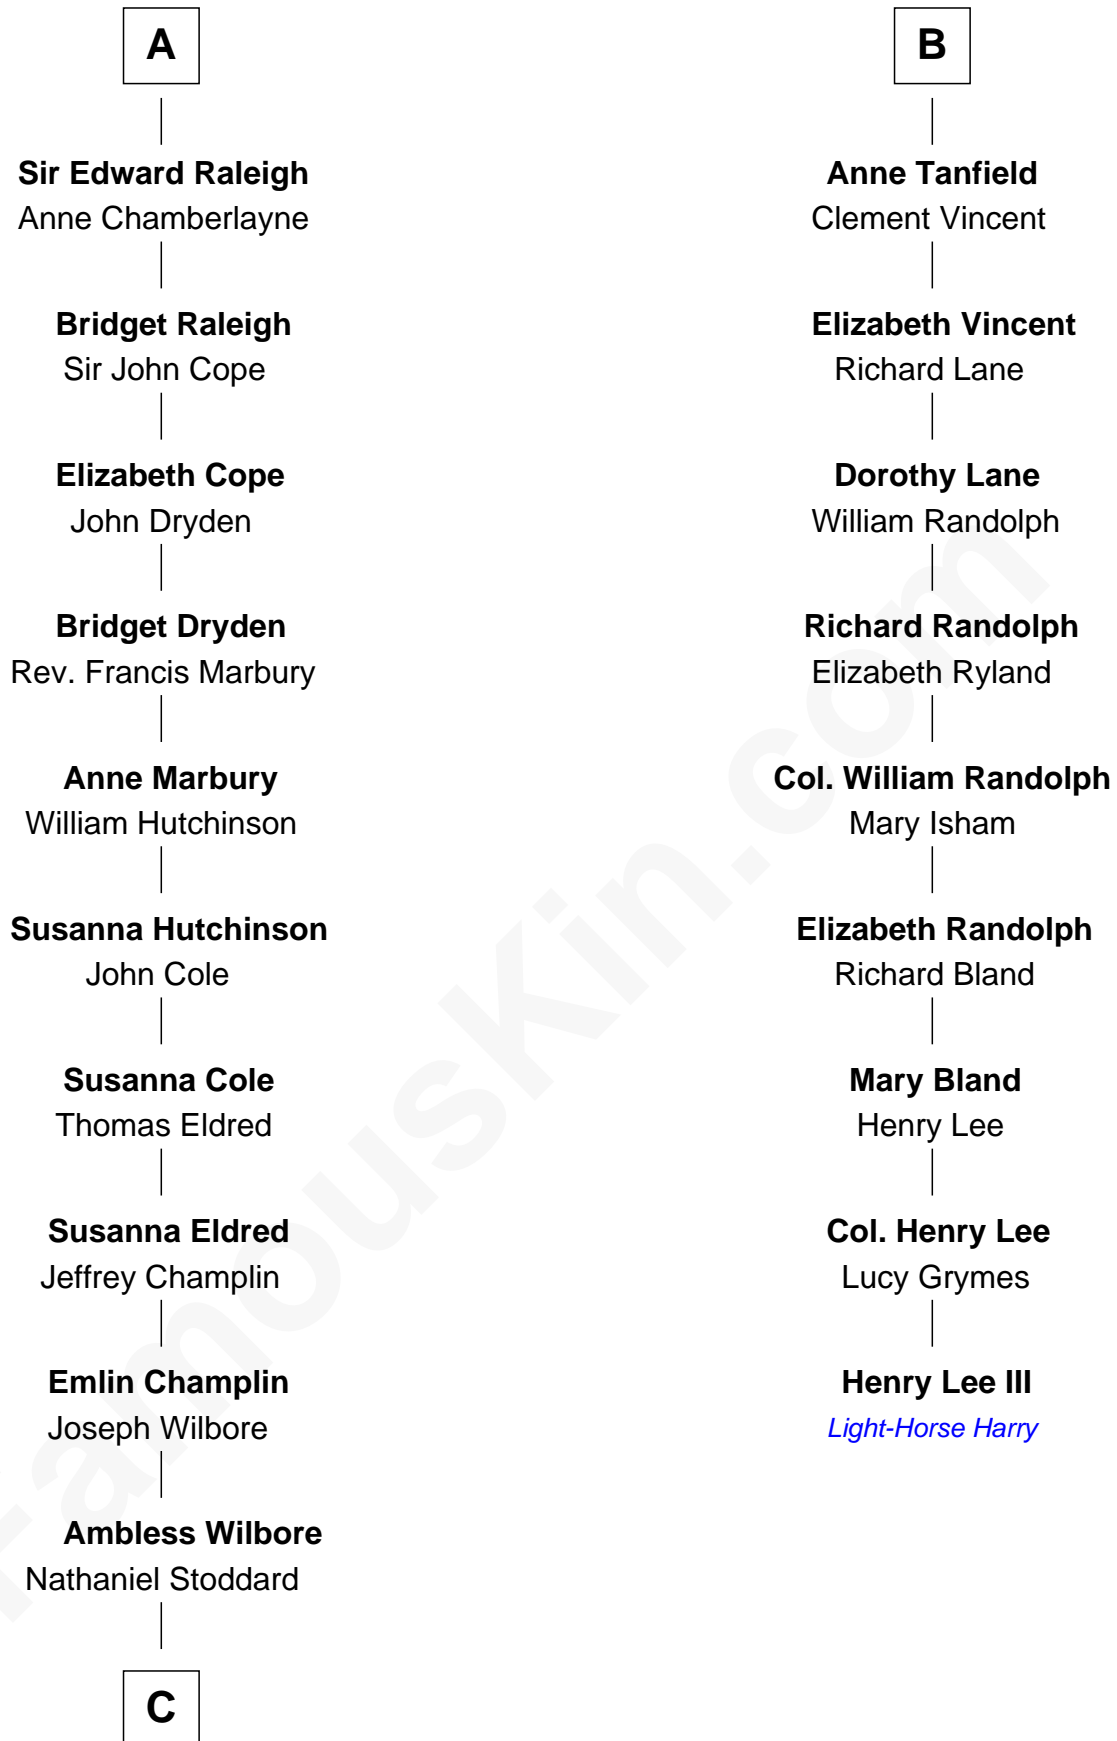

**FamousKin.com**  
**Relationship Chart of**  
**Shanghai Pierce**  
*Texas Cattleman*

15th cousin 4 times removed of

**Henry Lee III**  
*9th Governor of Virginia*

**Sir Hugh I de Audley**  
 Iseult de Mortimer

**C**

—  
**Susanna Stoddard**

Isaac Pearce

—  
**Jonathan D. Pearce**

Hanna Phillips Head

—  
**Shanghai Pierce**

*Texas Cattleman*

FamousKin.com