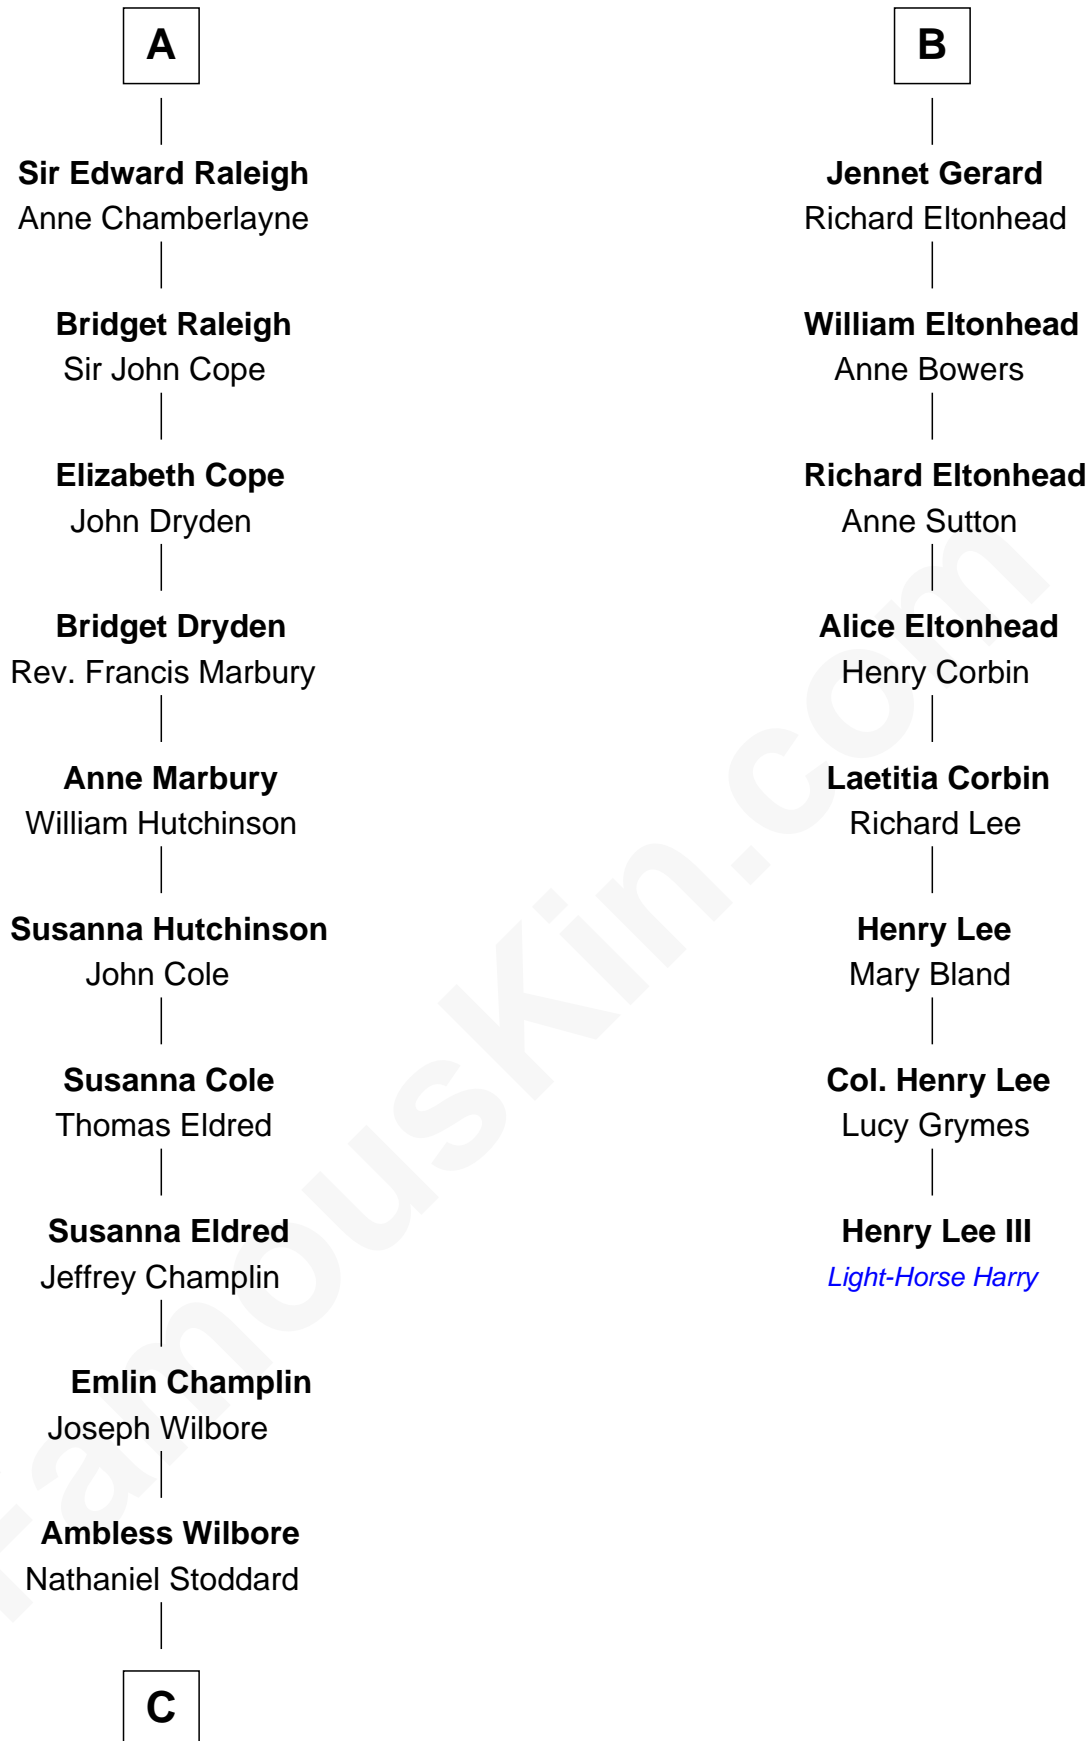

FamousKin.com

Relationship Chart of

Shanghai Pierce

Texas Cattleman

14th cousin 5 times removed of

Henry Lee III
9th Governor of Virginia

C

—
Susanna Stoddard

Isaac Pearce

—
Jonathan D. Pearce

Hanna Phillips Head

—
Shanghai Pierce

Texas Cattleman

FamousKin.com