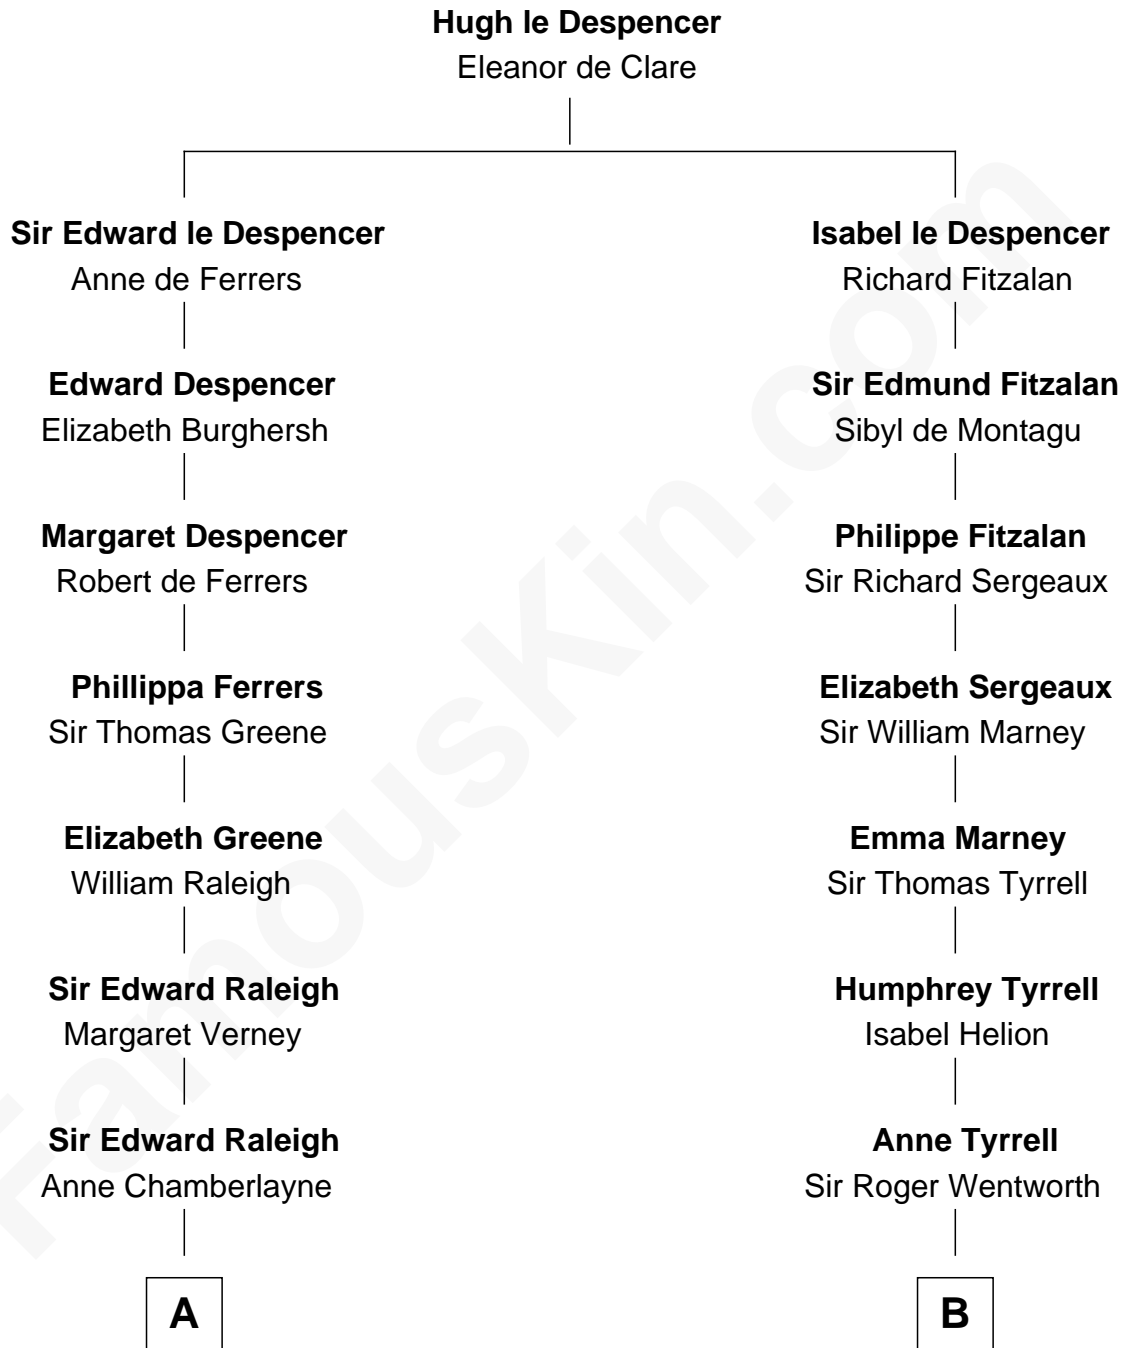

FamousKin.com
Relationship Chart of
Shanghai Pierce
Texas Cattleman

17th cousin 1 time removed of

General Robert E. Lee
Confederate Army - U.S. Civil War

C

Jonathan D. Pearce
Hanna Phillips Head

Shanghai Pierce
Texas Cattleman

FamousKin.com