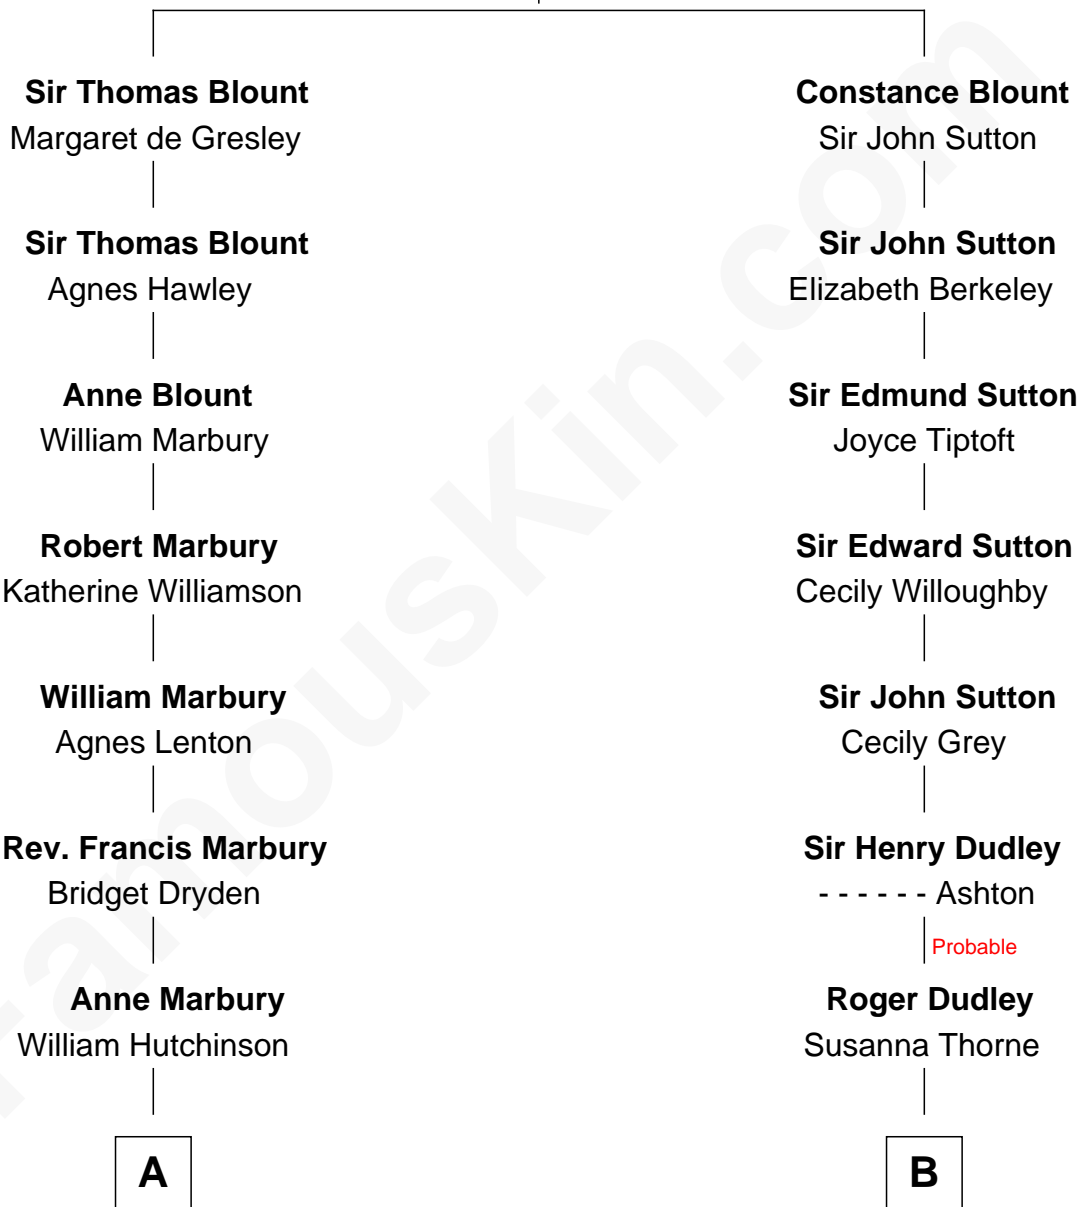

FamousKin.com
Relationship Chart of
Shanghai Pierce
Texas Cattleman

14th cousin 5 times removed of

Keri Russell
TV and Movie Actress

Sir Walter Blount
 Sancha de Ayala

C

Emma Inez Fish
Kermit Sylvester Stephens

Stephanie Stephens
David Harold Russell

Keri Russell
TV and Movie Actress