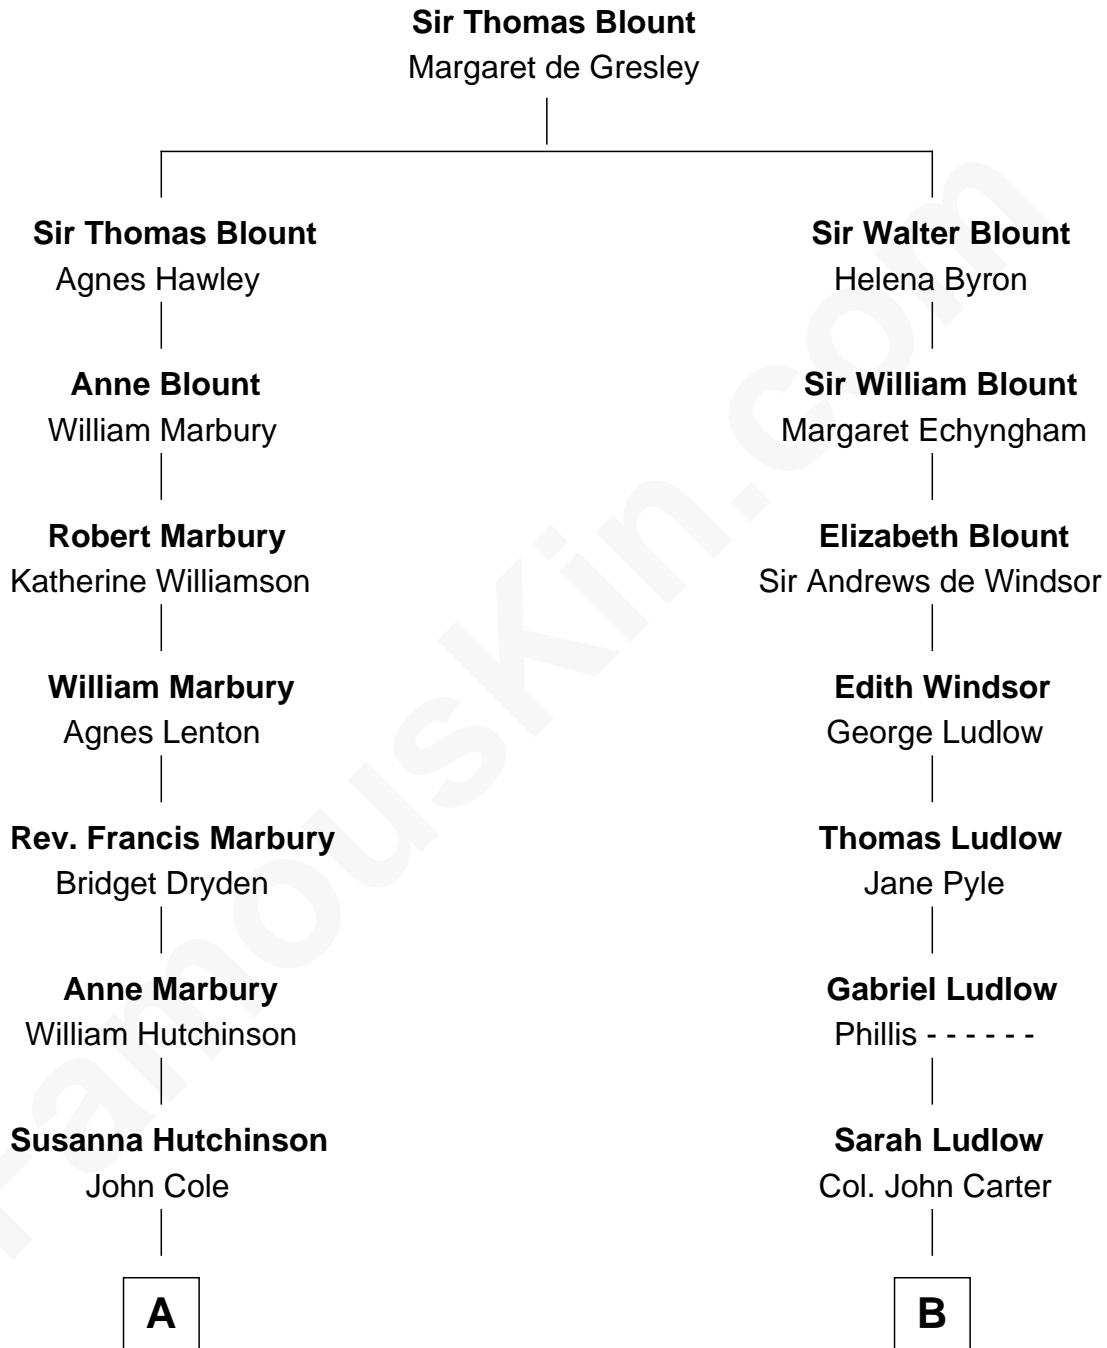

**FamousKin.com**  
**Relationship Chart of**  
**Shanghai Pierce**  
*Texas Cattleman*

10th cousin 3 times removed of  
**William Henry Harrison**  
*9th U.S. President*

**A**

**Susanna Cole**  
Thomas Eldred

**Susanna Eldred**  
Jeffrey Champlin

**Emlin Champlin**  
Joseph Wilbore

**Ambless Wilbore**  
Nathaniel Stoddard

**Susanna Stoddard**  
Isaac Pearce

**Jonathan D. Pearce**  
Hanna Phillips Head

**Shanghai Pierce**  
*Texas Cattleman*

**B**

**Col. Robert Carter**  
Elizabeth Landon

**Anne Carter**  
Benjamin Harrison

**Benjamin Harrison**  
Elizabeth Bassett

**William Henry Harrison**  
*9th U.S. President*