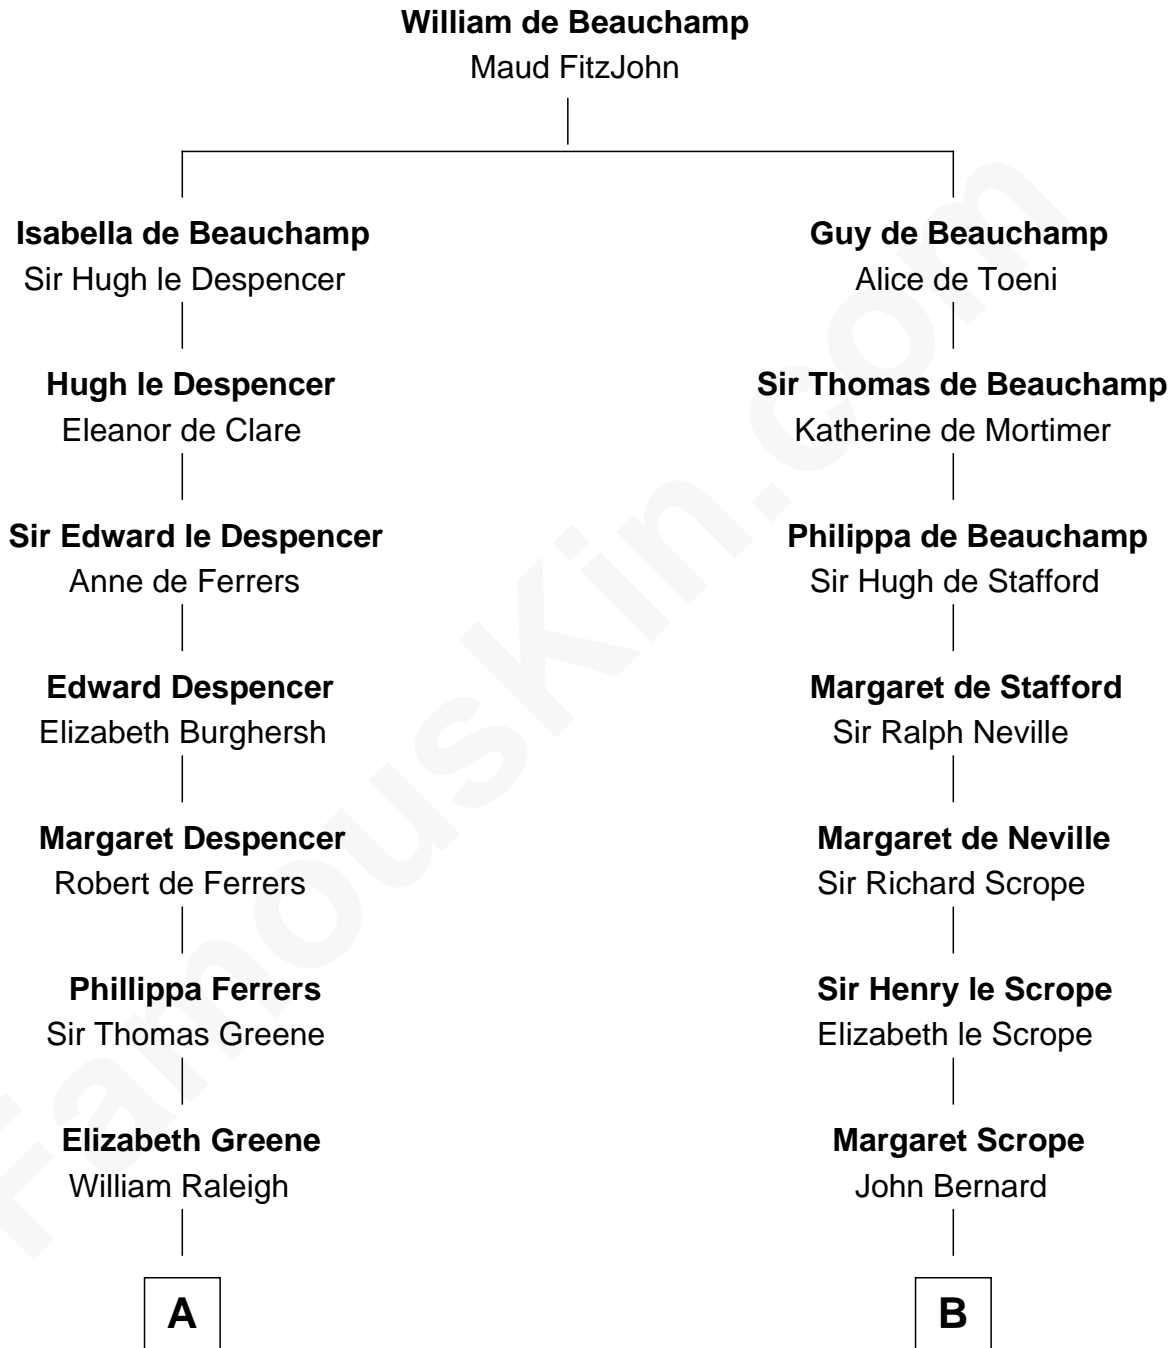

**FamousKin.com**  
**Relationship Chart of**  
**Shanghai Pierce**  
*Texas Cattleman*

16th cousin 4 times removed of  
**William Henry Harrison**  
*9th U.S. President*

**C**

—  
**Ambless Wilbore**  
Nathaniel Stoddard

—  
**Susanna Stoddard**  
Isaac Pearce

—  
**Jonathan D. Pearce**  
Hanna Phillips Head

—  
**Shanghai Pierce**  
*Texas Cattleman*

FamousKin.com