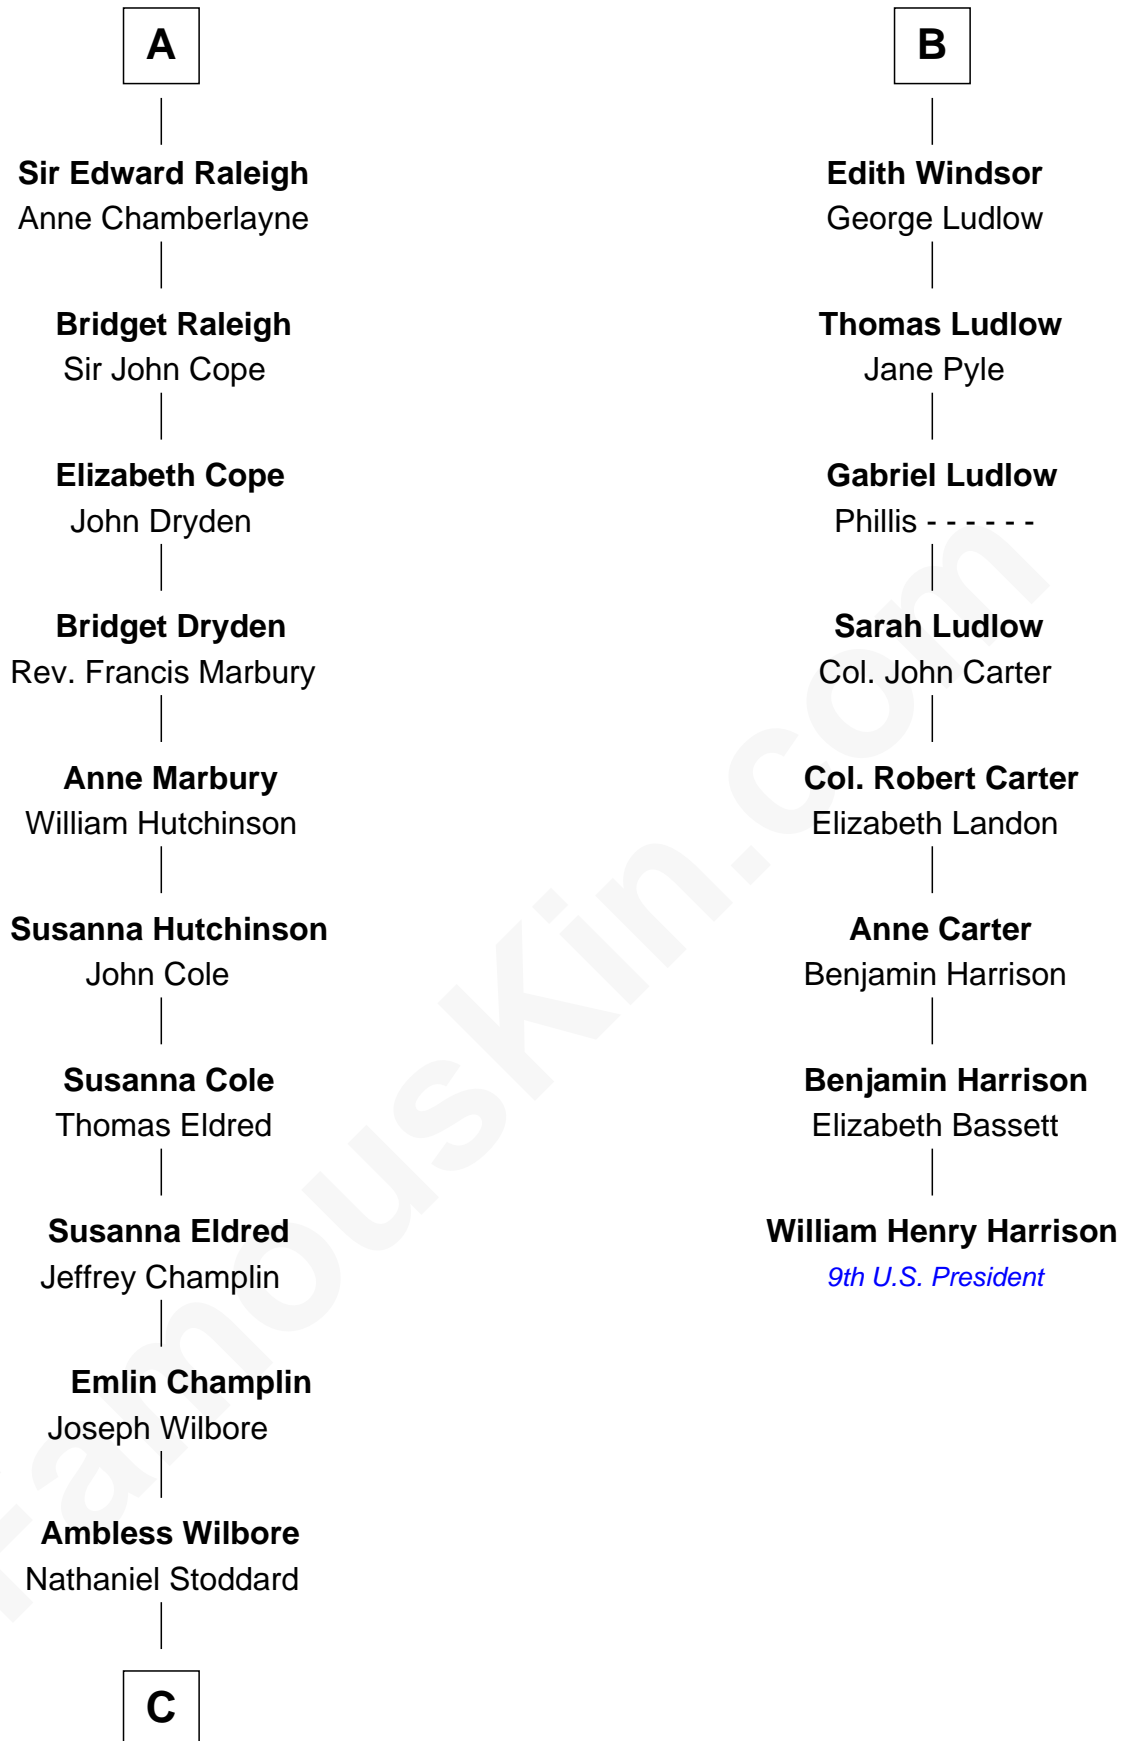

FamousKin.com
Relationship Chart of
Shanghai Pierce
Texas Cattleman

14th cousin 5 times removed of
William Henry Harrison
9th U.S. President

C

—
Susanna Stoddard

Isaac Pearce

—
Jonathan D. Pearce

Hanna Phillips Head

—
Shanghai Pierce

Texas Cattleman

FamousKin.com