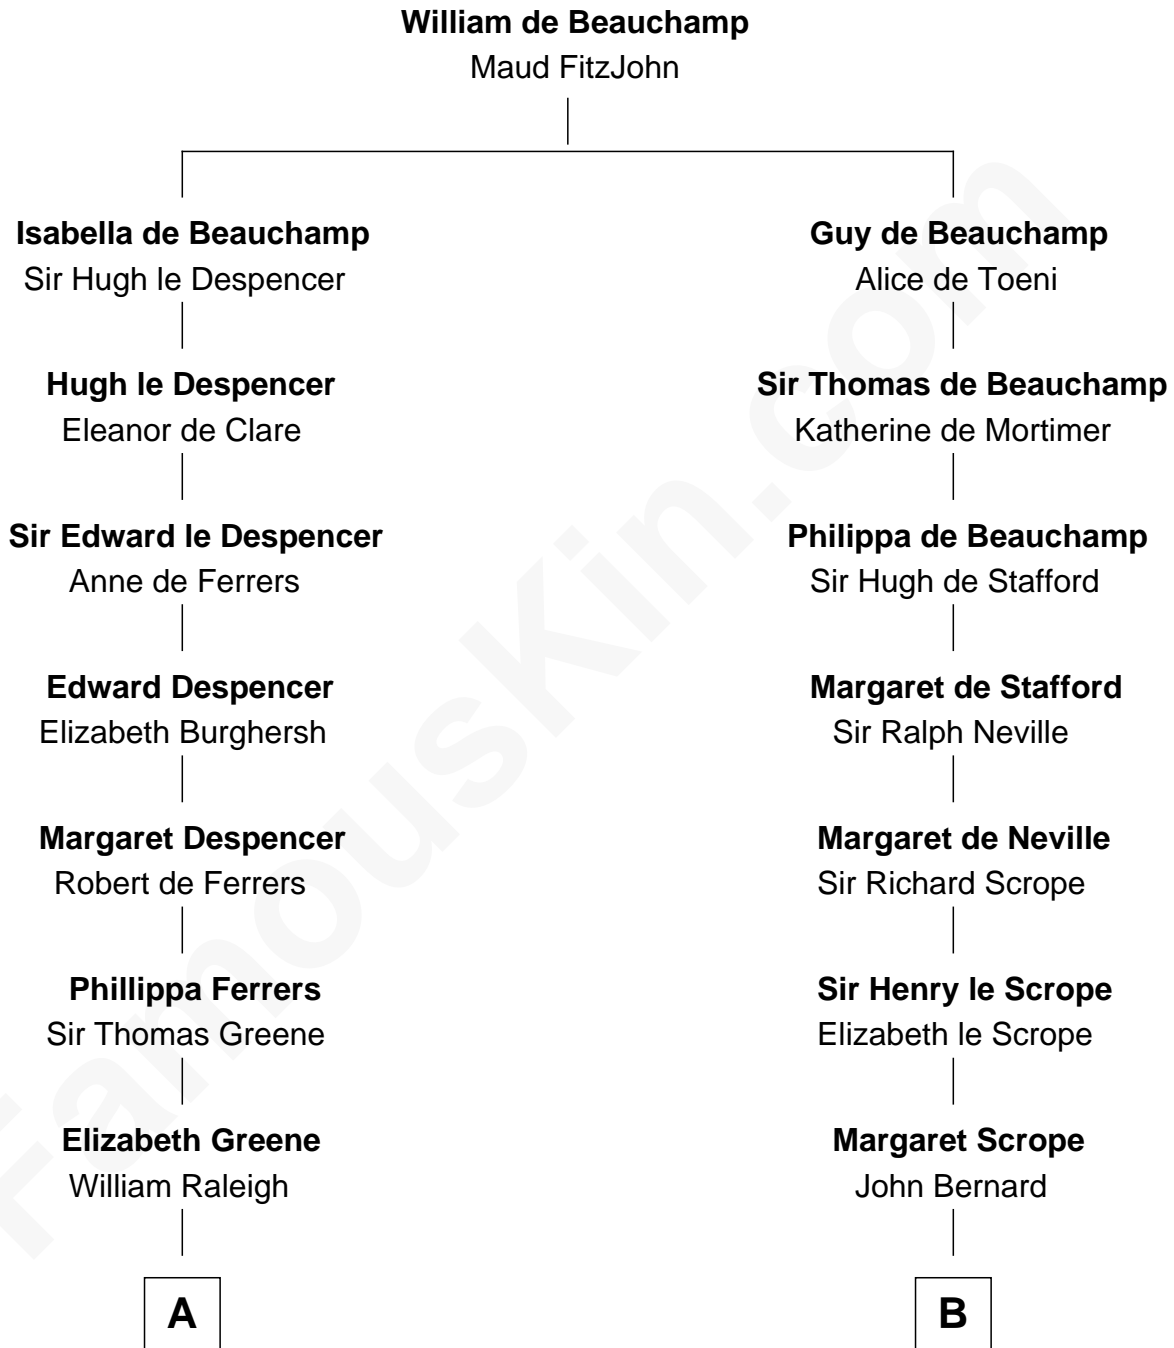

FamousKin.com
Relationship Chart of
Shanghai Pierce
Texas Cattleman

18th cousin 2 times removed of

Benjamin Harrison
23rd U.S. President

C

Ambless Wilbore
Nathaniel Stoddard

Susanna Stoddard
Isaac Pearce

Jonathan D. Pearce
Hanna Phillips Head

Shanghai Pierce
Texas Cattleman

D

John Scott Harrison
Elizabeth Ramsey Irwin

Benjamin Harrison
23rd U.S. President

FamousKin.com