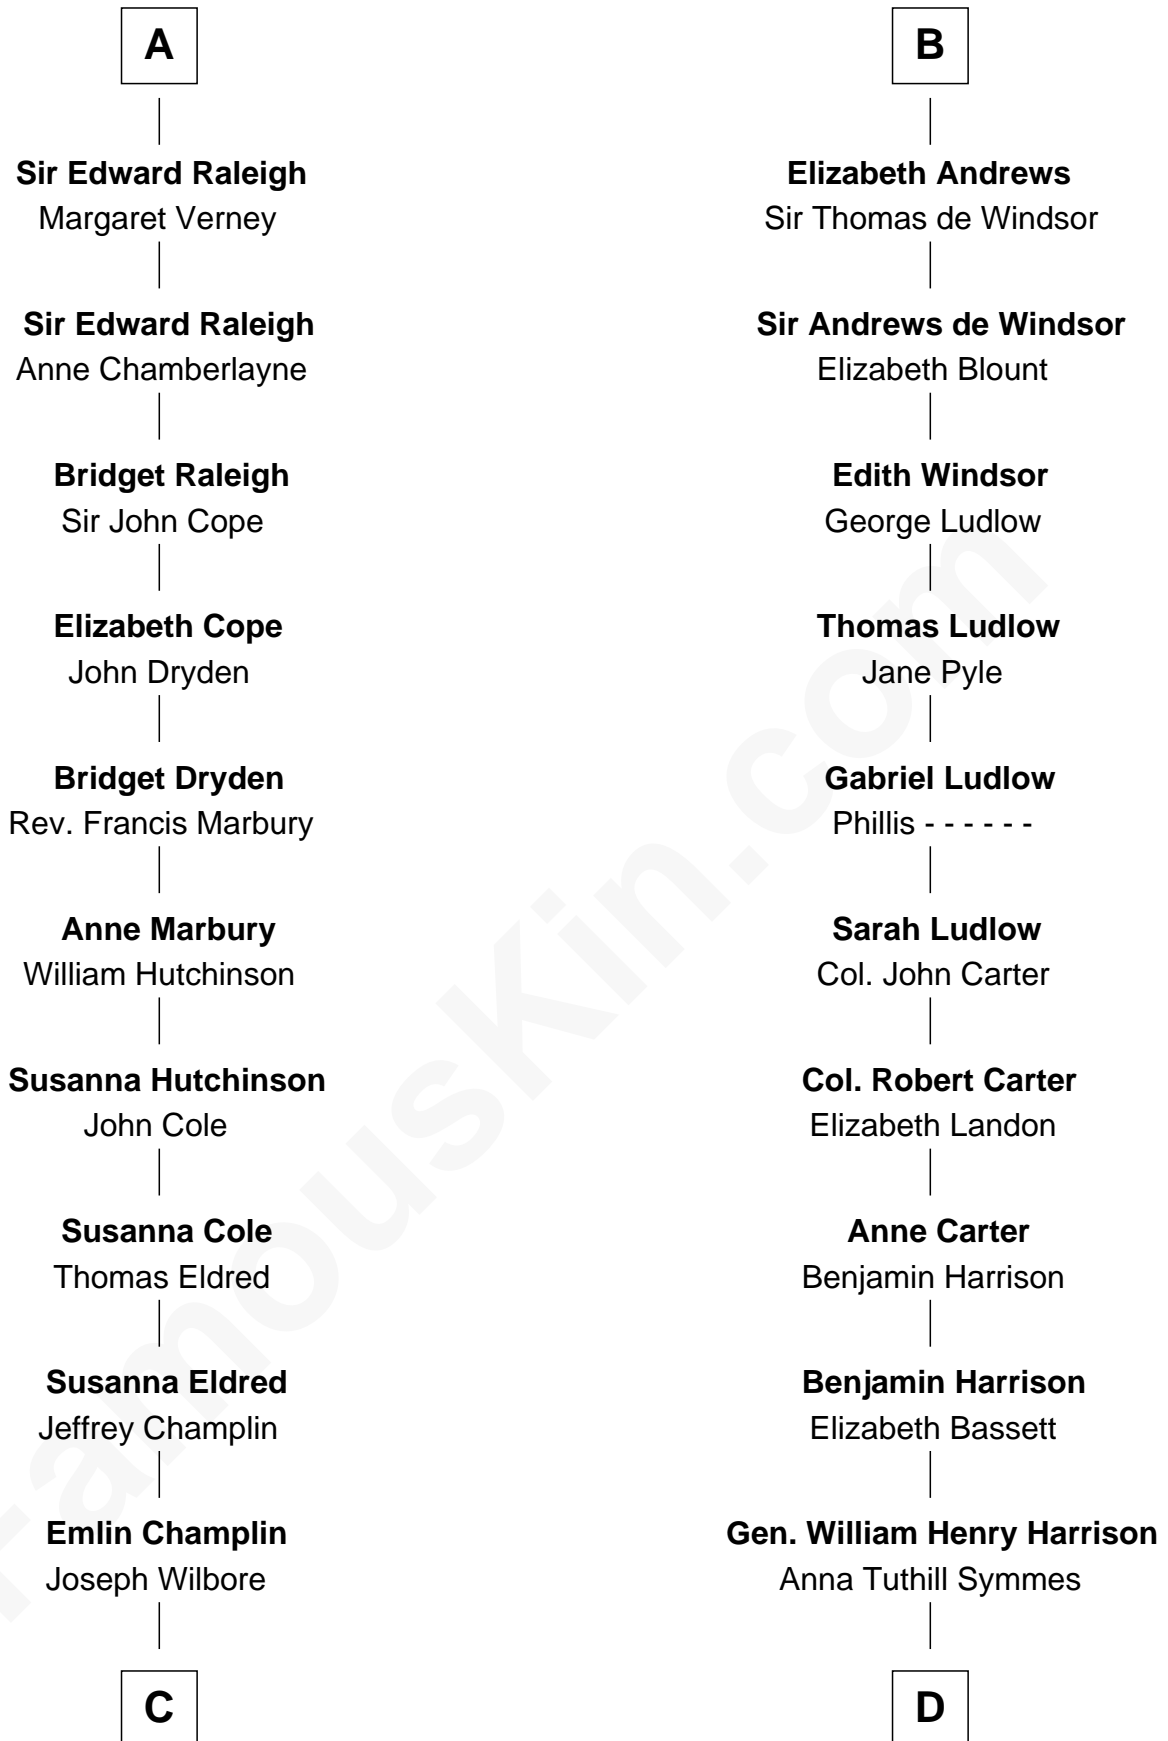

**FamousKin.com**  
**Relationship Chart of**  
**Shanghai Pierce**  
*Texas Cattleman*

18th cousin 2 times removed of

**Benjamin Harrison**  
*23rd U.S. President*

**Sir Hugh le Despencer**  
 Aveline Basset

**Phillippa Ferrers**  
 Sir Thomas Greene

**Elizabeth Greene**  
 William Raleigh

**A**

**Eleanor le Despencer**  
 Sir Hugh de Courtenay

**Sir Hugh de Courtenay**  
 Agnes de St. John

**Sir Hugh de Courtenay**  
 Margaret de Bohun

**Elizabeth de Courtenay**  
 Sir Andrew Luttrell

**Sir Hugh Luttrell**  
 Catherine de Beaumont

**Elizabeth Luttrell**  
 John Stratton

**Elizabeth Stratton**  
 John Andrews

**B**

**C**

**Ambless Wilbore**  
Nathaniel Stoddard

**Susanna Stoddard**  
Isaac Pearce

**Jonathan D. Pearce**  
Hanna Phillips Head

**Shanghai Pierce**  
*Texas Cattleman*

**D**

**John Scott Harrison**  
Elizabeth Ramsey Irwin

**Benjamin Harrison**  
*23rd U.S. President*