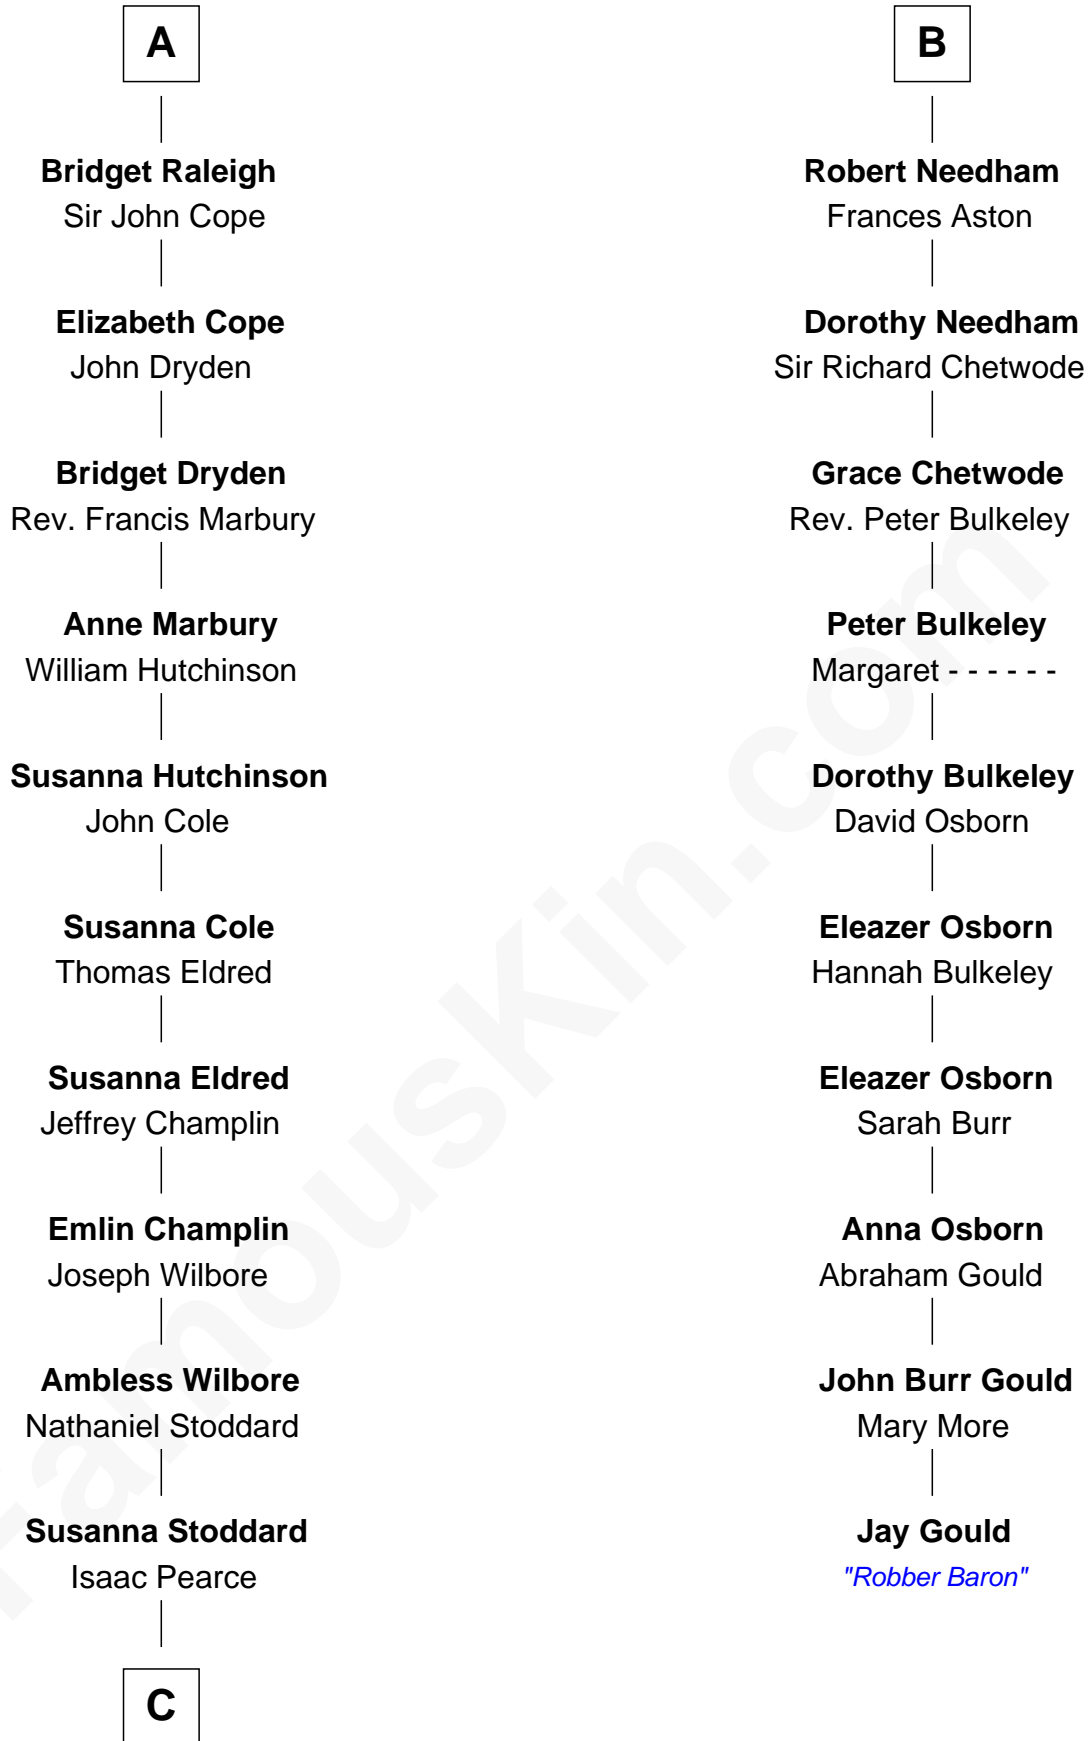

FamousKin.com
Relationship Chart of
Shanghai Pierce
Texas Cattleman

16th cousin 2 times removed of
Jay Gould
American Railroad "Robber Baron"

C

Jonathan D. Pearce
Hanna Phillips Head

Shanghai Pierce
Texas Cattleman

FamousKin.com