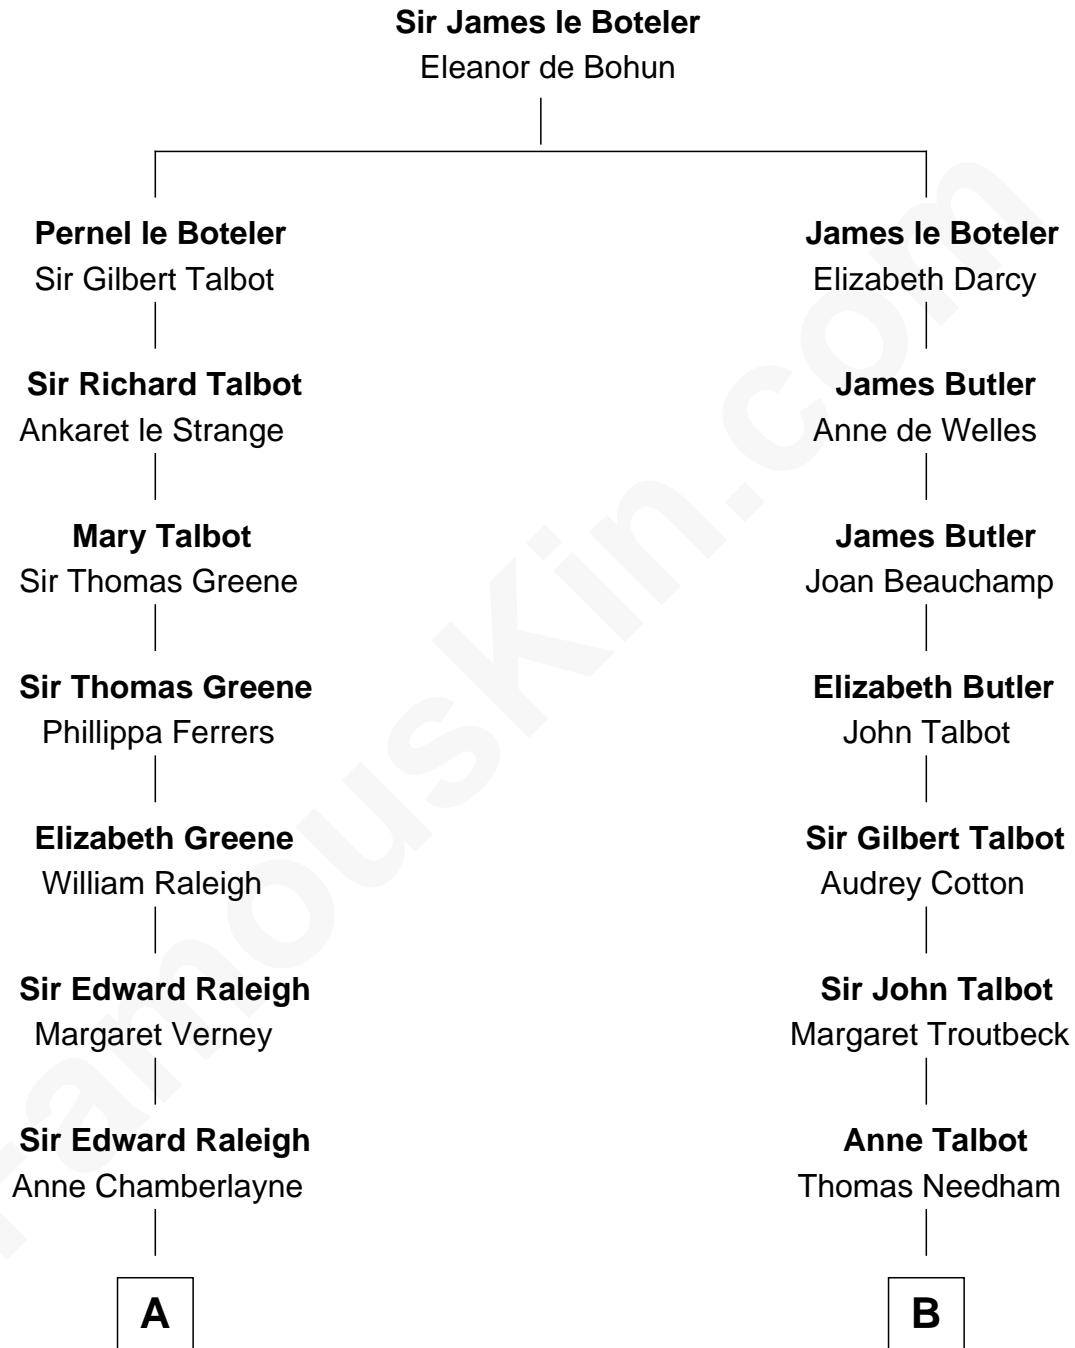

FamousKin.com
Relationship Chart of
Shanghai Pierce
Texas Cattleman

16th cousin 2 times removed of
Jay Gould
American Railroad "Robber Baron"

C

Jonathan D. Pearce
Hanna Phillips Head

Shanghai Pierce
Texas Cattleman

FamousKin.com