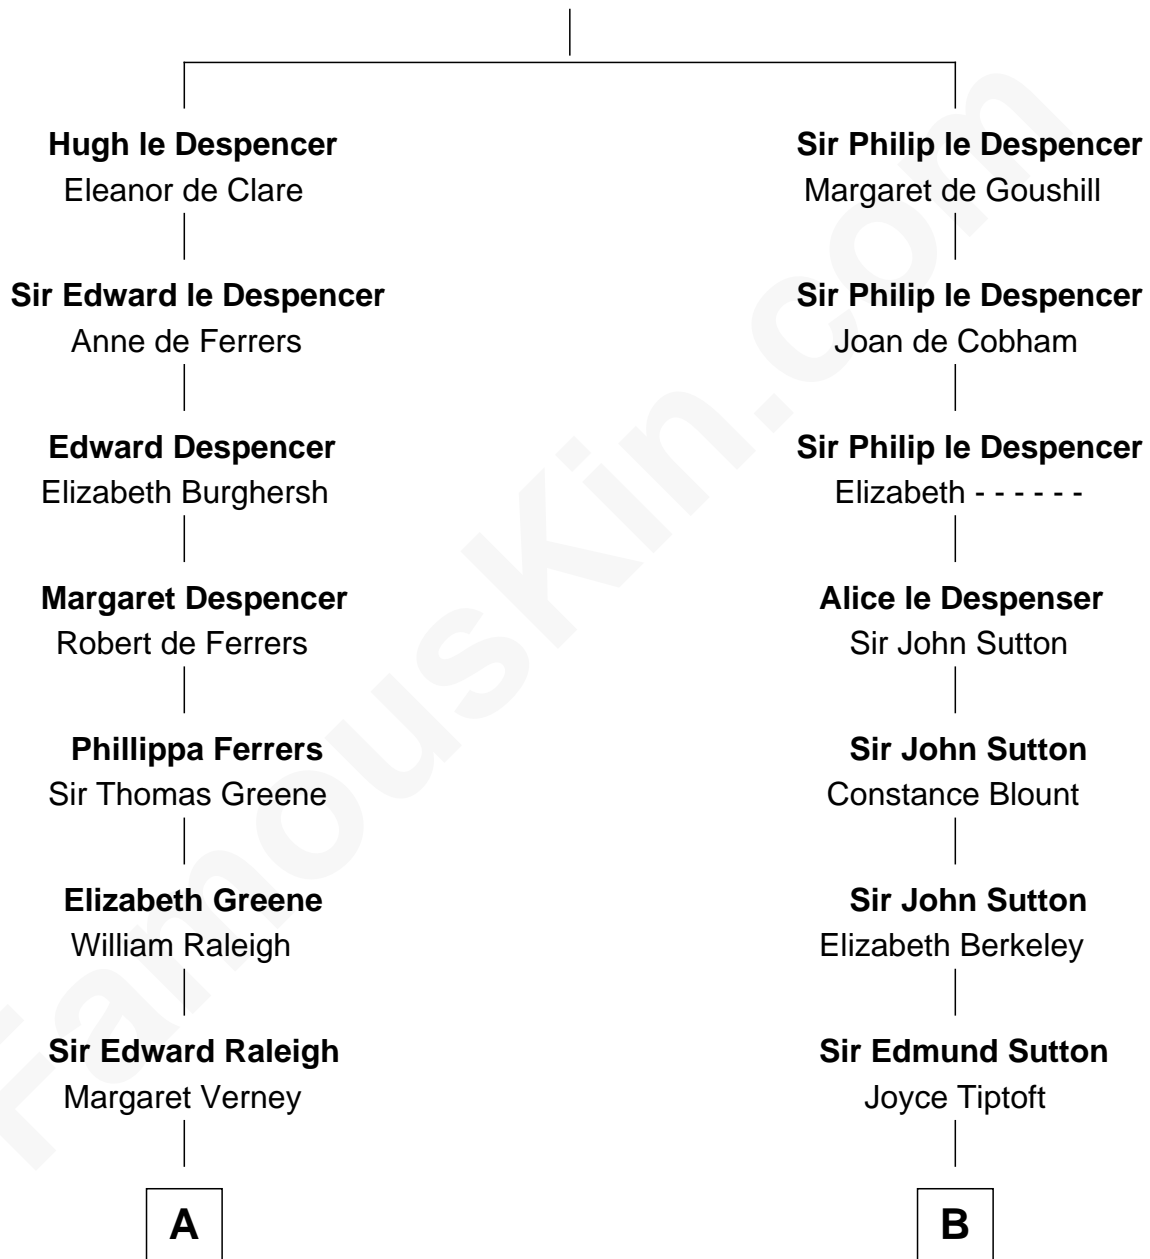

FamousKin.com Relationship Chart of

Shanghai Pierce

Texas Cattleman

19th cousin of

William Marsh Rice

Founder of Rice University

Sir Hugh le Despencer

Isabella de Beauchamp

C

Susanna Stoddard

Isaac Pearce

Jonathan D. Pearce

Hanna Phillips Head

Shanghai Pierce

Texas Cattleman

D